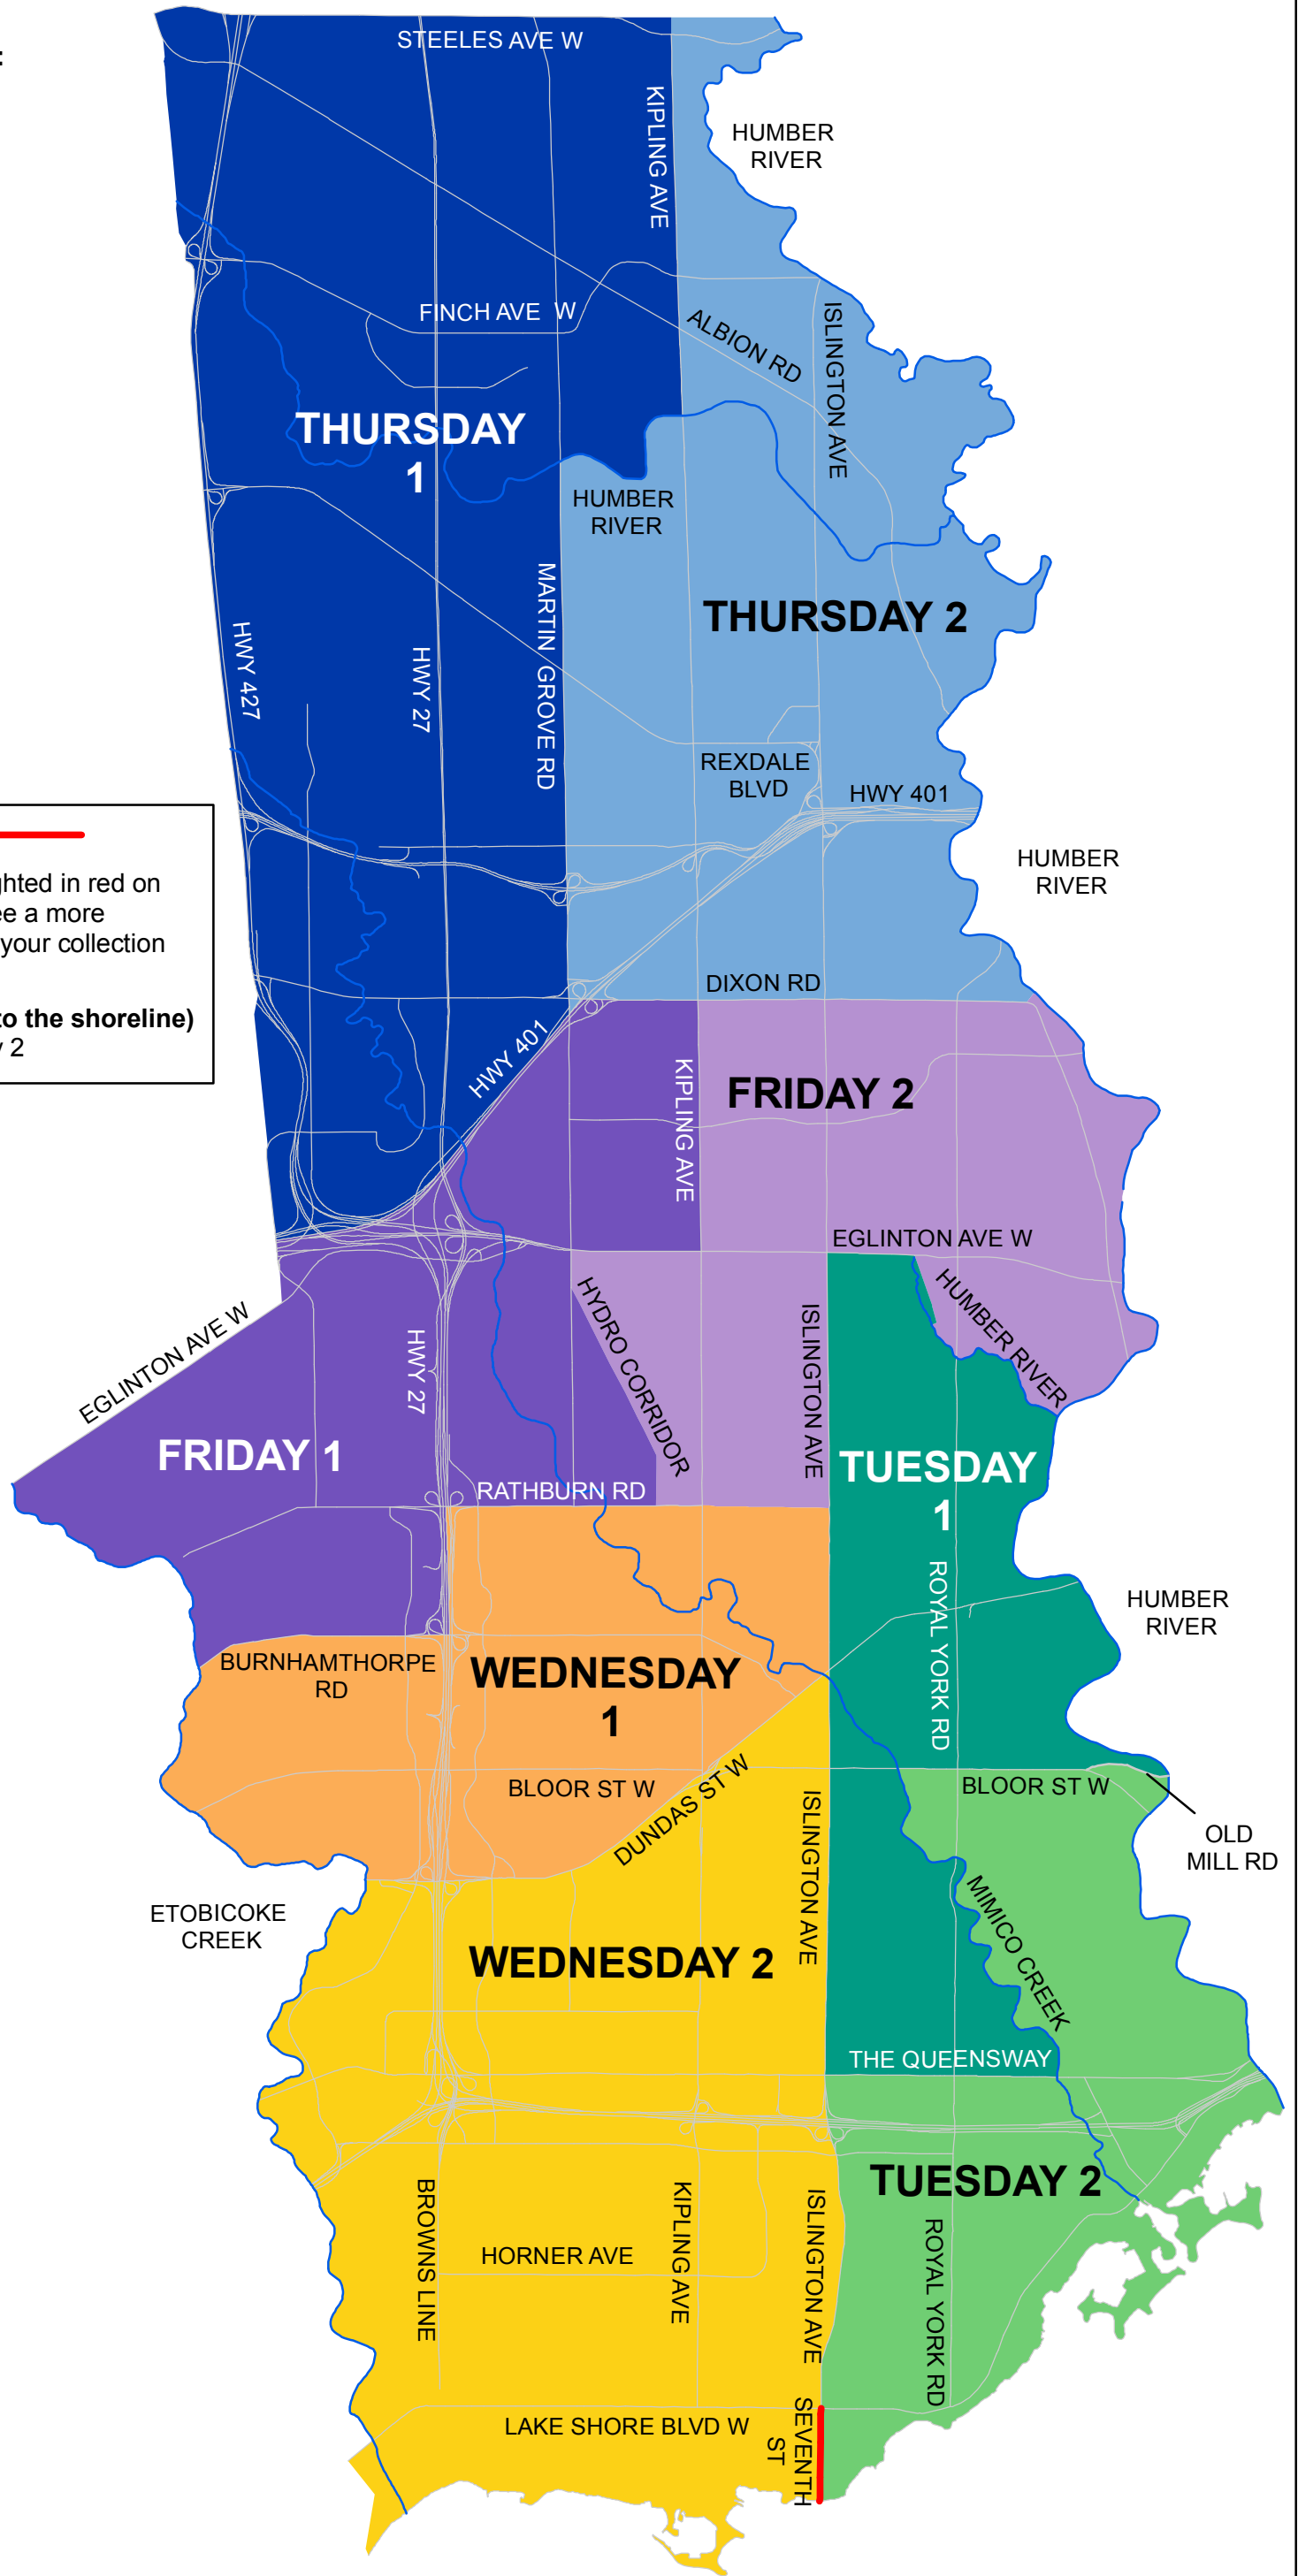

District 1

Single Family Home
Residential Day Collection Areas

SELECT YOUR COLLECTION DAY:

1. Locate your home on the map.
(You can use your browser's zoom tools to make the map bigger, if needed.)

2. Click on the words (e.g. Tuesday 1, Tuesday 2, etc.) in your area.

This will link you to your collection calendar.

BORDER ALERTS:

If your street is listed below, or highlighted in red on the map, please click on the link to see a more detailed map explaining which day is your collection day.

Seventh St.: (LakeShore Blvd. W. to the shoreline)
- both sides collected on Tuesday 2

July 2008