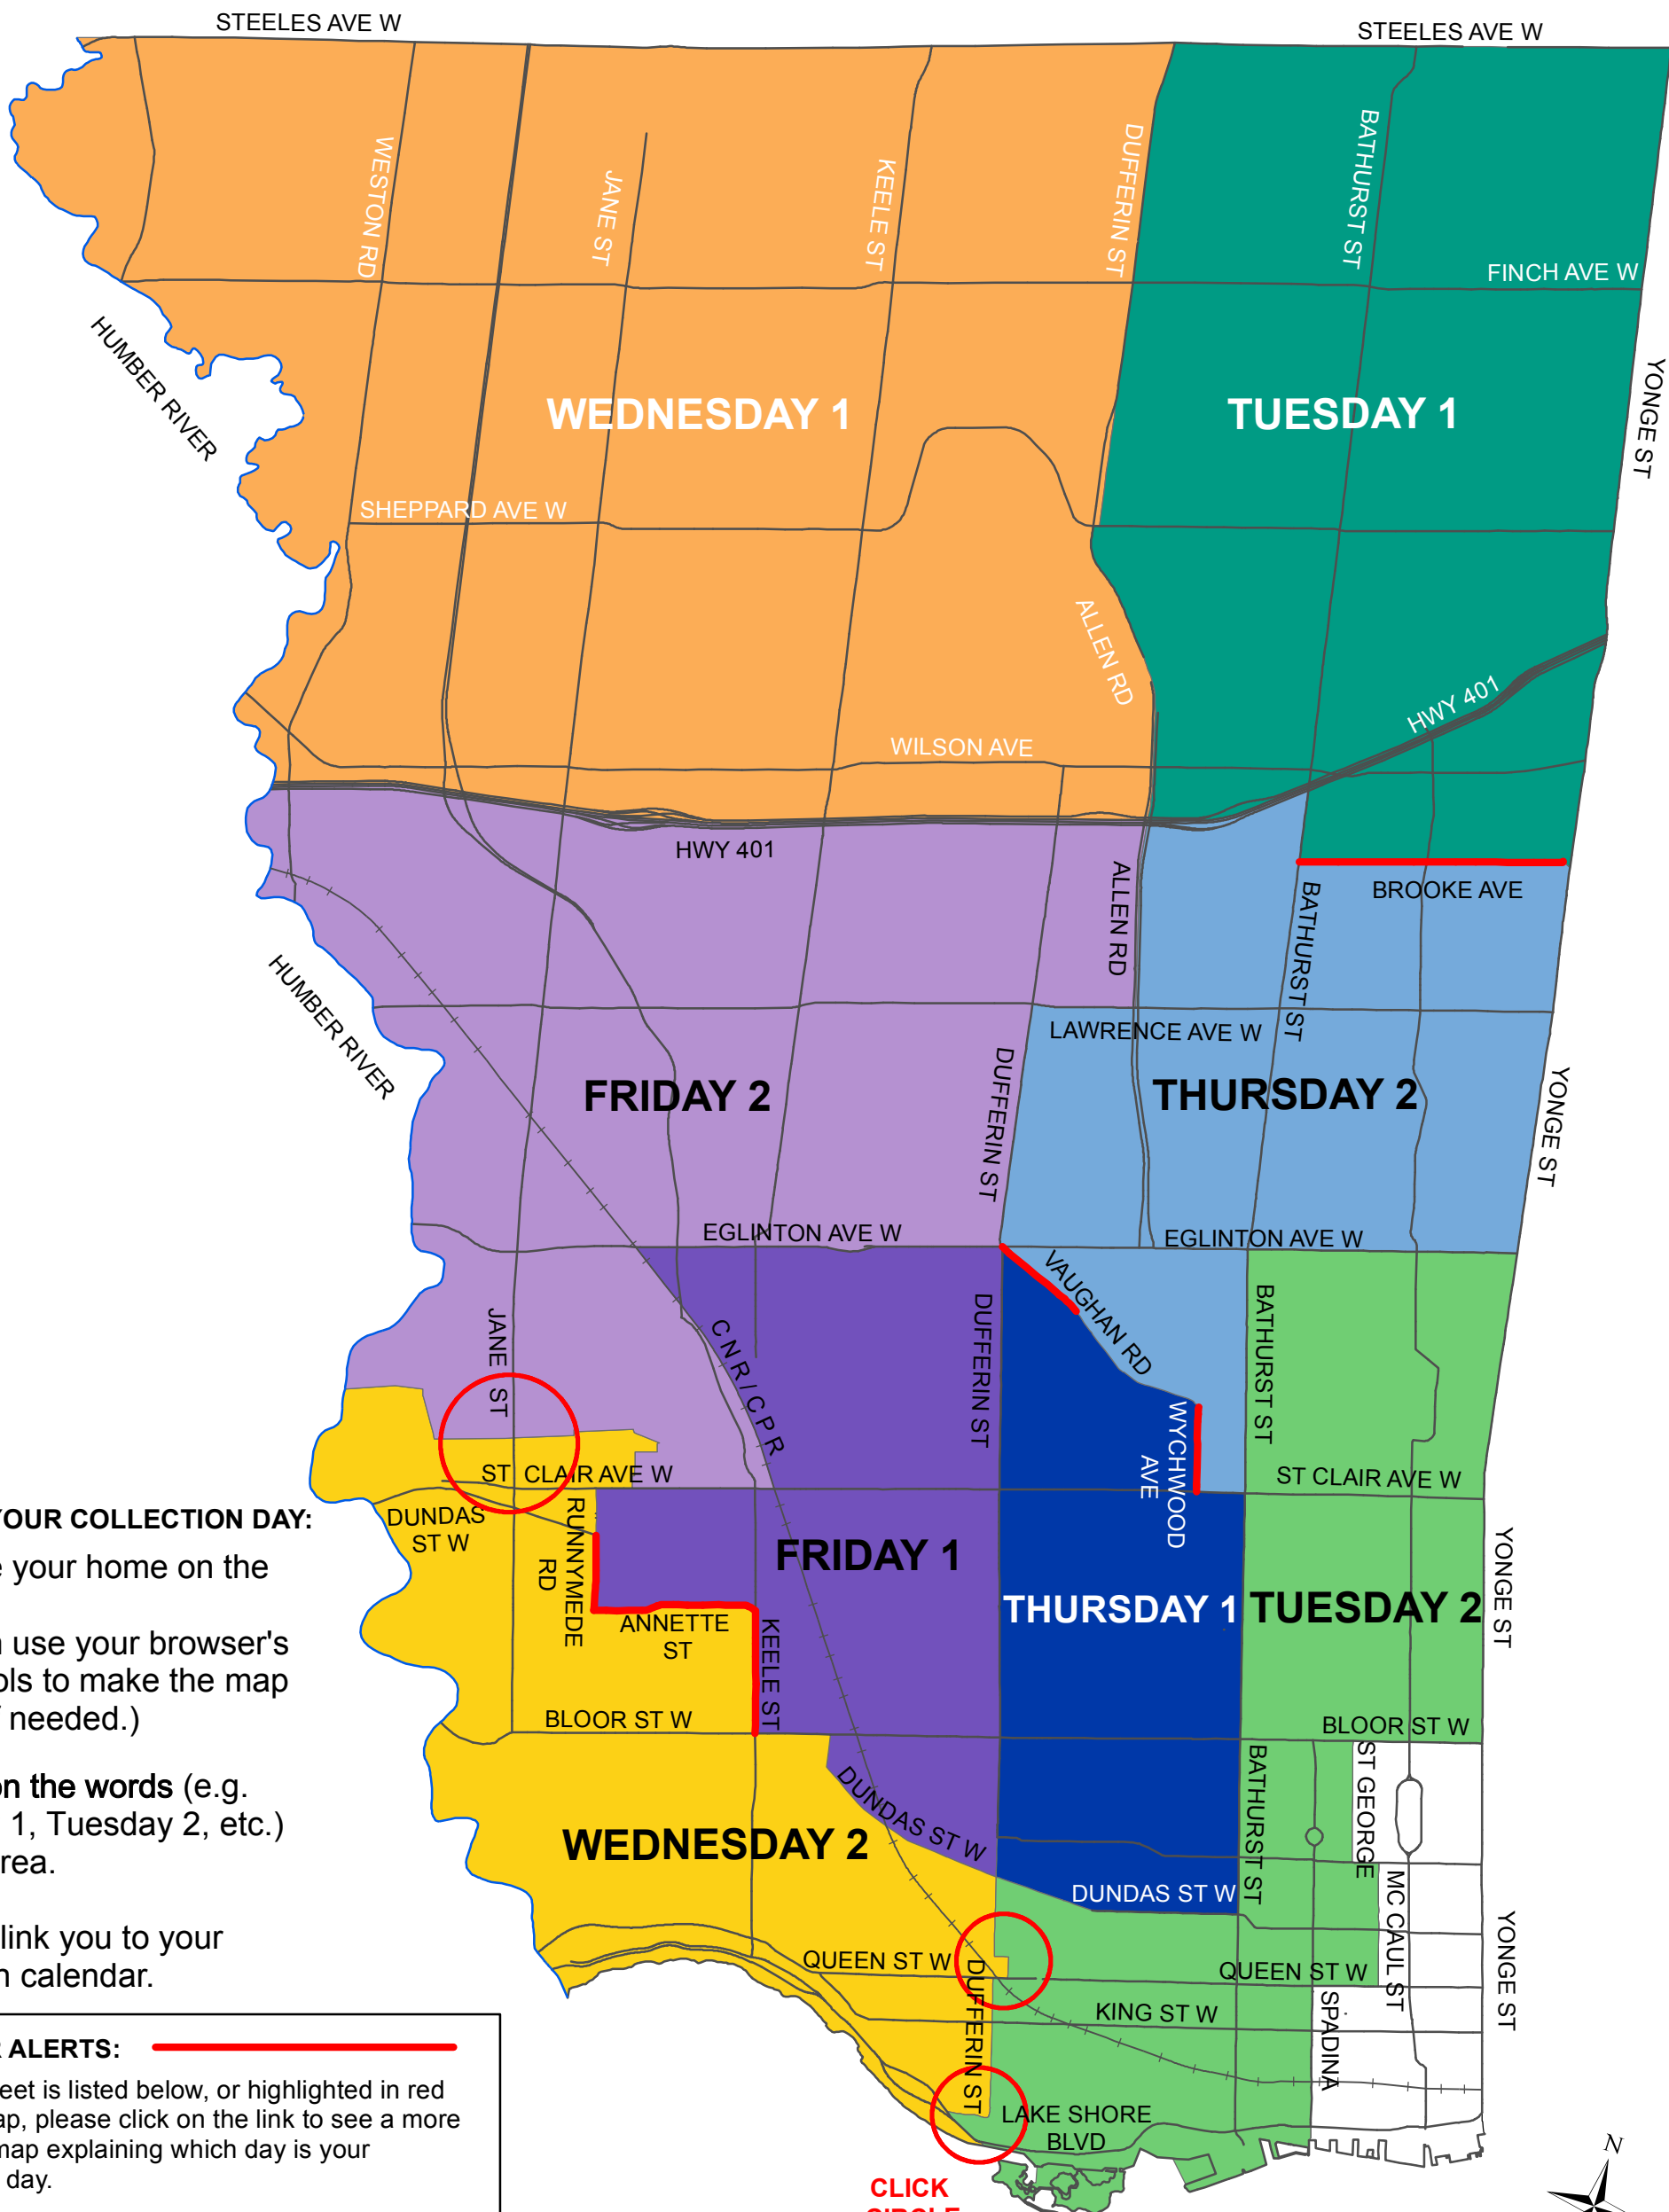

# District 2

Single Family Home  
Residential Day Collection Areas  
Effective April 03, 2012

**SELECT YOUR COLLECTION DAY:**

1. Locate your home on the map.  
(You can use your browser's zoom tools to make the map bigger, if needed.)
2. Click on the words (e.g. Tuesday 1, Tuesday 2, etc.) in your area.

This will link you to your collection calendar.

**BORDER ALERTS:**

If your street is listed below, or highlighted in red on the map, please click on the link to see a more detailed map explaining which day is your collection day.

- Annette St: (Runnymede Rd to Keele St)**  
- both sides collected on Friday 1
- Brooke Ave: (Bathurst St to Mason Blvd)**  
- both sides collected on Tuesday 1
- Keele St: (Bloor St W to Annette St)**  
- both sides collected on Friday 1
- Runnymede Rd: (Annette St to Dundas St W)**  
- both sides collected on Friday 1
- Vaughan Rd: (Dufferin St to Oakwood Ave)**  
- both sides collected on Thursday 1
- Wychwood Ave: (St. Clair Ave W to Vaughan Rd)**  
- both sides collected on Thursday 2

**CLICK  
CIRCLE  
FOR A  
DETAILED  
MAP**