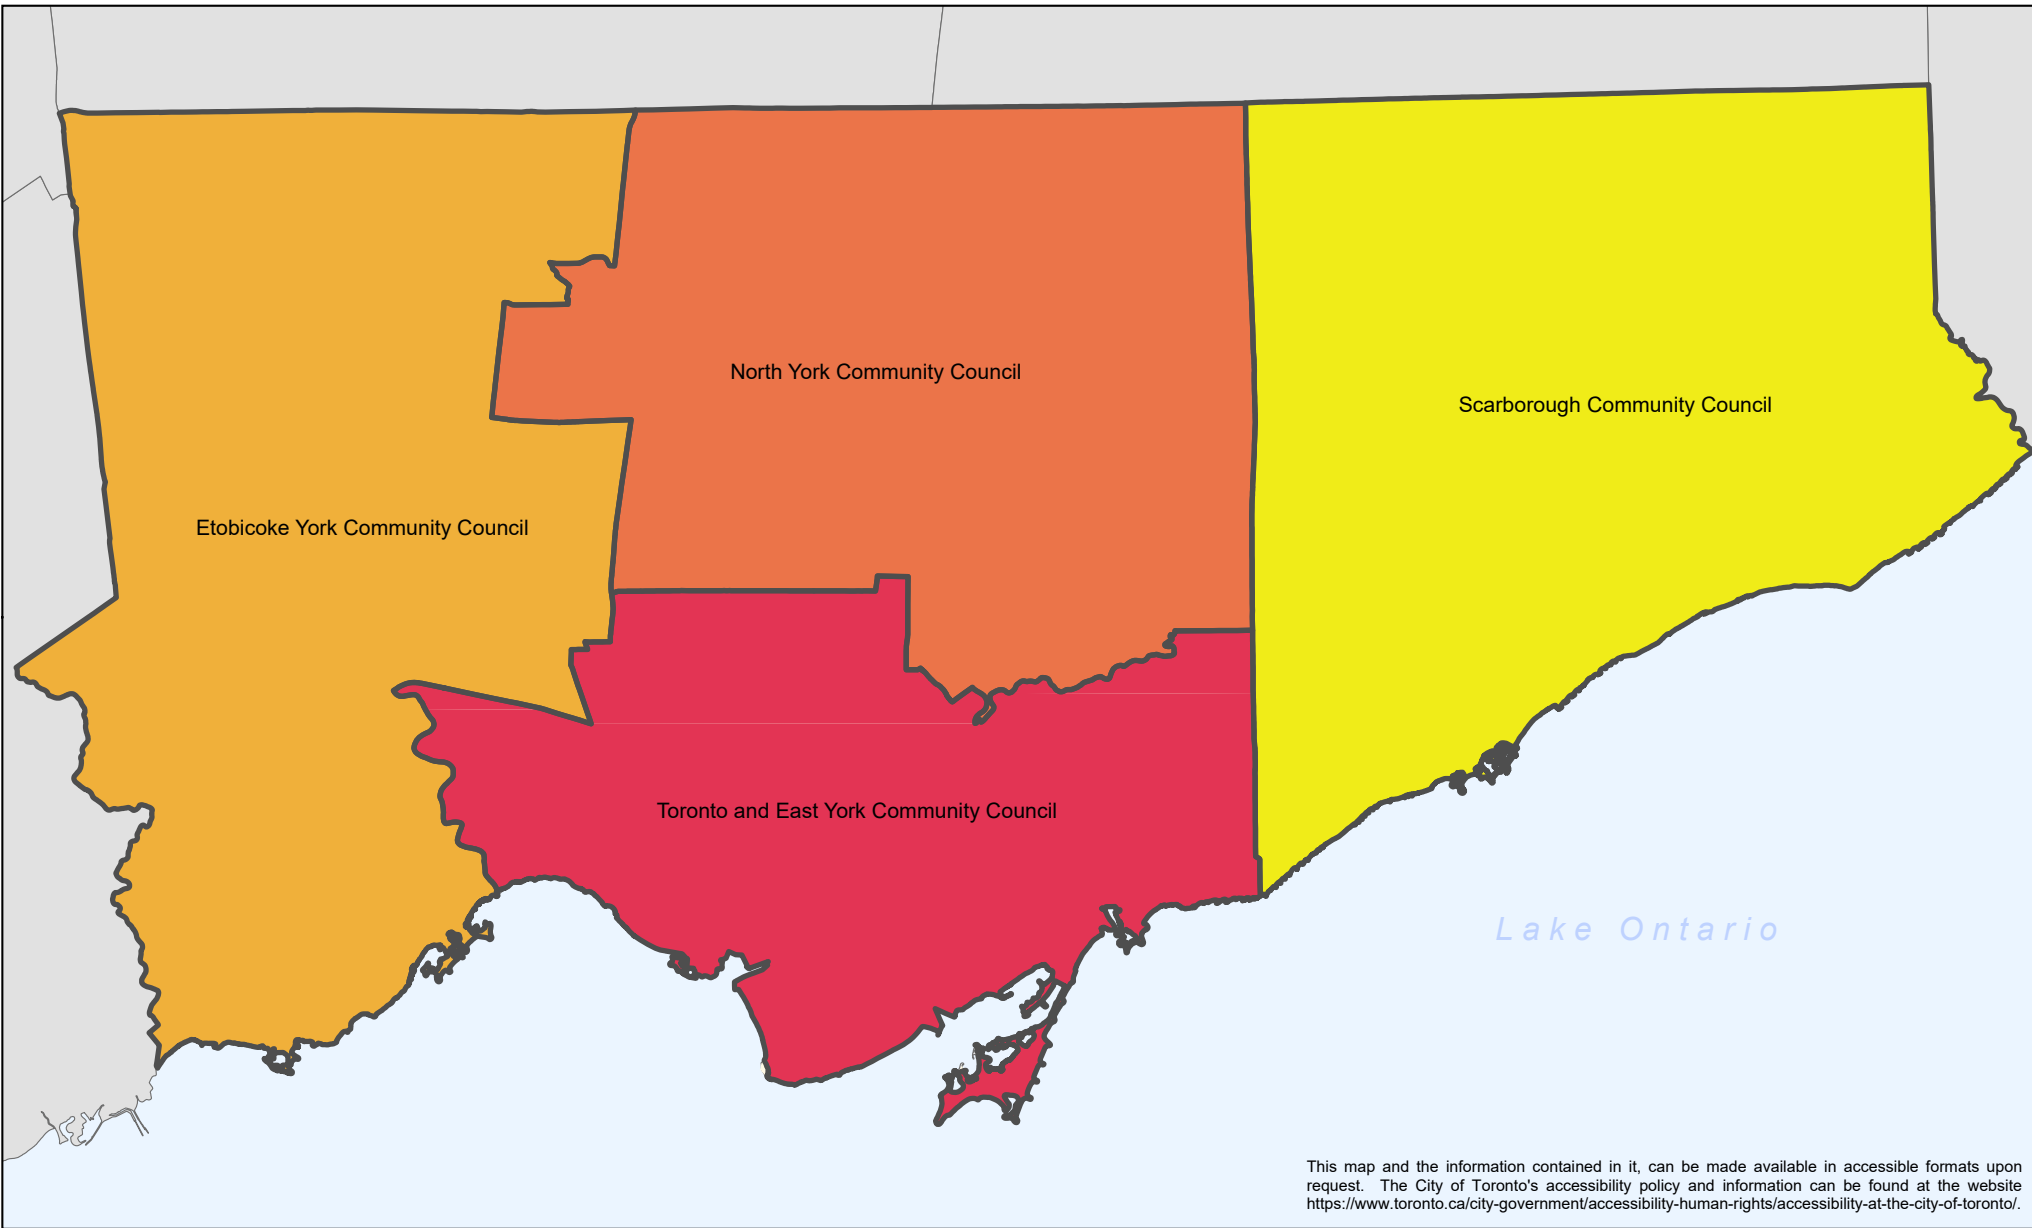

# Dieppe Killed In Action (KIA)

This map and the information contained in it, can be made available in accessible formats upon request. The City of Toronto's accessibility policy and information can be found at the website <https://www.toronto.ca/city-government/accessibility-human-rights/accessibility-at-the-city-of-toronto/>.

## Legend