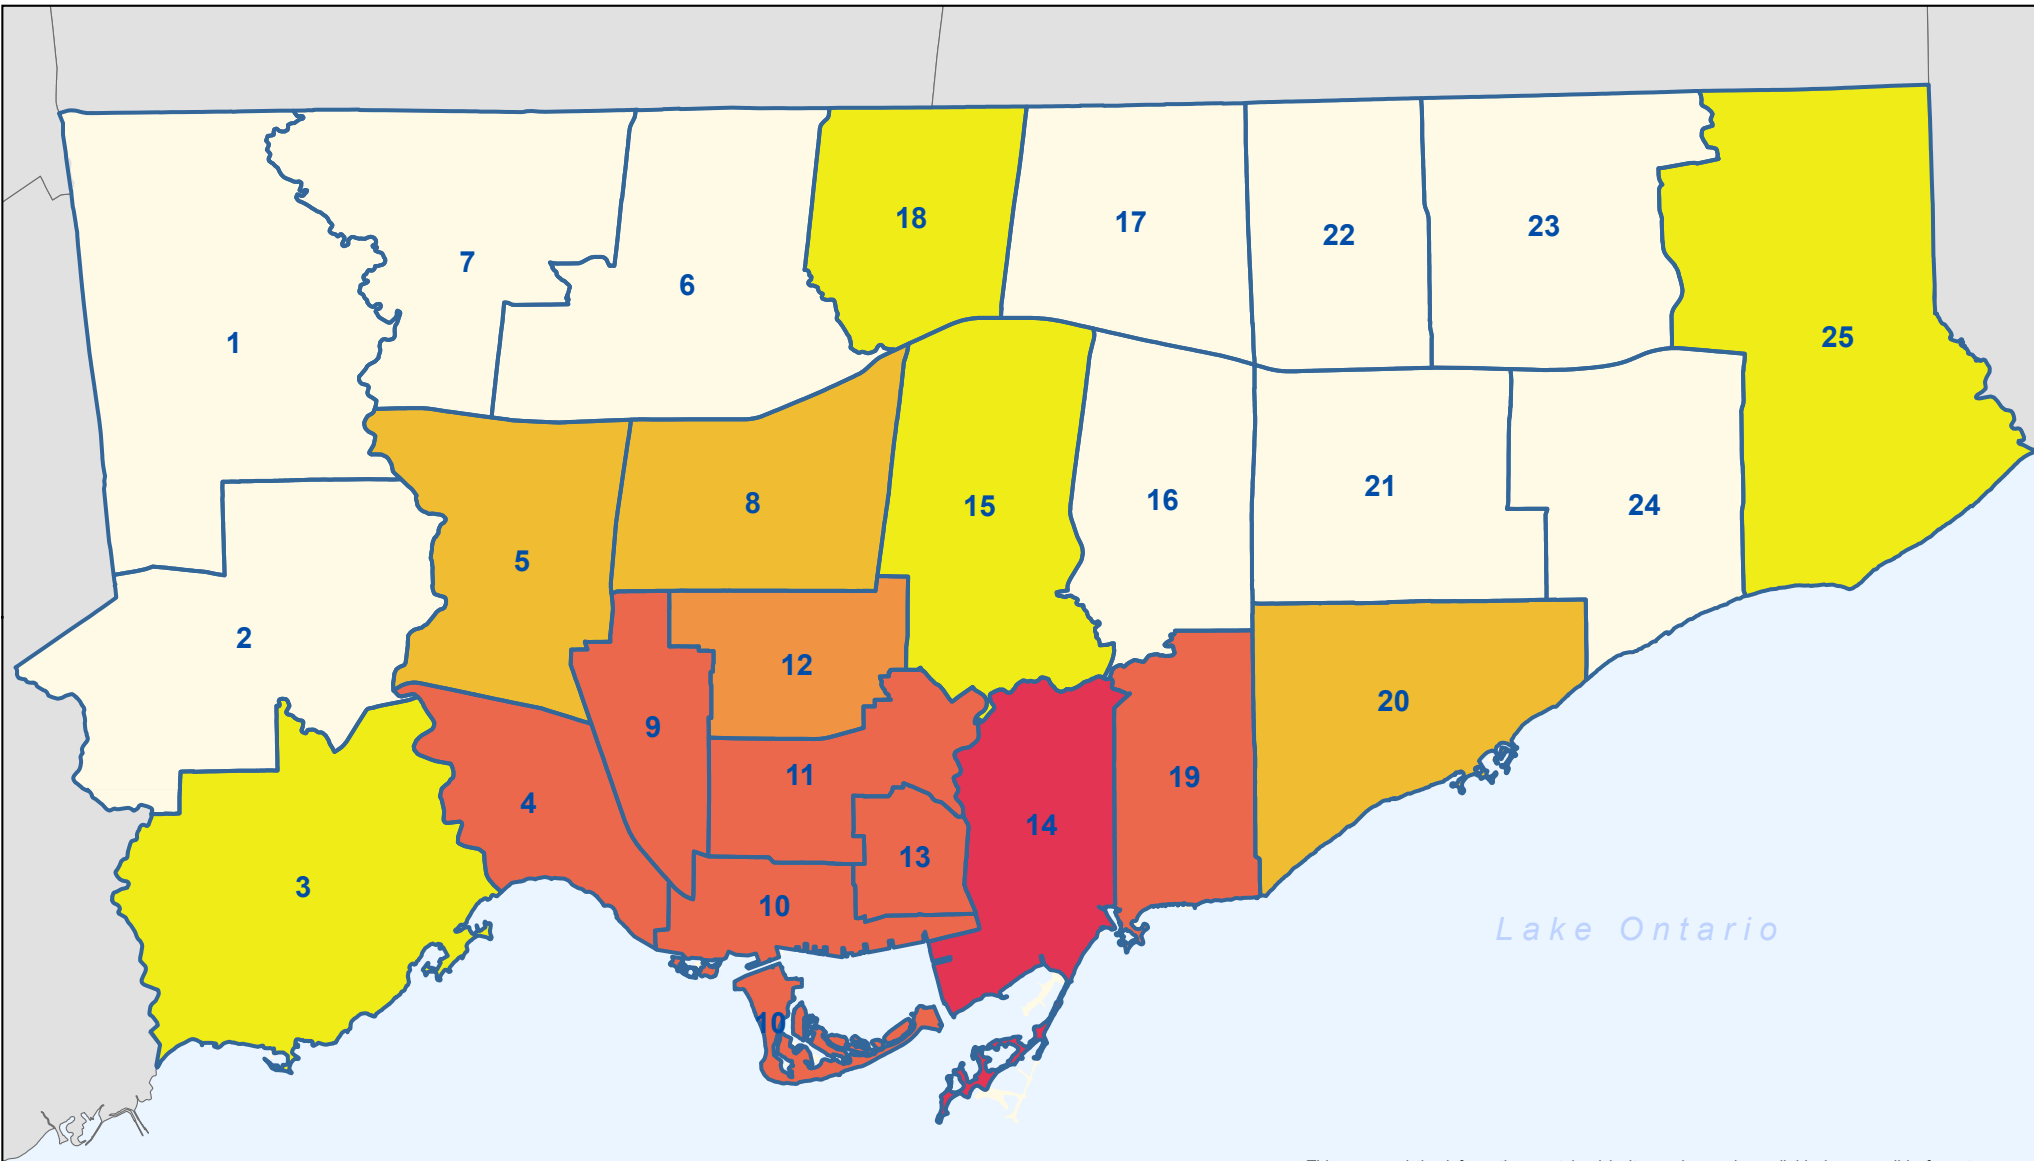

Dieppe Killed In Action (KIA)

This map and the information contained in it, can be made available in accessible formats upon request. The City of Toronto's accessibility policy and information can be found at the website <https://www.toronto.ca/city-government/accessibility-human-rights/accessibility-at-the-city-of-toronto/>.

Legend

Ward boundary (ward #)

Count of Persons

1 - 3

4 - 9

10 - 13

14 - 21

22 - 26

0 1 2 3 4 Km

Source: City of Toronto, City Clerk's historical data; Social Policy Analysis & Research (mapping).
 Copyright (c) 2022 City of Toronto. All Rights Reserved.
 Currency: Historical records 1944-1945; compiled July 2022.
 Published: August 2022.
 Prepared by: Social Policy Analysis & Research.
 Contact: spar@toronto.ca.