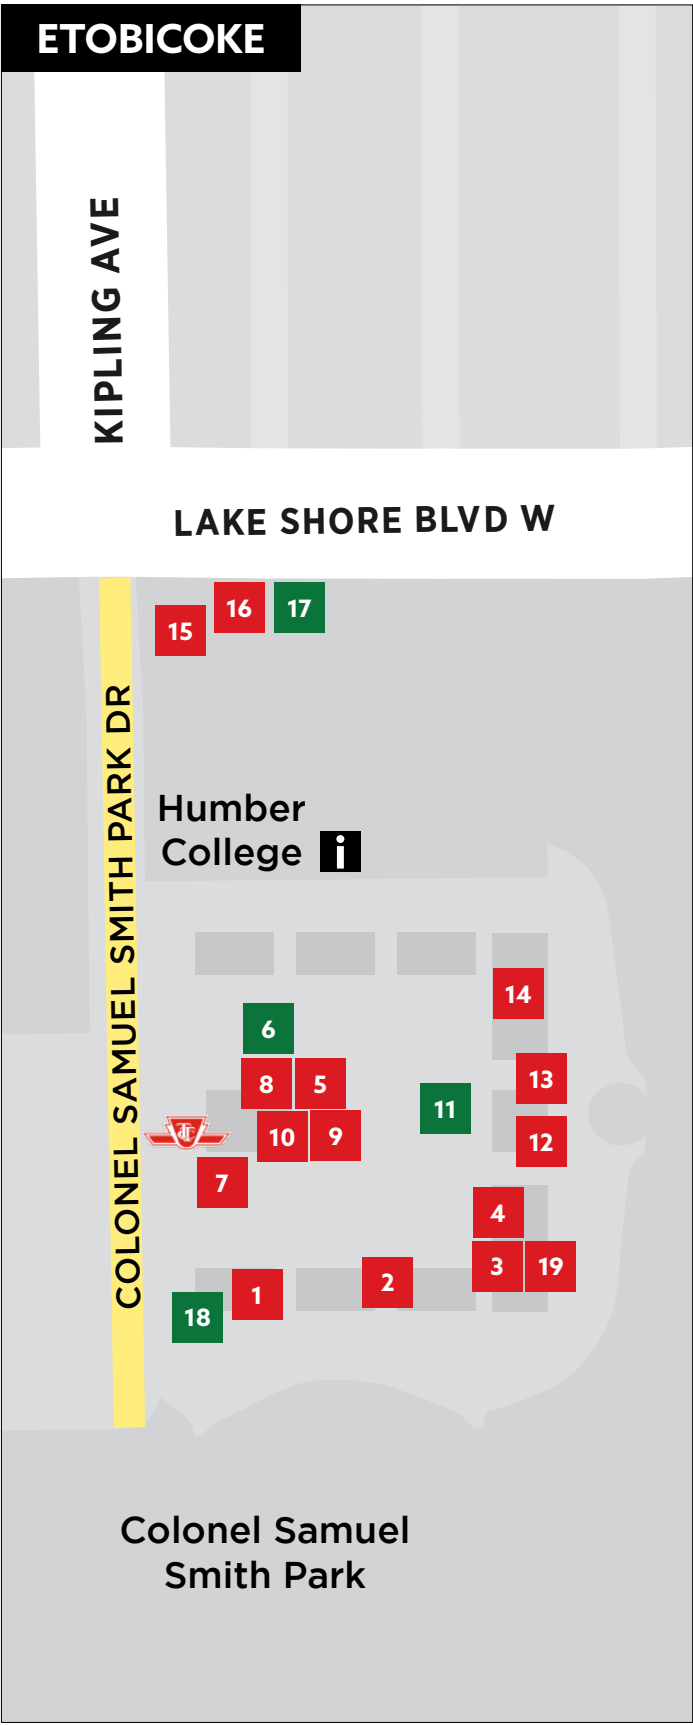

GETTING AROUND

Access the event by foot, bike or transit. For the latest information on TTC extended services and diversions, visit TTC.CA.

EXHIBITION AREAS

Etobicoke, North York, Downtown, Scarborough

EVENT CENTRES

Stop into a Nuit Blanche event centre to rest, refuel and speak with a Volunteer Information Ambassador or access event maps. Food vendors and washrooms are available at all event centres.

Downtown
Yonge & Queen, 160 Yonge St.

Waterfront
88 Queens Quay W.

Etobicoke
11 Colonel Samuel Smith Park Dr.

North York
Mel Lastman Sq., 5100 Yonge St.

Scarborough
Albert Campbell Sq., 150 Borough Dr.

ROAD CLOSURES
Yonge St. (Downtown)
Between Dundas St. & Queen's Quay

Queen St. W.
Between University Ave. & Church St.

Bay St.
Between Dundas St. W. & Richmond St. W.

Yonge St. (North York)
Southbound between Park Home Ave. & North York Blvd.

Colonel Samuel Smith Park Dr.
Between Lakeshore Blvd. & Colonel Samuel Smith Park (Bus drop off zone)

Information is subject to change without notice.

MAP LEGEND

- COMMISSIONED PROJECT
- INDEPENDENT PROJECT
- MAJOR INSTITUTION
- SPECIAL PROJECT
- ▲ EXPERIENTIAL ACTIVATION
- i EVENT OR INFO CENTRE
- T SUBWAY STATION OR TRANSIT STOP
- ROAD CLOSURES
- BRIDGE
- ⊗ MAPS NOT TO SCALE

1. ### ETOBICOKE
2. **1 [UNINTENDED] COLLISIONS**
     DeBugReBoot
     29 Colonel Samuel Smith Park Dr.
   - **2 NEON ROOTS**
     Mercedes Psenicnik
     25 Colonel Samuel Smith Park Dr.
   - **3 NATIVE ENOUGH**
     Various Artists
     23 Colonel Samuel Smith Park Dr.
   - **4 TAWITIHIWIN**
     Various Artists
     23 Colonel Samuel Smith Park Dr.
   - **5 IN MULTIPLICITY**
     Various Artists
     19 Colonel Samuel Smith Park Dr.
   - **6 WAGARI: DABIYIL, BIRAM - VESSEL: WATER & SKY**
     Various Artists
     19 Colonel Samuel Smith Park Dr.
   - **7 STORIES**
     I/O Movement
     19 Colonel Samuel Smith Park Dr.
   - **8 MENDING CLINIC**
     Cloth Care Collective
     19 Colonel Samuel Smith Park Dr.
   - **9 TOGETHER, APART**
     Various Artists
     19 Colonel Samuel Smith Park Dr.
   - **10 A WAY CLOSER**
     Various Artists
     19 Colonel Samuel Smith Park Dr.
   - **11 A POINT & A LINE, MAKES A CURVE, THEN A CIRCLE**
     Soft Walls Collective
     2 Colonel Samuel Smith Park Dr.
   - **12 BOOK OF WAVES**
     Vladimir Kanic
     2 Colonel Samuel Smith Park Dr.
   - **13 SATELLITE LIFE**
     Elham Fatapour
     2 Colonel Samuel Smith Park Dr.
   - **14 ALL IN YOUR HEAD**
     Amnna Attia
     15 Colonel Samuel Smith Park Dr.
   - **15 FARSH**
     Roda Medhat
     1 Colonel Samuel Smith Park Dr.
   - **16 TUG**
     John Notten
     1 Colonel Samuel Smith Park Dr.
   - **17 ZHI-BIINDIGED GWAYA NO TRESPASSING, 2022**
     Nico Williams, DJUP
     1 Colonel Samuel Smith Park Dr.
   - **18 THOSE WHO WATCH OVER US**
     Yung Yemi
     2 Colonel Samuel Smith Park Dr.
   - **19 STOLEN**
     Various Artists
     23 Colonel Samuel Smith Park Dr.
3. ETOBICOKE EXHIBITION SPONSOR: Humber College