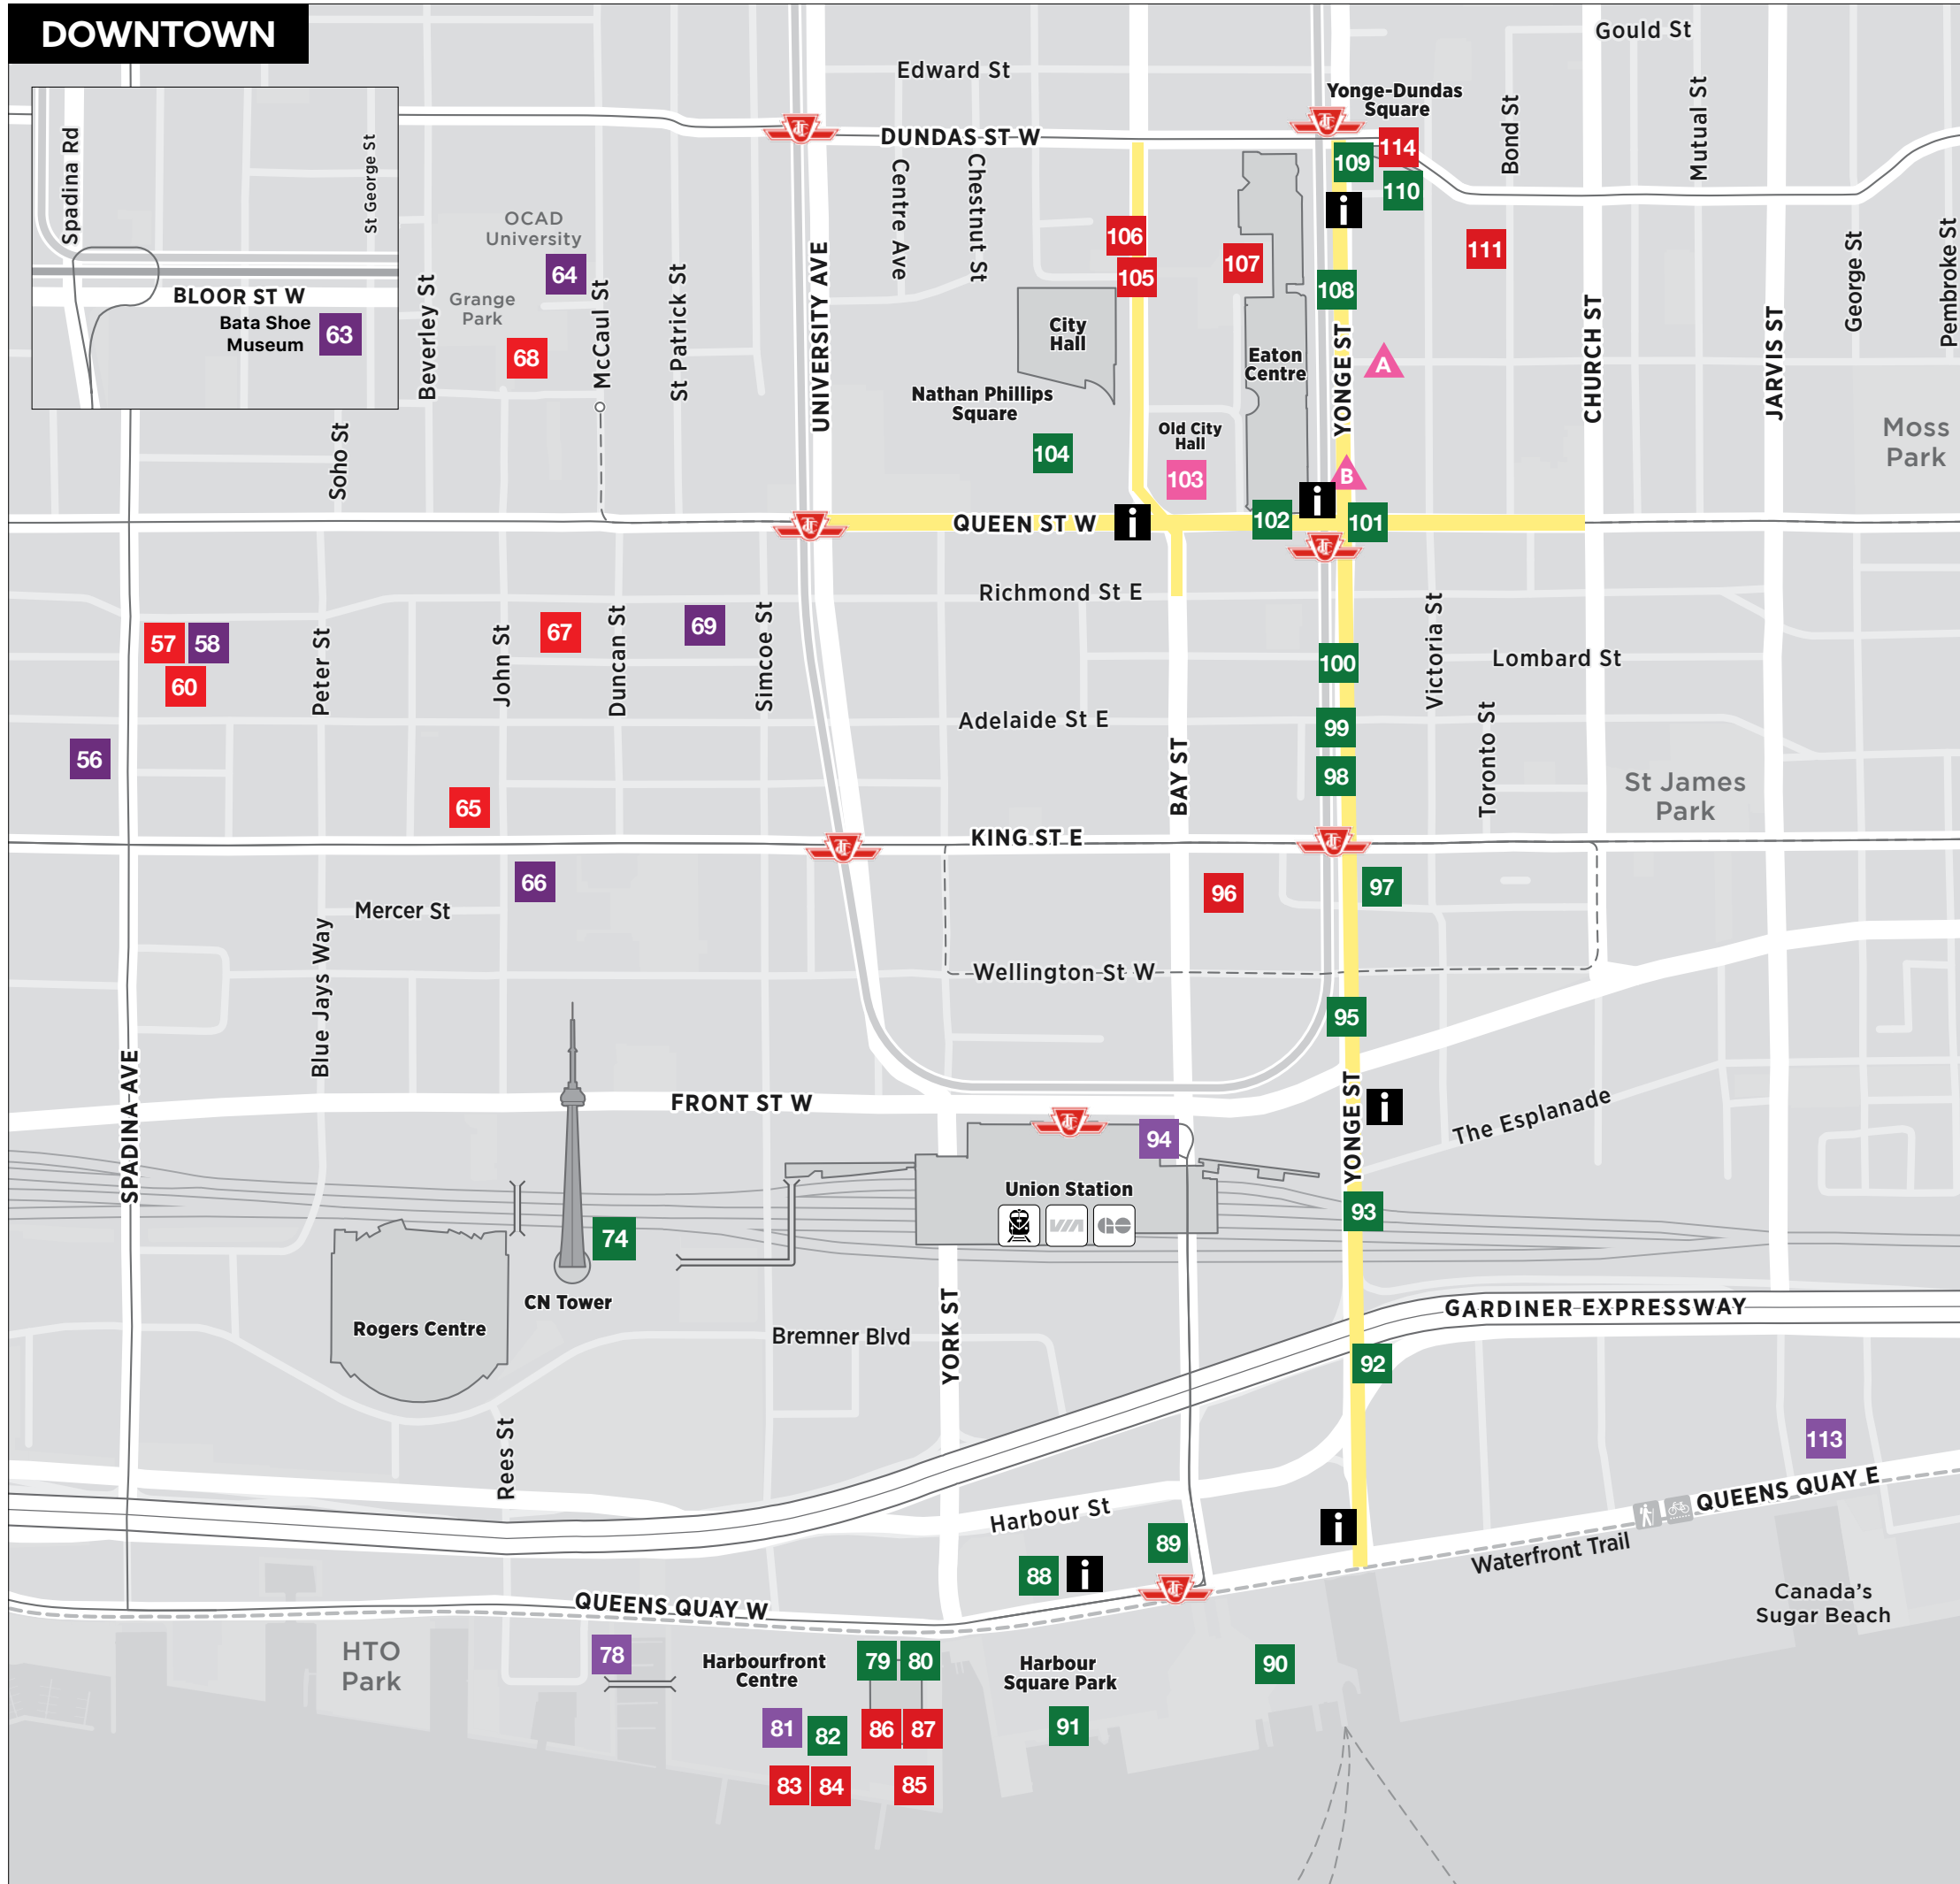

DOWNTOWN

56 LAND OF NONE LAND OF US
Various Artists
Arctic Arts Summit & Scotiabank CONTACT Photography Festival
80 Spadina Ave. #205

57 INSPIRATION EXHALATION
Susan Beniston
401 Richmond St. W.

58 BUILT FOR ART
Various Artists
401 Richmond St. W.

60 APHEART
Moonhorse
Dance Theatre
401 Richmond St. W.

63 THE PARALLAX PATH
VIBE Arts
Bata Shoe Museum
327 Bloor St. W.

64 PROUD JOY
Jordan Bennett & Natalie King
OCAD University
100 McCaul St.

65 BETWEEN A ROCK A HARD PLACE
Haneen Dalla-Ali
TIFF Bell Lightbox
350 King St. W.

66 LAND OF NONE LAND OF US
Various Artists
Arctic Arts Summit & Scotiabank CONTACT Photography Festival
King St. W. at 55 John St.

67 THE JUDGEMENT OF THE EYE
Yaw Tony
RendezViews
229 Richmond St. W.

68 熱鬧 (YEET NAO)
Lan Florence Yee & Joy Wong
34 Stephanie St.

69 UP FRONT
Kabusiak, Jordan Bennett
Onsite Gallery at OCAD University
199 Richmond St. W.

74 CN TOWER PROJECTIONS
Kereema Taepa, Caroline Monnet & Blackpowerbarbie
290 Bremner Blvd.

78 NORDIC COLLABORATIONS
Various artists
Harbourfront Centre
245 Queens Quay W.

79 ÁRRAN 360°
Various artists
225 Queens Quay W.

80 ARCTIC XR
Various artists
225 Queens Quay W.

81 ARCTIC/AMAZON: NETWORKS OF GLOBAL INDIGENEITY
Various artists
The Power Plant Contemporary Art Gallery
231 Queens Quay W.

82 WHERE LAND MEETS WATER
Various artists
The Power Plant Contemporary Art Gallery
231 Queens Quay W.

83 A GOD AMONGST US
Eugene Paunil
235 Queens Quay W.

84 ILLUMINATED INFLORESCENCE
Asli Alin, Bret Higgins
235 Queens Quay W.

85 WITHOUT/WITHIN
Kinetic Means
235 Queens Quay W.

86 BOTH HERE & SOMEWHERE ELSE
Marc De Pape
Queen's Quay Terminal
207 Queens Quay W.

87 FLUID CONNECTIVITÉ
Gabrielle Lasporte
Queen's Quay Terminal
207 Queens Quay W.

88 DAUGHTERS OF THE DIASPORA
Destinie Adelakun
88 Queens Quay W.
Sponsored by Oxford Properties Group

89 AVATAQ
Couzyn van Heuvelen
10 Bay St.
Sponsored by Oxford Properties Group

90 BLANKETS (UNDER) COVER
Shelley Niro
Harbour Square Park
25 Queens Quay W.

91 MANA MOANA
Various Artists
Harbour Square Park
25 Queens Quay W.
Sponsored by Waterfront BIA

92 RATS
Salome Asega
16 Yonge St.

93 HO'REH TIH YEH KUH
Indigenous Fashion Arts
1 Esplanade Ave.

94 I AM LAND THAT SPEAKS
Maya Wilson-Sanchez
ArtworxTO Hub South
55 Front Street W.

95 KAGISAALUQ
Maureen Gruben
30 Yonge St.

96 SWING LOW, SWEET CHARLOT
Anupa Khemadasa
199 Bay St.

97 SYNAPSES
Caroline Monnet
15 Colborne St.

98 THE DINNER TABLE: A CITYWIDE COLLECTIVE CELEBRATION
Nike Onile
100 Yonge St.

99 UNTYING SPACE YONGE & ADELAIDE
Sun K. Kwak
8 Adelaide St. W.
Sponsored by Deloitte

100 AVATAQ
Couzyn van Heuvelen
Yonge St. at Temperance St.

101 EXSANGUINATE
Tanya Tagaq
Yonge St., north of Queen St.

102 AN OCCUPATION
Amrita Hepi
8 Queen St. W.
Sponsored by CF Toronto Eaton Centre

103 GOOD TONIGHT, GOOD TOMORROW
Chuck Anderson, @NoPattern
60 Queen St. W.
Sponsored by Johnnie Walker

104 ISKOCÈS: OKIHCHITÁW-ISKWÉW-KAMIK OHCI
Cheryl L'Hirondelle
100 Queen St. W.