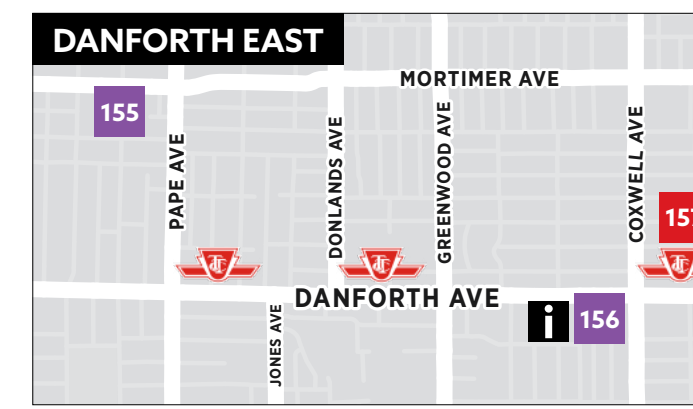

- ### DANFORTH EAST
- 155 SPACE ODDITY**  
Various Artists  
Centennial College  
Story Arts Centre  
951 Carlaw Ave.
  - 156 THE SPACE BENEATH US**  
Various Artists  
East End Arts  
Danforth Ave.  
from Greenwood Ave. to Woodbine Ave.
  - 157 PIÑATAS BRING PEOPLE TOGETHER**  
Ana Gabriela Lopez Castro  
1439 Danforth Ave.