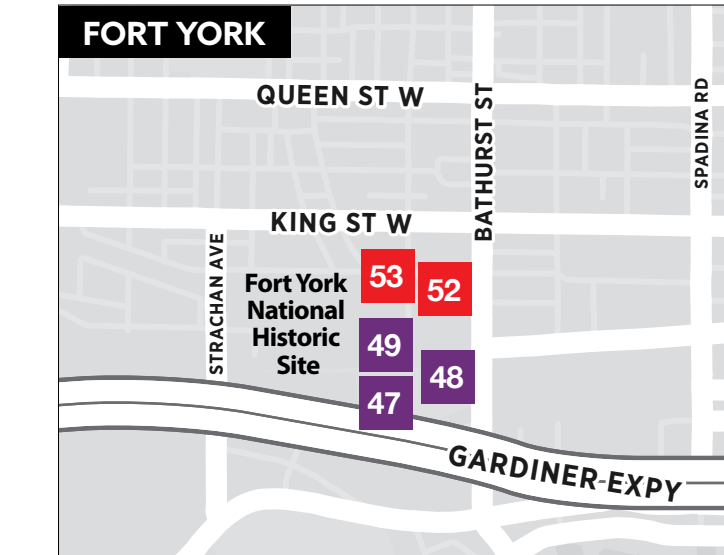

**95 KAGISAALUQ**  
Maureen Gruben  
30 Yonge St.

**96 SWING LOW, SWEET CHARLOT**  
Anupa Khemadasa  
199 Bay St.

**97 SYNAPSES**  
Caroline Monnet  
15 Colborne St.

**98 THE DINNER TABLE: A CITYWIDE COLLECTIVE CELEBRATION**  
Nike Onile  
100 Yonge St.

**99 UNTYING SPACE YONGE & ADELAIDE**  
Sun K. Kwak  
8 Adelaide St. W.  
Sponsored by Deloitte

**100 AVATAQ**  
Couzyn van Heuvelen  
Yonge St. at Temperance St.

**101 EXSANGUINATE**  
Tanya Tagaq  
Yonge St., north of Queen St.

**104 ISKOCÈS: OKIHCHITÁW-ISKWÉW-KAMIK OHCI**  
Cheryl L'Hirondelle  
100 Queen St. W.

**FORT YORK**

**47 CONFLUENCE**  
Striped Canary & Anne Bourne  
The Bentway & Exhibition Place  
250 Fort York Blvd.

**48 ALL POWER TO ALL PEOPLE**  
Hank Willis Thomas  
Fort York National Historic Site  
250 Fort York Blvd.

**49 THE TRUTH**  
Various Artists  
Garrison Common  
100 Garrison Rd.

**52 FUGEE**  
Maziar Ghaderi  
Stackt Market  
28 Bathurst St.