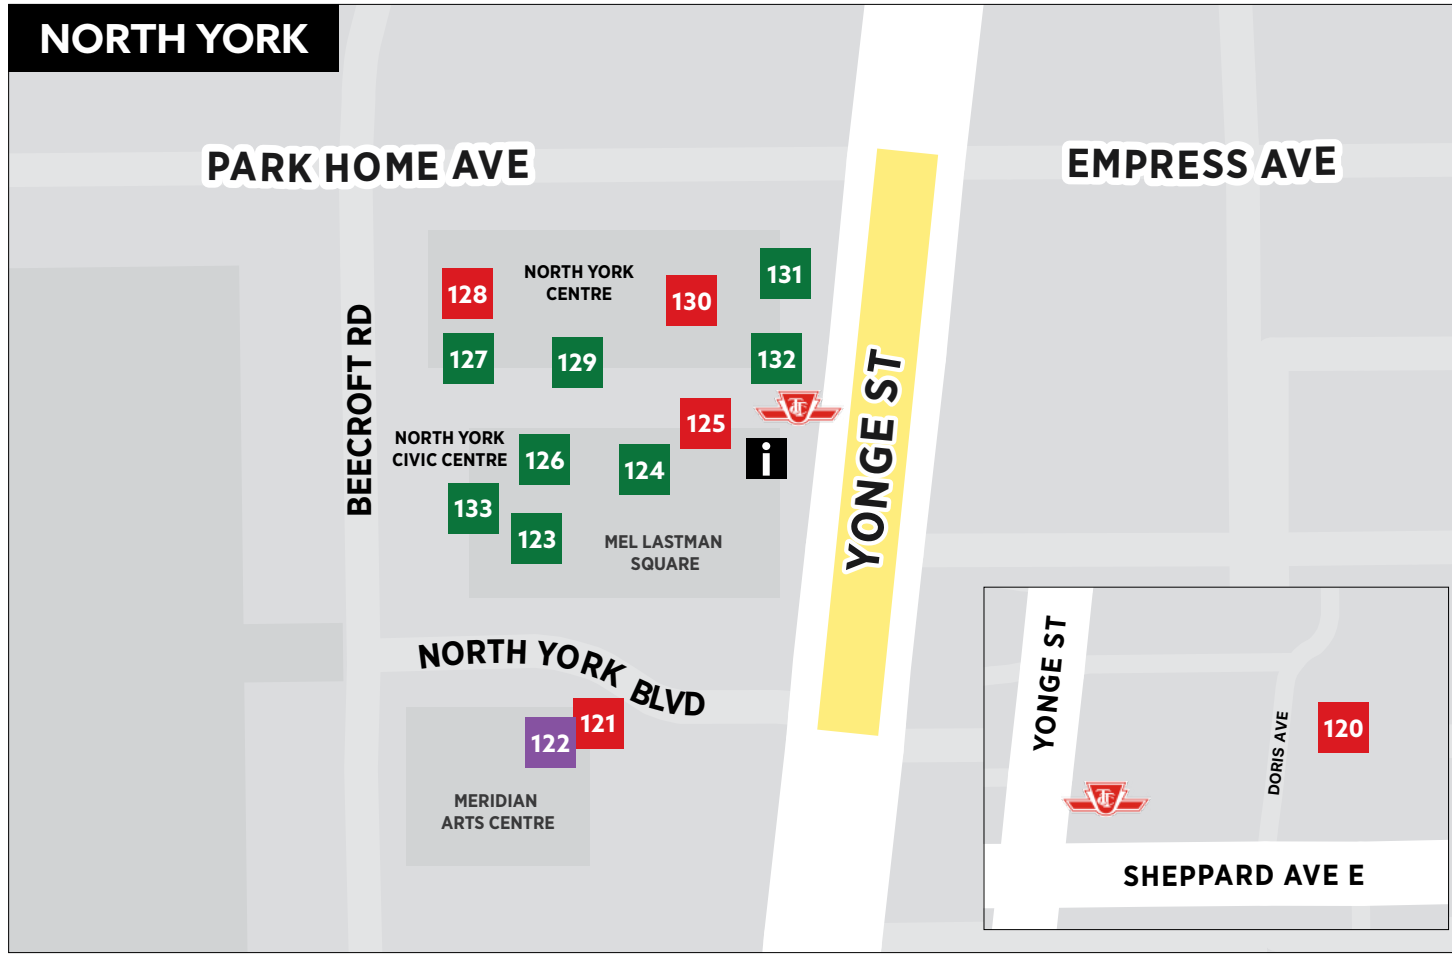

1. ### NORTH YORK
2. **120 ZERO-FOOTPRINT SCULPTURE GARDEN**
     Toronto Catholic District School Board
     80 Sheppard Ave. E.
   - **121 THE NEXUS CABARET**
     Various Artists
     5040 Yonge St.
   - **122 ART ALL NIGHT @ MERIDIAN ARTS CENTRE**
     Various Artists
     5040 Yonge St.
   - **123 BLUEGIRL**
     Rah Eleh
     5100 Yonge St.
   - **124 THUNDERBIRDS ARE [NOT] UFO'S**
     Scott Benesiinaabandan
     5100 Yonge St.
   - **125 GLOBAL VISION**
     Nargiza Usmanova & Maxim Zinchuk
     5040 Yonge St.
   - **126 NAMAHISVÁRRI**
     Carola Grahn
     5100 Yonge St.
   - **127 SKIN DEEP**
     Chun Hua Catherine Dong
     5120 Yonge St.
   - **128 ON, AROUND & WITH WATER**
     Nicole Clouston & Quintin Teszeri
     5160 Yonge St.
   - **129 INTERSPACE**
     Cinemascope
     5150 Yonge St.
   - **130 VARIATIONS ON BROKEN LINES**
     Nava Messas Waxman
     5160 Yonge St.
   - **131 MURRUNGAMIRRA**
     Brook Andrew
     5150 Yonge St.
   - **132 ANAB AMALITADTHI WUTPU ANAAMU ATINYIMA; ANAB APUDTHAMANG ANAMA**
     Teho Ropeyarn
     5140 Yonge St. Lower level
   - **133 THOSE WHO WATCH OVER US**
     Yung Yemi
     5100 Yonge St.