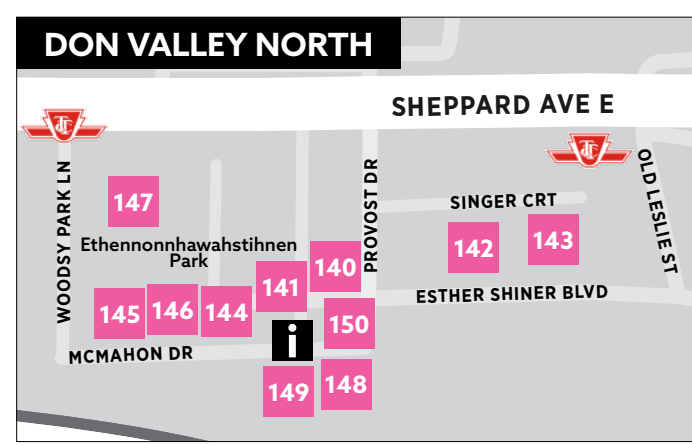

1. ### DON VALLEY NORTH
2. **140 STRAIGHT FORWARD**
     Achim Zeman
     72 Esther Shiner Blvd.
   - **141 TROPOS**
     An Te Liu
     80 McMahon Dr.
   - **142 FIELD MAP I & II**
     Derek Root
     29 Singer Ct.
   - **143 SUMMER CLOUDS**
     Jaaku Pernu
     33 Singer Ct.
   - **144 CRACKED ICE**
     Ken Lum
     80 McMahon Dr.
   - **145 EBB & FLOW**
     Michael Belmore
     80 McMahon Dr.
   - **146 DROPLET**
     Studio Kimis
     80 McMahon Dr.
   - **147 MAPLE LEAF TRELLIS & MAPLE LEAF FENCE**
     Verhoeventwins
     80 McMahon Dr.
   - **148 A SCHOLAR'S ROCK**
     Ken Lum
     117 McMahon Dr.
   - **149 LIGHT EXCHANGE**
     James Nizam
     115 McMahon Dr.
   - **150 SPRING**
     James Lahey
     121 McMahon Dr.
3. SPONSORED BY Concord Adex

1. ### KIPLING
2. **25 HOME(LAND)**
     Claudia Arana
     ArtworXTO Hub South
     259 The East Mall
   - **26 ANAB AMALITADTHI WUTPU ANAAMU ATINYIMA; ANAB APUDTHAMANG ANAMA**
     Teho Ropeyarn
     657 Subway Cres.