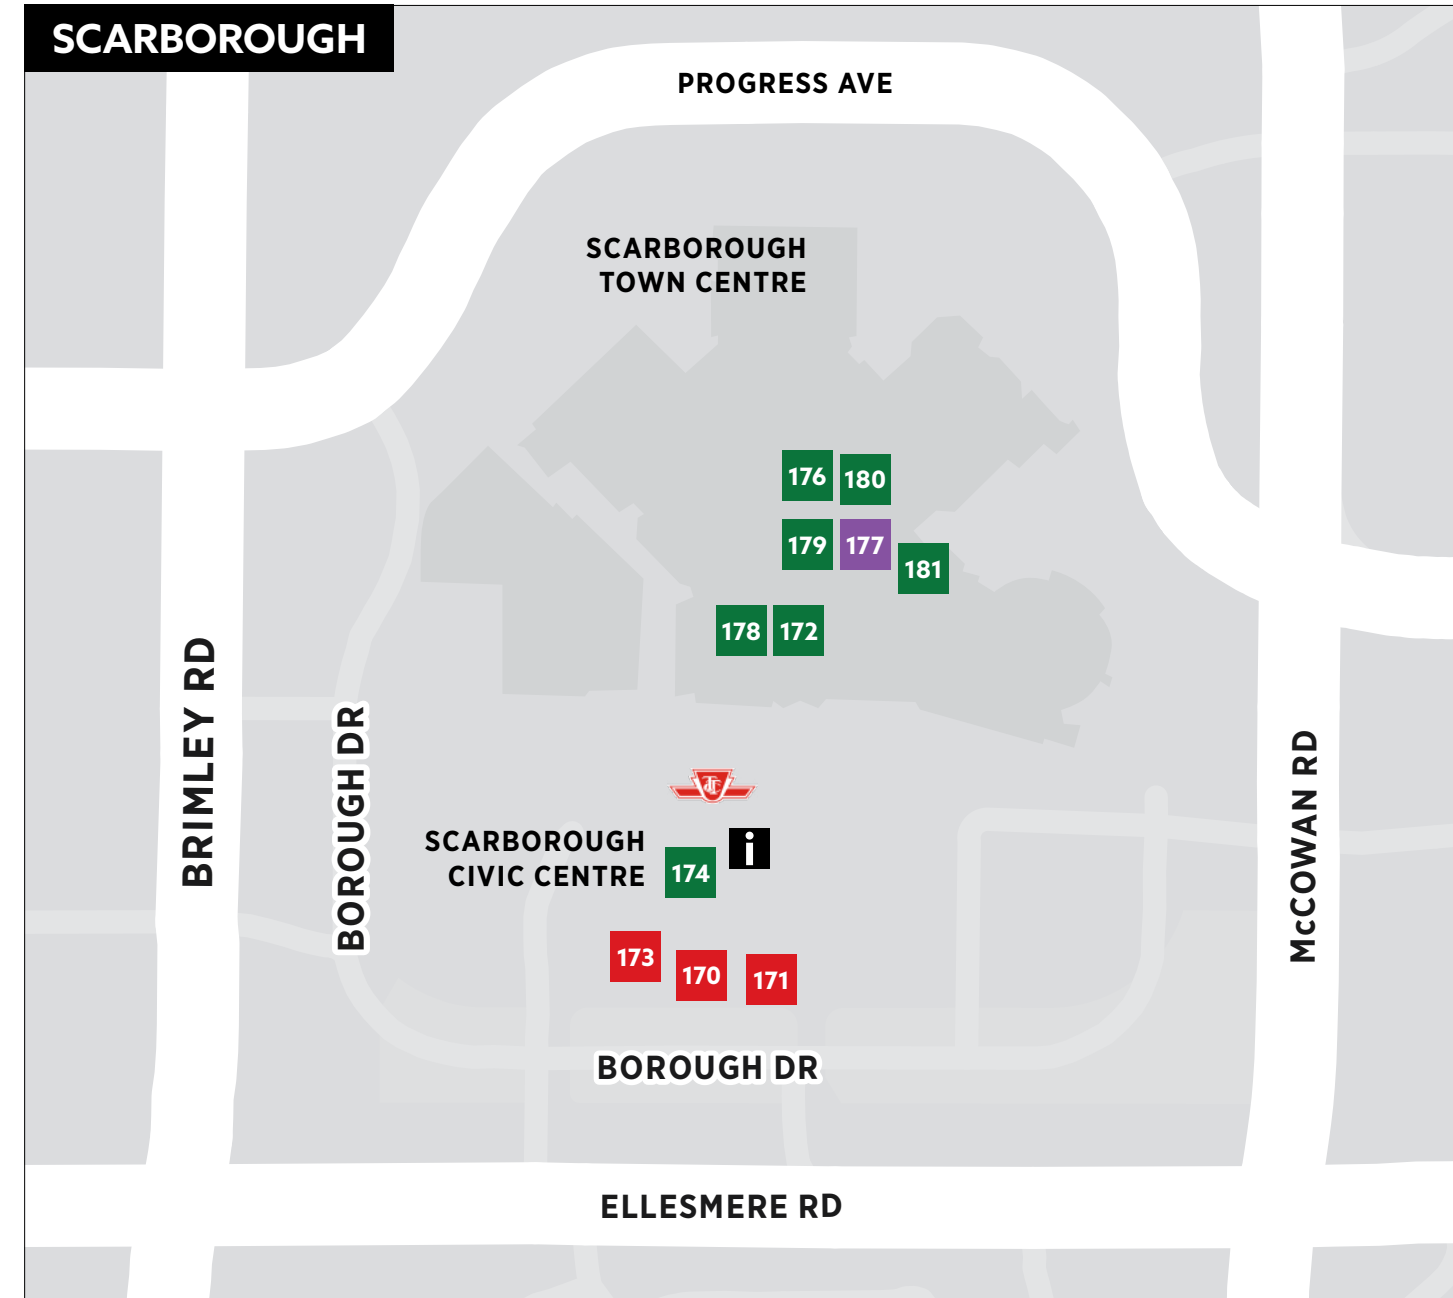

1. ### SCARBOROUGH
2. **170 WHERE THE TREES SPEAK**
     WaveArtCollective
     150 Borough Dr.
   - **171 TIMECODE BUTTERFLY**
     Aaron Jones
     150 Borough Dr.
   - **172 THOSE WHO WATCH OVER US**
     Yung Yemi
     300 Borough Dr.
   - **173 THE BALL PIT**
     Morris Wazney
     150 Borough Dr.
   - **174 TAILINGS POOL**
     Tsēmā Igharas
     150 Borough Dr.
   - **176 ZEMPOAL - A FLOWER BETWEEN US**
     Culturans
     300 Borough Dr.
   - **177 SCARBOROUGH: THE BACKBONE**
     Spoken Soul Collective
     300 Borough Dr.
   - **178 WHY SO MANY TIES?**
     Ludovic Boney
     300 Borough Dr.
   - **179 AVATAQ**
     Couzyn van Heuvelen
     300 Borough Dr.
   - **180 கோதல் (KOLAM) OF PARALLEL COEXISTANCE**
     Whyishnave Suthagar
     300 Borough Dr.
   - **181 SPATIAL THREADS**
     Esmond Lee
     300 Borough Dr.
3. SCARBOROUGH EXHIBITION SPONSOR: Scarborough Town Centre

Share your Nuit with #NBTO22