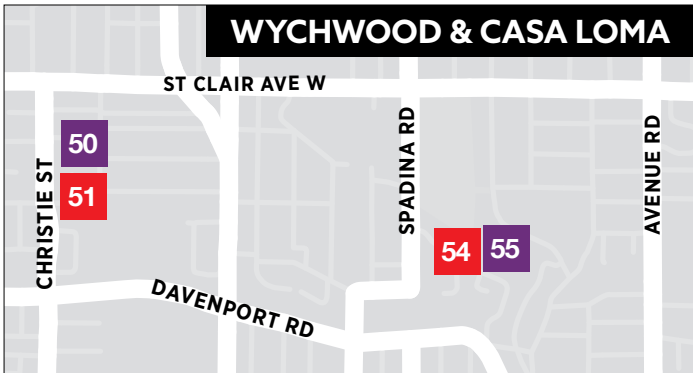

- ### DANFORTH EAST
- 155 SPACE ODDITY**  
Various Artists  
Centennial College  
Story Arts Centre  
951 Carlaw Ave.
  - 156 THE SPACE BENEATH US**  
Various Artists  
East End Arts  
Danforth Ave.  
from Greenwood Ave. to Woodbine Ave.
  - 157 PIÑATAS BRING PEOPLE TOGETHER**  
Ana Gabriela Lopez Castro  
1439 Danforth Ave.

### VIRTUAL PROJECTS

Experience augmented & virtual reality (AR & VR) projects through your personal device from anywhere with an internet connection.

Visit [toronto.ca/nbto](http://toronto.ca/nbto) or scan the QR code to access all virtual projects.

SCAN FOR AR & VR PROJECTS

**CORSO ITALIA-DAVENPORT**

**42 DOVES OF PEACE**  
MUSE Arts  
1369B St. Clair Ave. W.

**WYCHWOOD & CASA LOMA**

**50 BAM! (BARN ART MARKET) NIGHT EDITION**  
Artscape  
Wychwood Barns  
601 Christie St.

**51 DEMOCRACY IN MOTION**  
ARCTRN Group  
Artscape  
Wychwood Barns  
601 Christie St.

**54 STEP INTO MY SPACE**  
One Path  
Spadina Museum  
285 Spadina Rd.

**55 DIS/MANTLE**  
Gordon Shadrach  
Spadina Museum  
285 Spadina Rd.