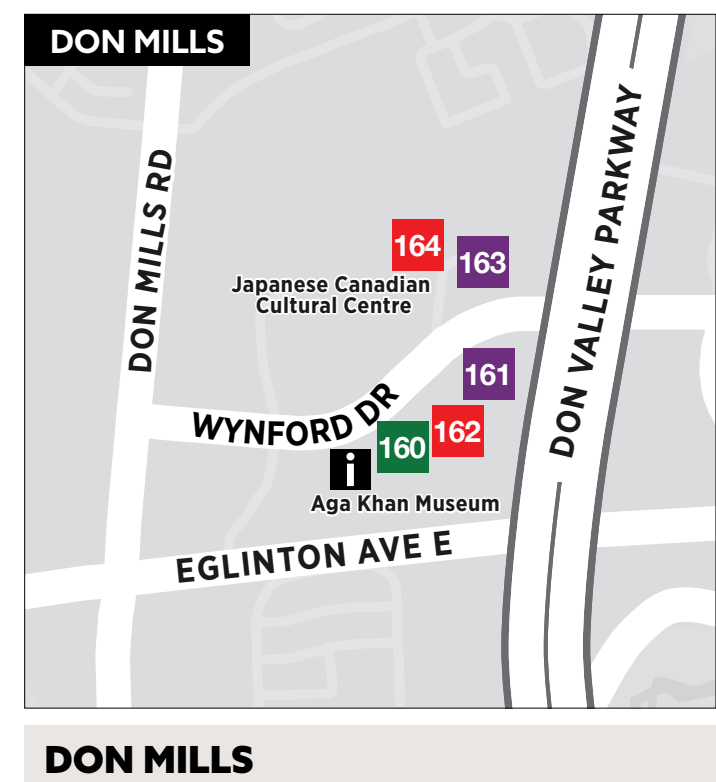

1. ### DON MILLS
2. **160 COLOUR OF THE YEAR**
     Meera Sethi
     77 Wynford Dr.
   - **161 COLLECTIVE EFFERVESCENCE**
     Various Artists
     Aga Khan Museum
     77 Wynford Dr.
   - **162 I WILL STAY HERE, EVEN IF IN PIECES**
     Zahra Saleki
     Aga Khan Museum
     77 Wynford Dr.
   - **163 THE NIKKEI DIASPORA**
     Various Artists
     Japanese Canadian Cultural Centre
     6 Garamond Ct.
   - **164 ICHIGO-ICHIE 一期一会: ONE TIME - ONE MEETING**
     Secret Teatime
     Japanese Canadian Cultural Centre
     6 Garamond Ct.