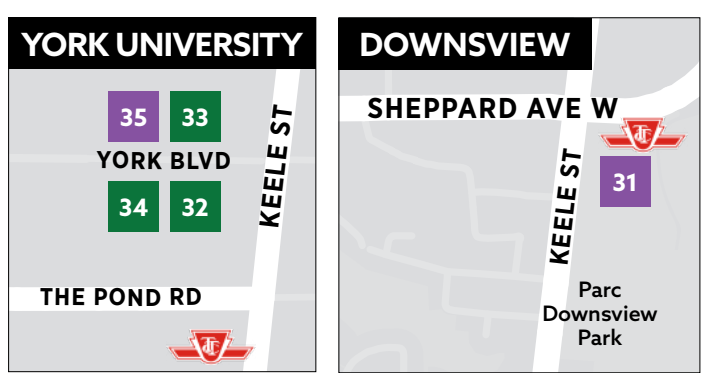

1. ### WESTON, DOWNSVIEW & YORK U
2. **30 WESTON ROAD FLOWS**
     Various Artists
     UrbanArts & Artscape
     Weston Common
     34 John St.
   - **31 ALL CITY SHINE**
     Danilo Deluxo
     McCallum
     70 Canuck Ave.
   - **32 FABULOUS ONES**
     Public Visualization Studio
     4700 Keele St.
   - **33 TRIBUTARIES**
     Jenn E Norton
     4700 Keele St.
   - **34 NOCTURNAL ZODIAC**
     Chris Chong Chan Fui
     4700 Keele St.
   - **35 STREAMS -**
     Various Artists
     York University
     8 Accolade East Building
     4700 Keele St.