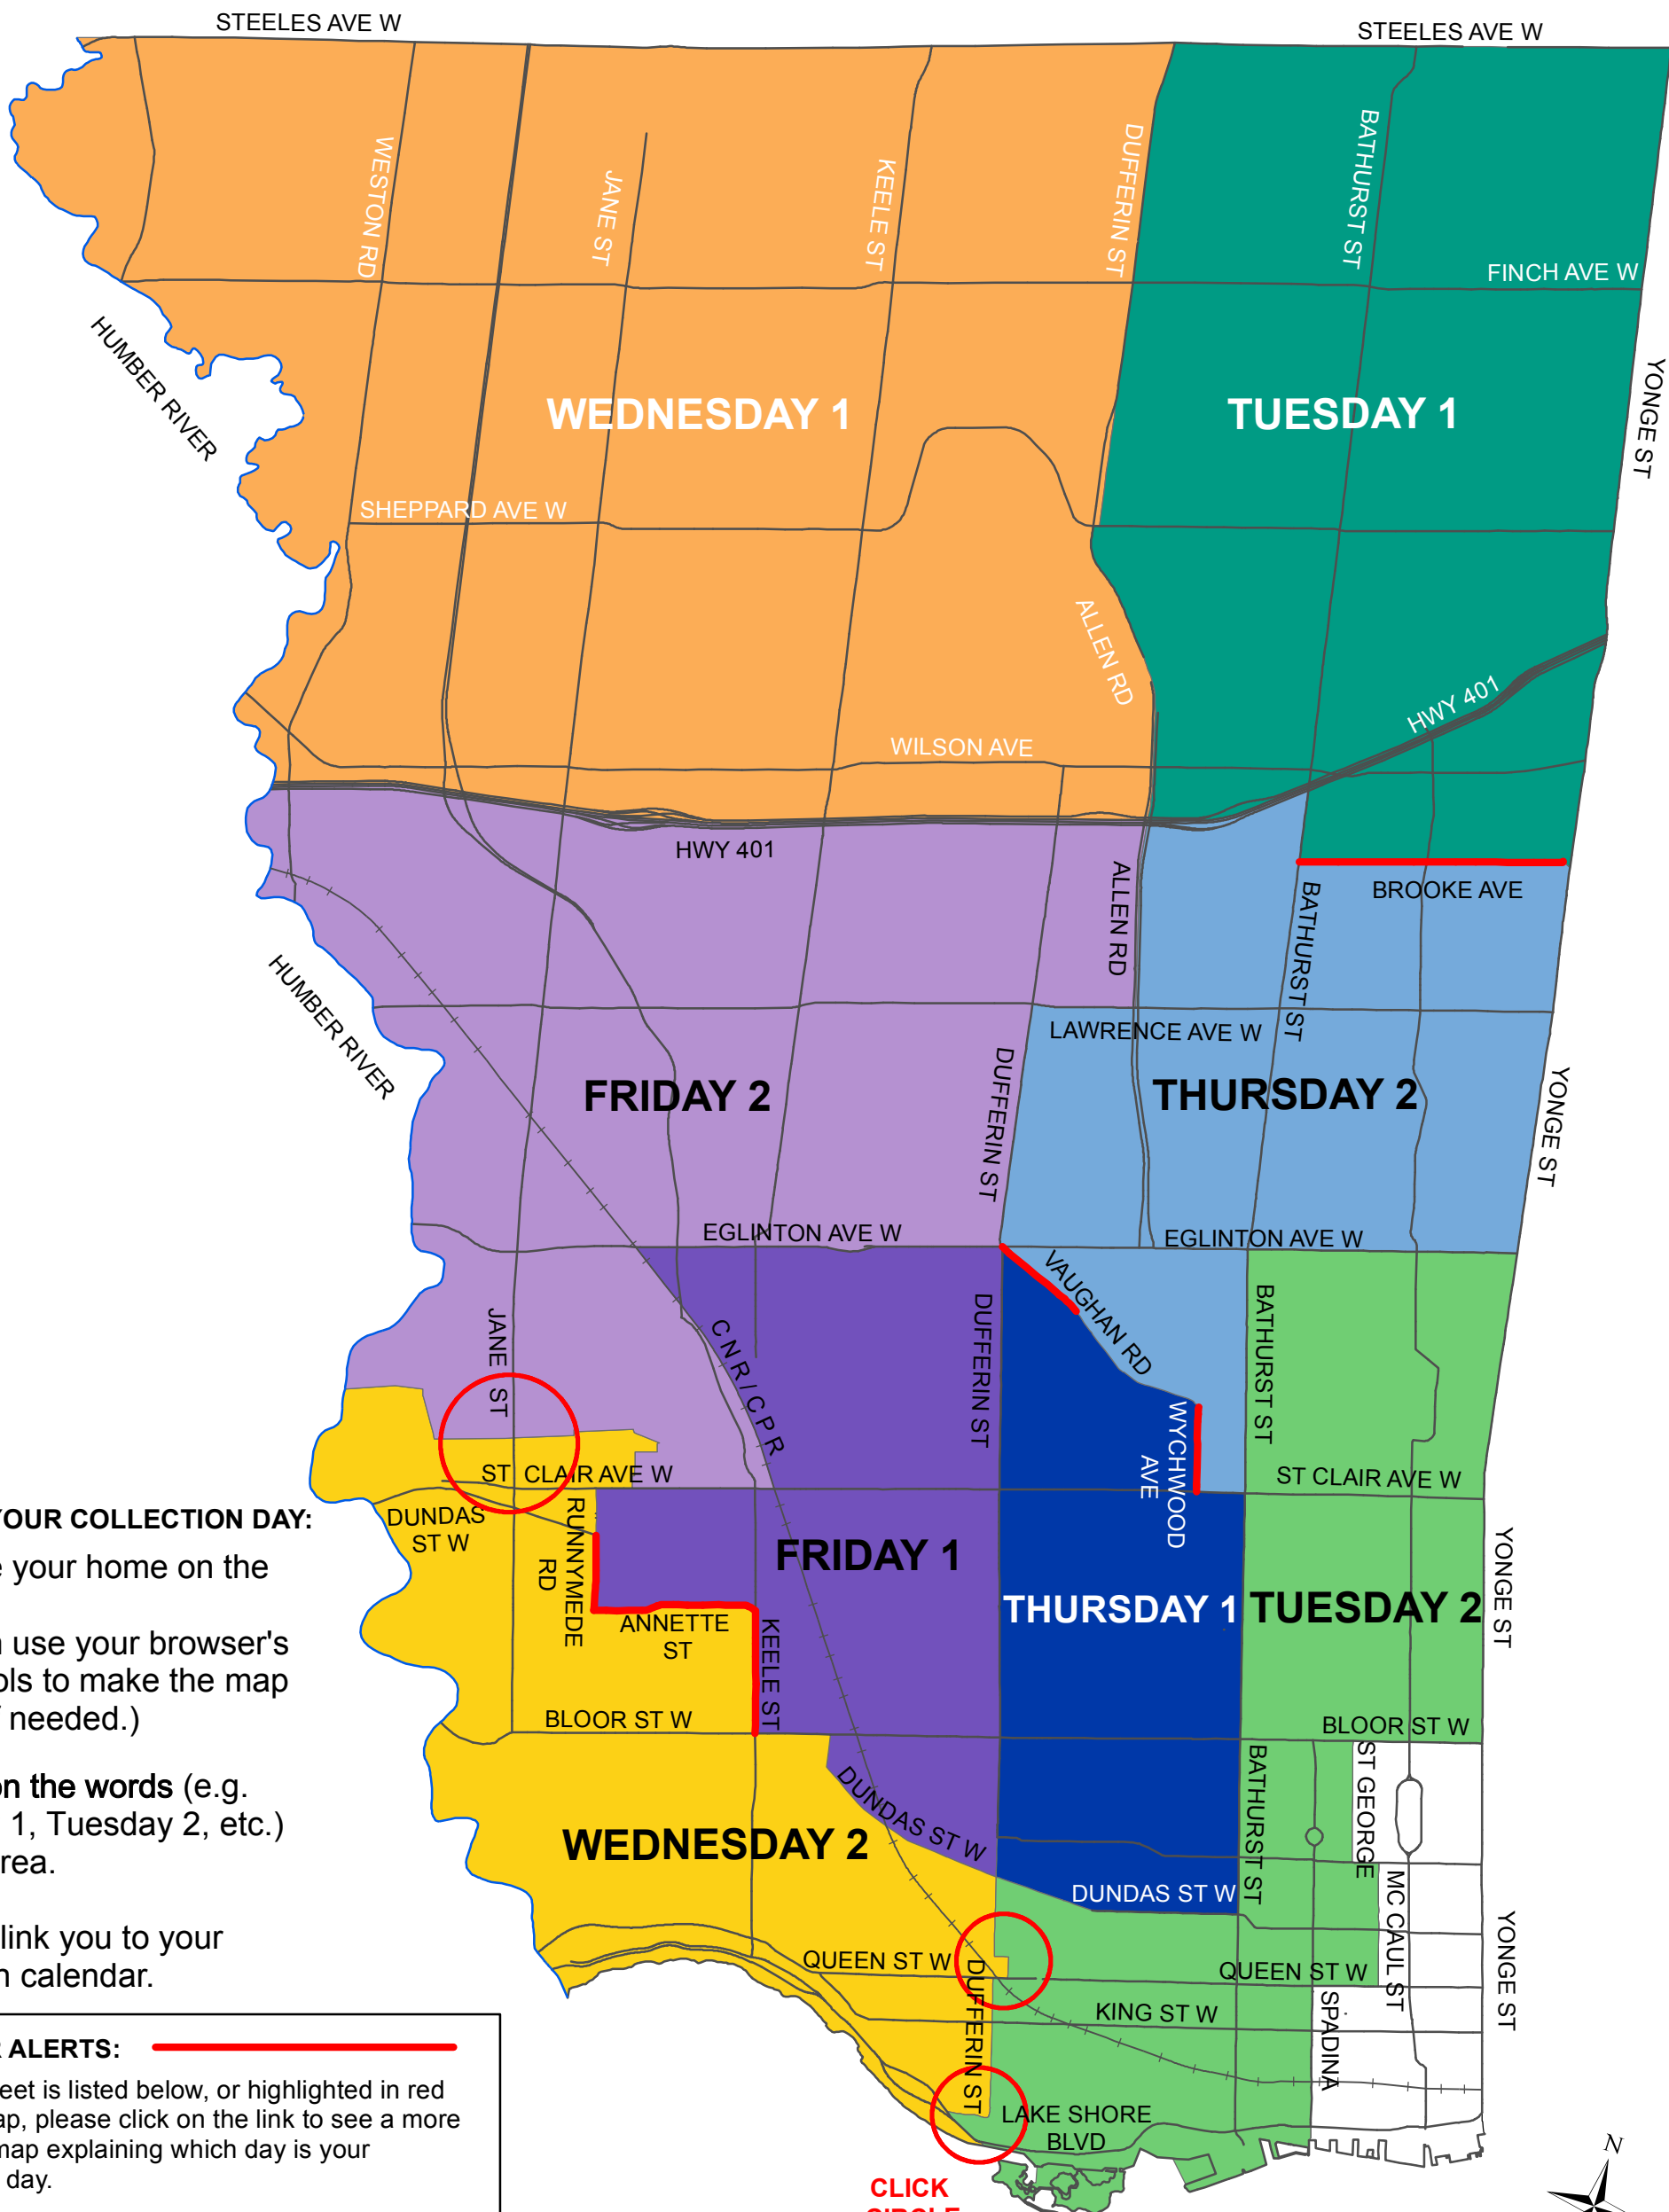

District 2

Single Family Home
Residential Day Collection Areas
Effective April 03, 2012

SELECT YOUR COLLECTION DAY:

1. Locate your home on the map.
(You can use your browser's zoom tools to make the map bigger, if needed.)
2. Click on the words (e.g. Tuesday 1, Tuesday 2, etc.) in your area.

This will link you to your collection calendar.

BORDER ALERTS:

If your street is listed below, or highlighted in red on the map, please click on the link to see a more detailed map explaining which day is your collection day.

- Annette St: (Runnymede Rd to Keele St)**
- both sides collected on Friday 1
- Brooke Ave: (Bathurst St to Mason Blvd)**
- both sides collected on Tuesday 1
- Keele St: (Bloor St W to Annette St)**
- both sides collected on Friday 1
- Runnymede Rd: (Annette St to Dundas St W)**
- both sides collected on Friday 1
- Vaughan Rd: (Dufferin St to Oakwood Ave)**
- both sides collected on Thursday 1
- Wychwood Ave: (St. Clair Ave W to Vaughan Rd)**
- both sides collected on Thursday 2

**CLICK
CIRCLE
FOR A
DETAILED
MAP**