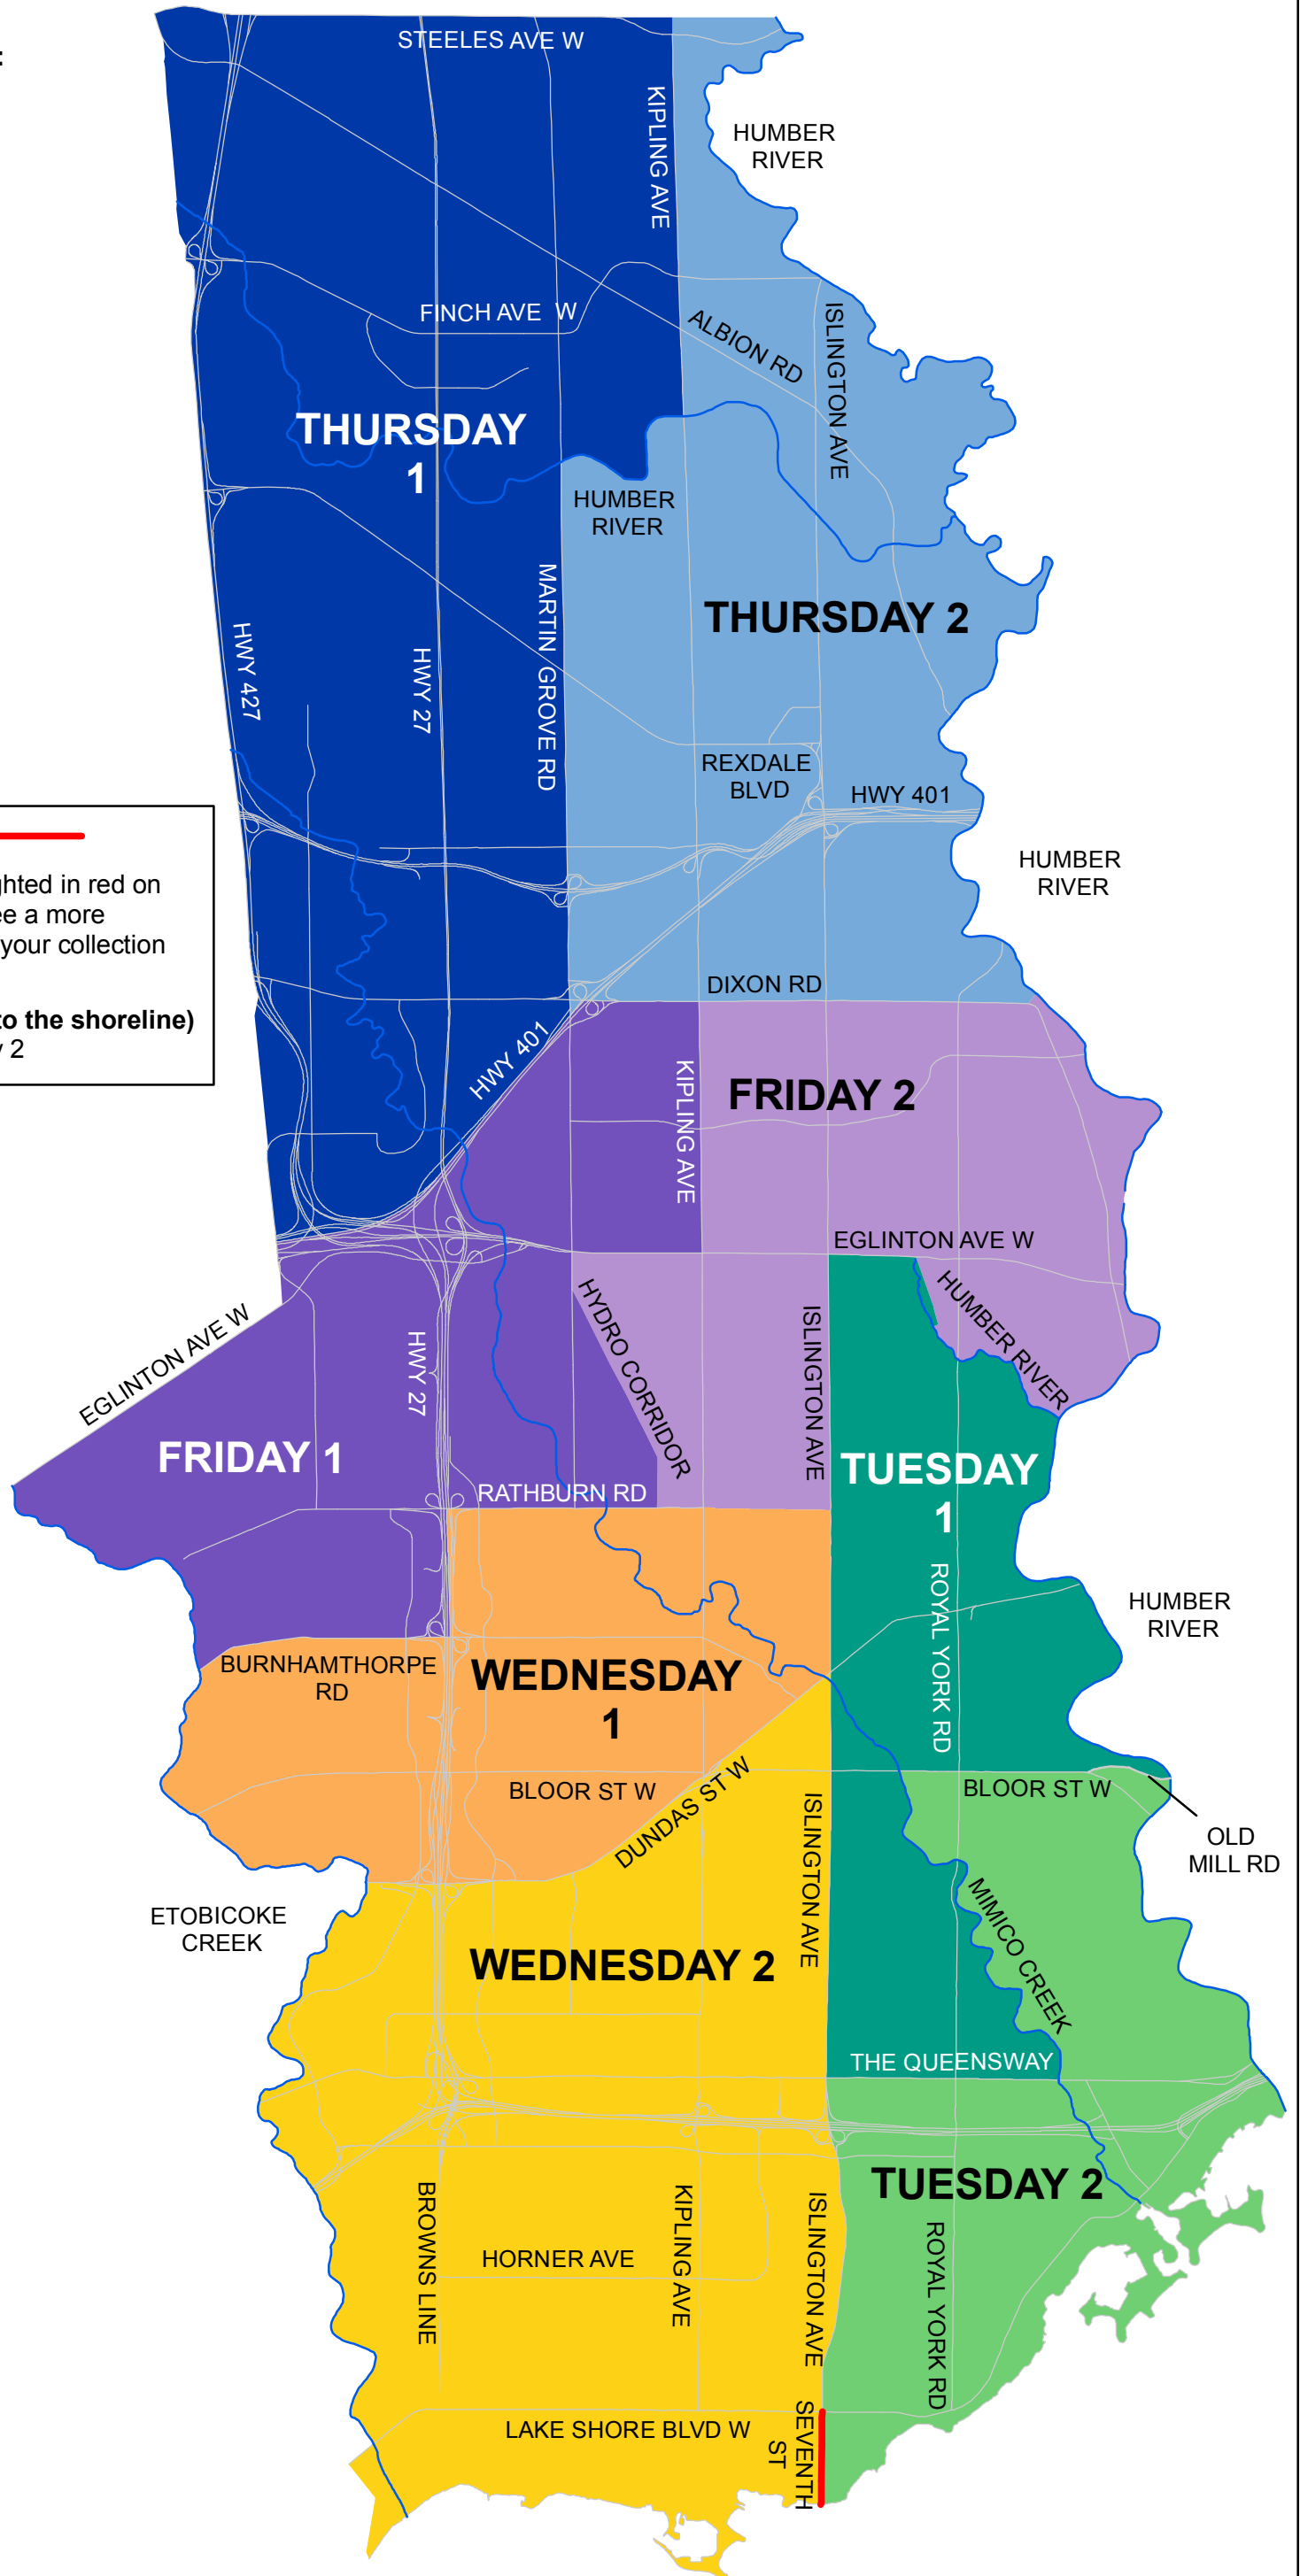

District 1

Single Family Home
Residential Day Collection Areas

SELECT YOUR COLLECTION DAY:

1. Locate your home on the map.
(You can use your browser's zoom tools to make the map bigger, if needed.)

2. Click on the words (e.g. Tuesday 1, Tuesday 2, etc.) in your area.

This will link you to your collection calendar.

BORDER ALERTS:

If your street is listed below, or highlighted in red on the map, please click on the link to see a more detailed map explaining which day is your collection day.

Seventh St.: (LakeShore Blvd. W. to the shoreline)
- both sides collected on Tuesday 2

July 2008