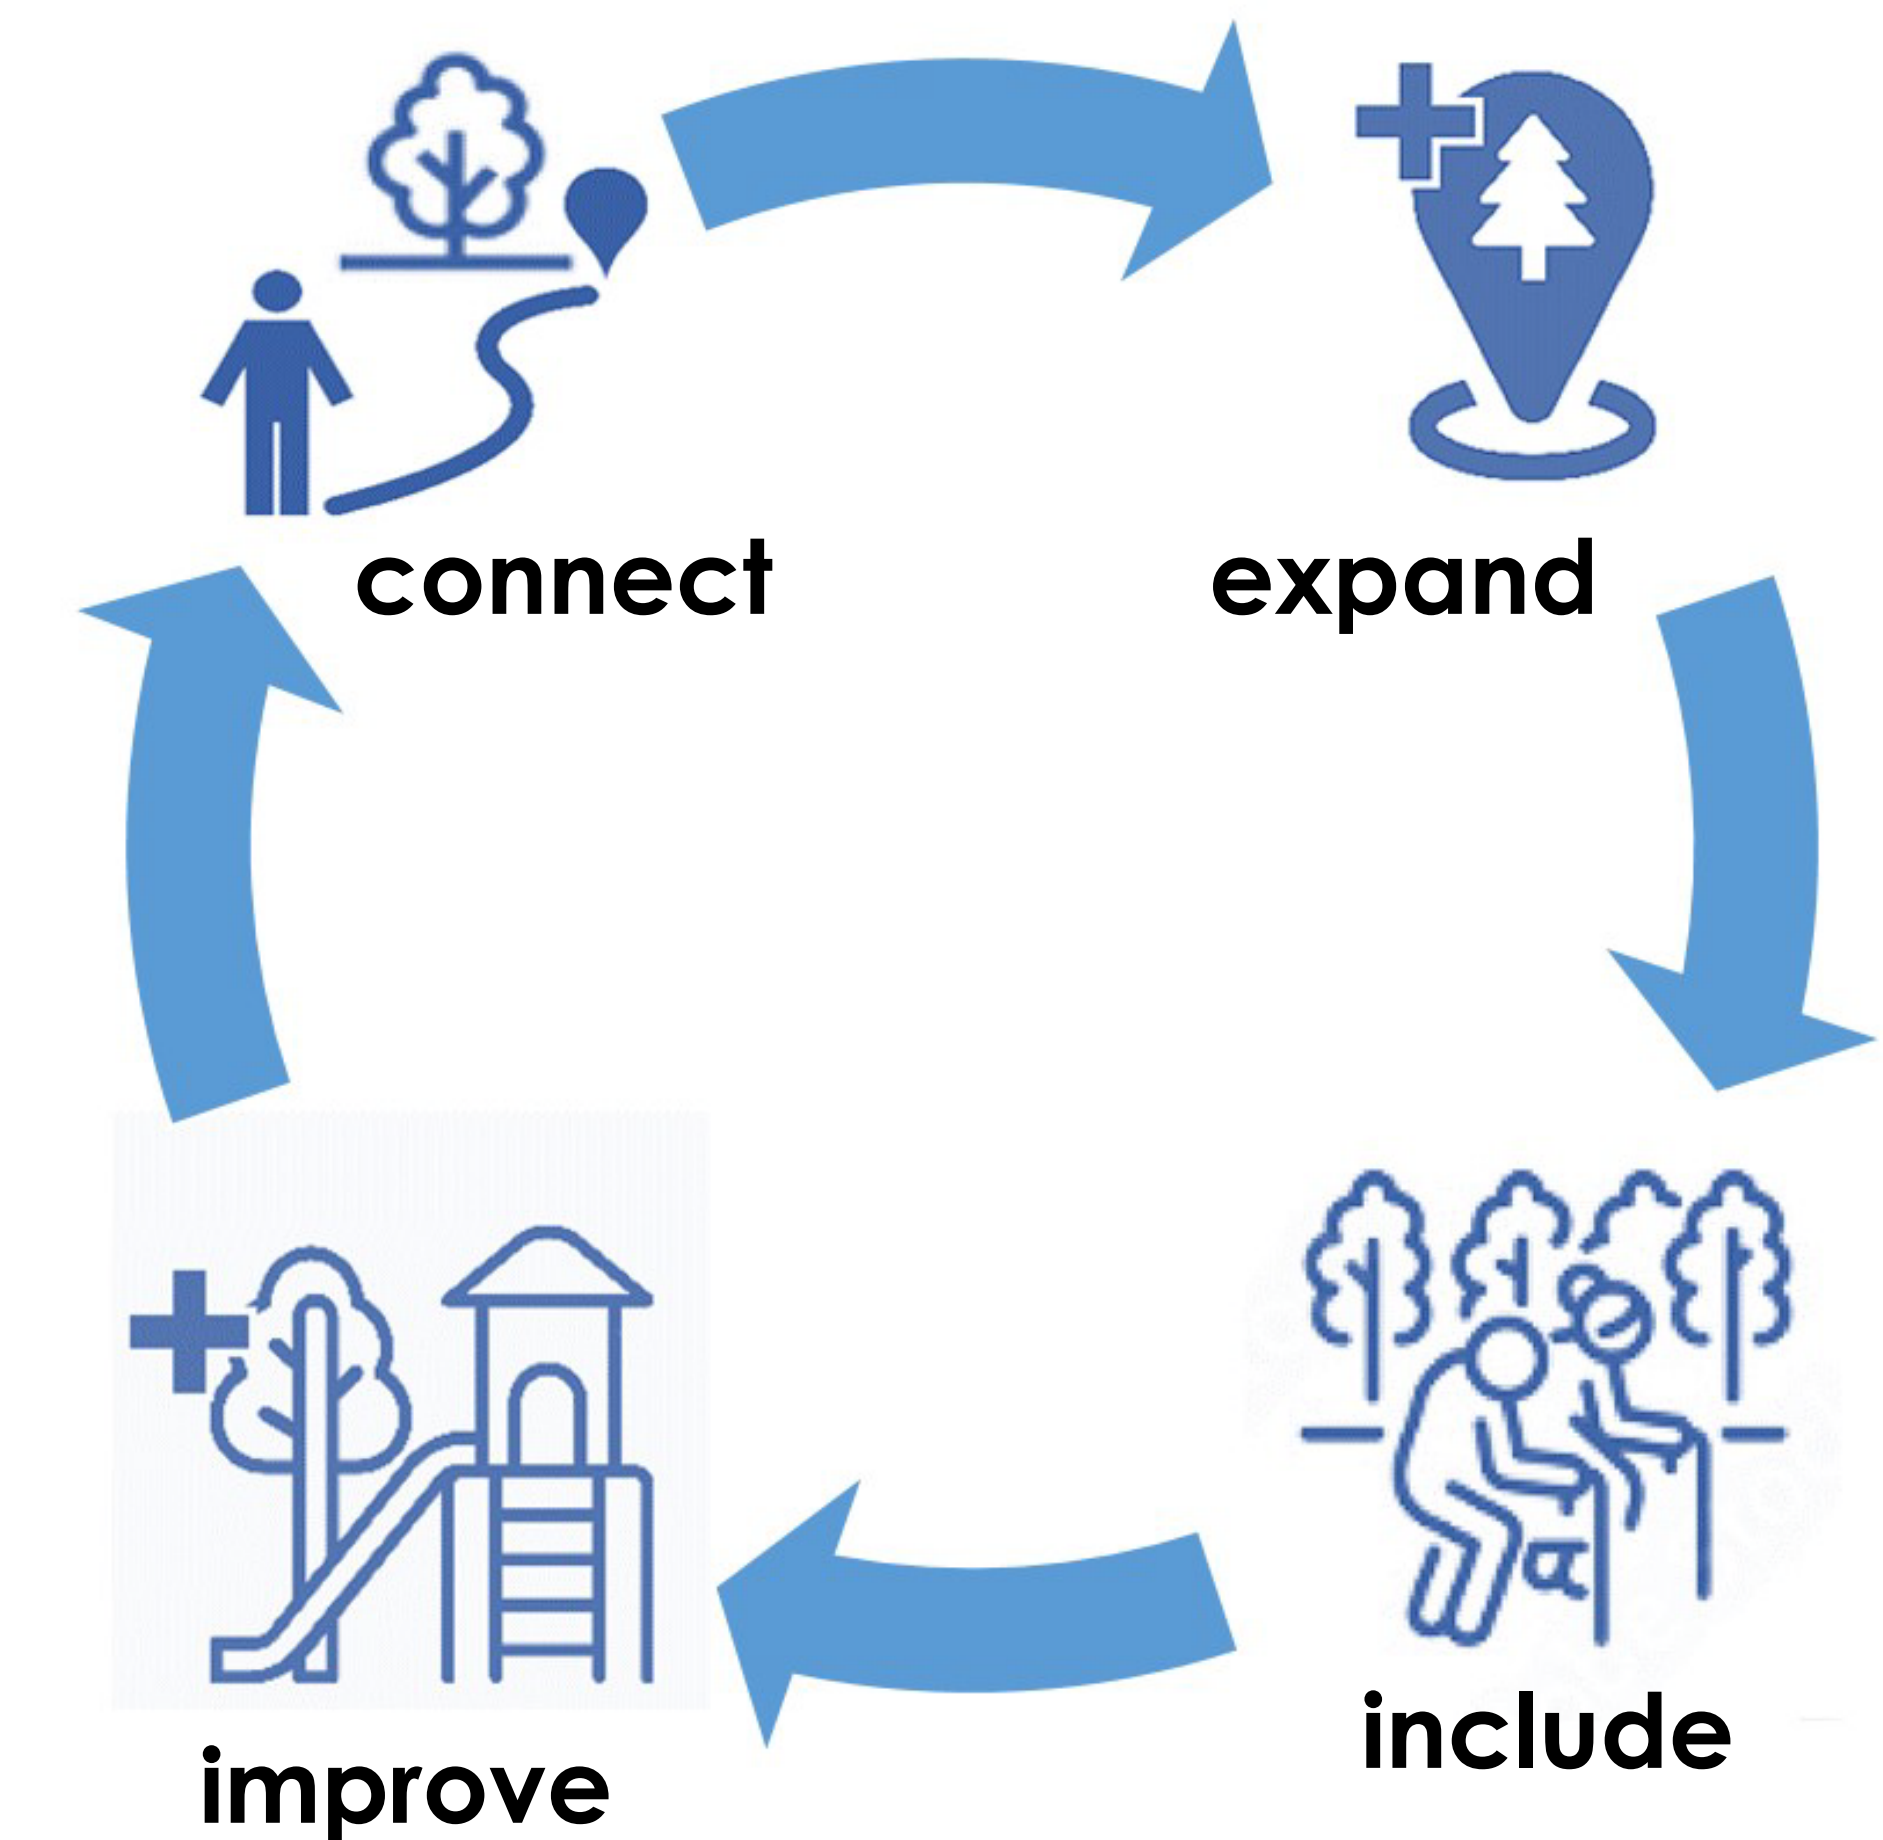

Parks - Parkland Strategy & Function

Parkland Strategy

The four principles of the Parkland Strategy will guide parks planning in the Study Area:

- **Expand** parkland by creating new parks to support growth and address gaps to meet the needs of a livable and diverse city
- **Improve** the function of existing parks through active living, access to nature, and the provision of appropriate spaces for rest, relaxation, and leisure
- **Connect** parks and open spaces, physically and visually so that people, communities and wildlife can navigate to and through the park system
- **Include** everyone by removing barriers and ensuring parks are inclusive and equitable places, accessible for people of all ages, cultures, genders, abilities and incomes

Parkland Function

Park space in the study area will be balanced, providing parks with different functions to allow multiple uses and to serve all age groups

PASSIVE + ECOLOGICAL

Parks mainly used for passive recreation and natural play, biodiversity and ecological services

Trail

Ravine Park

SPORT + PLAY

Parks mainly used for active play, organized or programmed sport and recreation

Playground

Soccer Field

COMMUNITY + CIVIC

Parks mainly used for community activities, interaction and social cohesion

Square

Community Park

Parks - Existing and Planned

1. What improvements would you like to see in the existing parks?
2. Where do you want new parks?
3. Are there any barriers that prevent you from accessing the trails and ravines in the area?