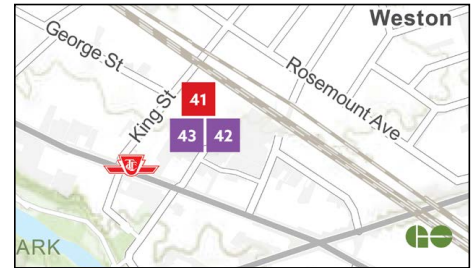

DUNDAS WEST

44 SONIC BIKES!
Stephanie Orlando
Bike Pirates
1564 Bloor St. W.

45 I'M CLIMATE
ARCTRN Group
213 Sterling Rd.

46 NUIT BLANCHE @ MOCA
Various artists
Museum of Contemporary Art
158 Sterling Rd #100