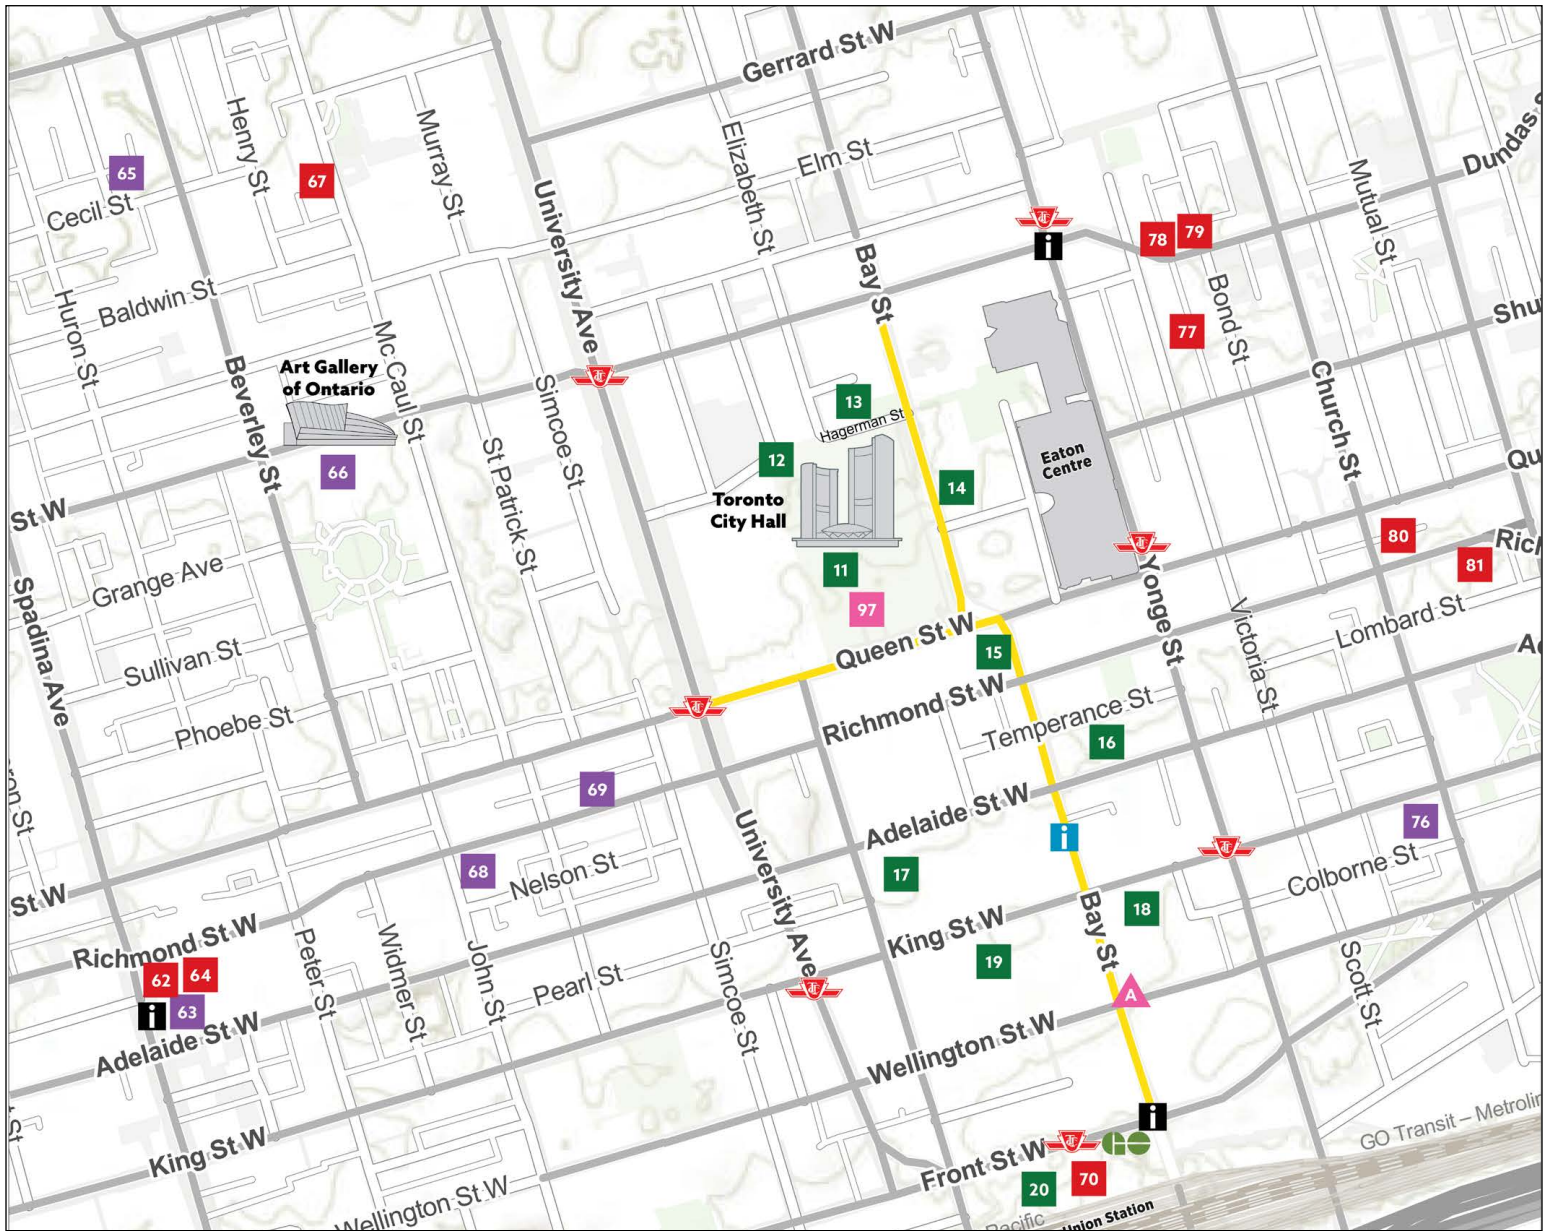

DOWNTOWN

Disturbed Landscape

Curated by Kari Cwynar

Encounter a series of reversals and disruptions to the built environment in Toronto's financial district. In the corporate headquarters, bank plazas, governmental buildings and overlooked parking lots of the city's commercial centre, artists unearth the systems that shape Toronto as a city and highlight the ever-present relationship between land, economy and power in urban environments. The Disturbed Landscape exhibition consists of the projects marked in green.

11 **WELLSPRING**
Jenine Marsh
Nathan Phillips Square
100 Queen St. W.
*Funded by the
Government of Ontario*

12 **ECLIPSE**
**Naomi Rincón
Gallardo**
City Hall Loading Dock
100 Queen St. W.

13 **ASSEMBLIES**
Eve Tagny
Parking Lot
12 Hagerman St.

14 **SONGS TO
THE SUN**
Scott Rogers
483 Bay St.

15 **A PRACTICAL GUIDE**
Divya Mehra
390 Bay St.
*Sponsored by
Cadillac Fairview*

16 **DAYLIGHT**
**Archer Pechawis &
Ian Goodtimes**
Bay-Adelaide
Centre Plaza
40 Adelaide St W.