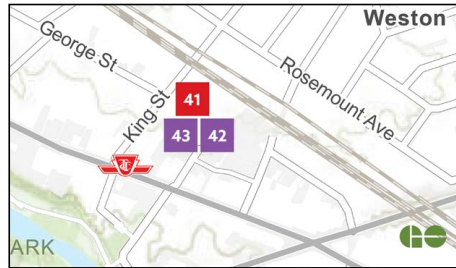

WESTON

41 UNDOCUMENTED. STORIES
Shakespeare in Action
Artscape Weston Common
34 John St.

42 ARTSCAPE WESTON
COMMONS @ NUIT BLANCHE
Various Artists
34 John St.

43 ROOTED IN CHANGE
Star Nahwegahbo
34 John St.
Produced by UrbanArts