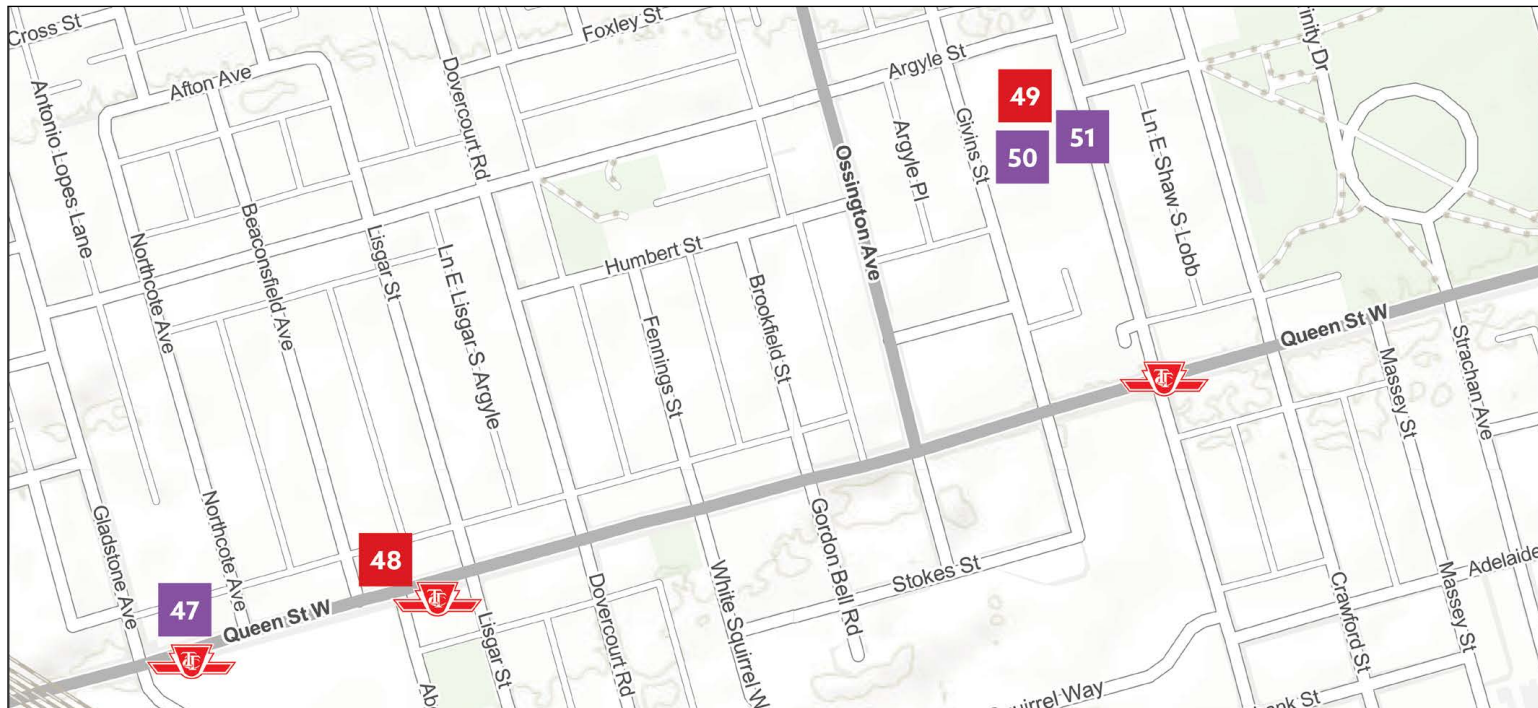

187 Bay St.

WYCHWOOD

**52 BAM! NIGHT
MARKET!**
Various Artists

Artscape Wychwood
601 Christie St.

53 STORY LINES

Walter Segers
Artscape Wychwood
601 Christie St.

**SHARE YOUR NIGHT WITH
#NBTO23**

WEST QUEEN WEST