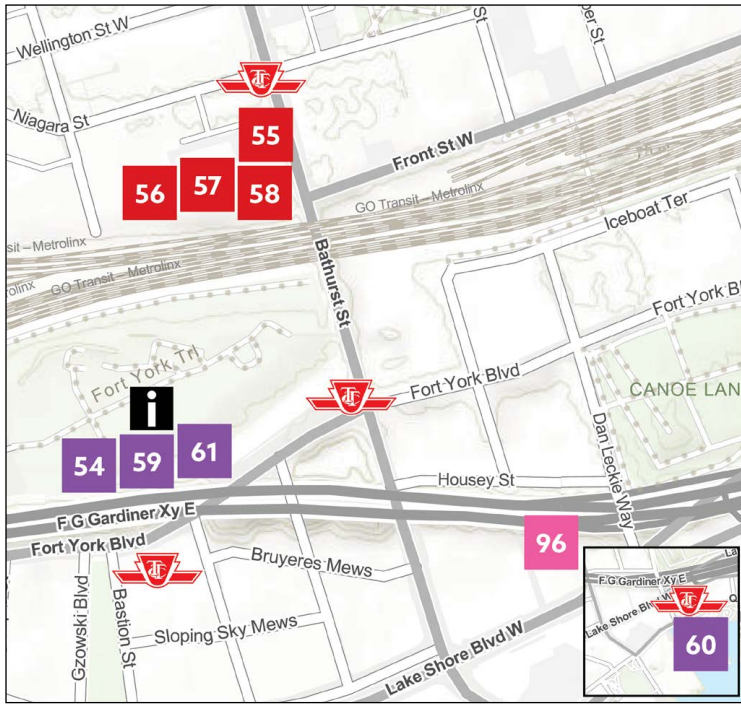

51 MILLENNIAL X & MORE

Various Artists
Artscape Youngplace
180 Shaw St.

WATERFRONT

71 TRANSLUNAR FORMATIONS

PIX FILM
Collective
Parking Lot
7 Queens Quay E.
Sponsored by
Waterfront Toronto

72 FUTURE BLOCKS

Haunts Collective
Parking Lot
7 Queens Quay E.
Sponsored by
Waterfront Toronto

73 PETS

Christy Kunitzky
Waterfront Promenade
7 Queens Quay E.

Sponsored by
Waterfront Toronto

74 AVIAN

April Hickox
Waterfront Promenade
Wall
39 Queens Quay E.

FORT YORK

**54 BEYOND CONCRETE
FEAT. VARIOUS
WORKS**
Various Artists
Bentway Skate Trail
250 Fort York Blvd.
*Produced by
The Bentway*

**55 YOUR LIFE
MATTERS**
Tristan Sauer
STACKT Market
28 Bathurst St.

56 TIGHT SPACES
Roda Medhat
STACKT Market
28 Bathurst St.

57 CYBERNETIC 3.0
Joy
STACKT Market
28 Bathurst St.

58 TRACES OF US
IC Contemporary
STACKT Market
28 Bathurst St.

**59 STAGING
GROUNDS,
FEAT. FOUNTAIN
MONUMENTAL**
**Agency-Agency,
SHEEP & Logan
MacDonald**
Bentway Staging
Grounds, corner of
Lake Shore Blvd. &
Dan Leckie Way