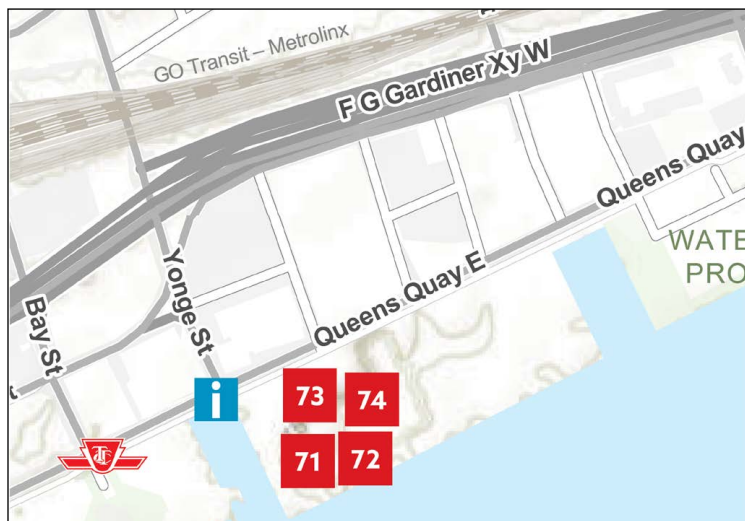

187 Bay St.

WYCHWOOD

**52 BAM! NIGHT
MARKET!**
Various Artists

Artscape Wychwood
601 Christie St.

53 STORY LINES

Walter Segers
Artscape Wychwood
601 Christie St.

**SHARE YOUR NIGHT WITH
#NBTO23**

WEST QUEEN WEST

Spoken Soul
Collective
Artscape Small World
Music Society
180 Shaw St.
Studio #101

50 THE SYNAGOGUE AT BABYN YAR: TURNING THE NIGHTMARE OF EVIL INTO A SHARED DREAM OF GOOD

Koffler Centre
of the Arts
Artscape Youngplace
180 Shaw St. 2nd Floor

51 MILLENNIAL X & MORE

Various Artists
Artscape Youngplace
180 Shaw St.

WATERFRONT

71 TRANSLUNAR FORMATIONS

PIX FILM
Collective
Parking Lot
7 Queens Quay E.
Sponsored by
Waterfront Toronto

72 FUTURE BLOCKS

Haunts Collective
Parking Lot
7 Queens Quay E.
Sponsored by
Waterfront Toronto

73 PETS

Christy Kunitzky
Waterfront Promenade
7 Queens Quay E.

Sponsored by
Waterfront Toronto

74 AVIAN

April Hickox
Waterfront Promenade
Wall
39 Queens Quay E.