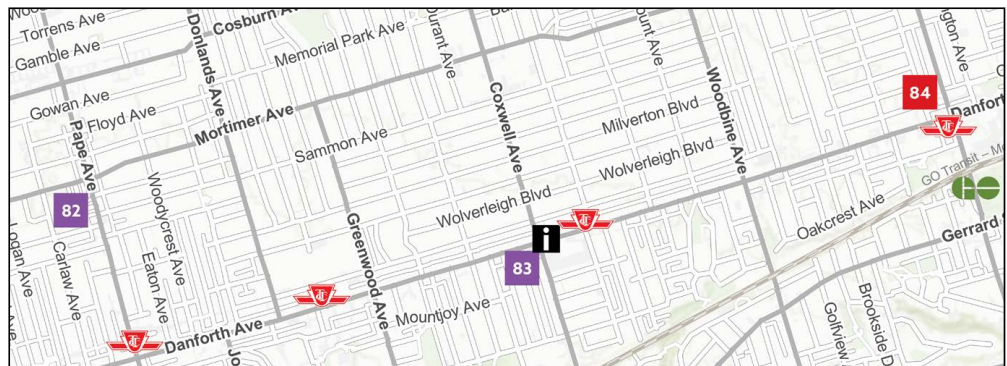

DANFORTH EAST

82 PLANT A SEED
Various Artists
Story Arts Centre
Centennial College
951 Carlaw Ave

83 FUTURE OF THE
DANFORTH
Various Artists
Danforth Ave.
between Donlands
& Greenwood TTC
Stations
Produced by
East End Arts

84 12 HOURS OF
BIPOC MUSIC
North Love Arts
Collective
The Don on Danforth
15 Chisholm Ave.

SHARE YOUR NIGHT WITH
#NBTO23