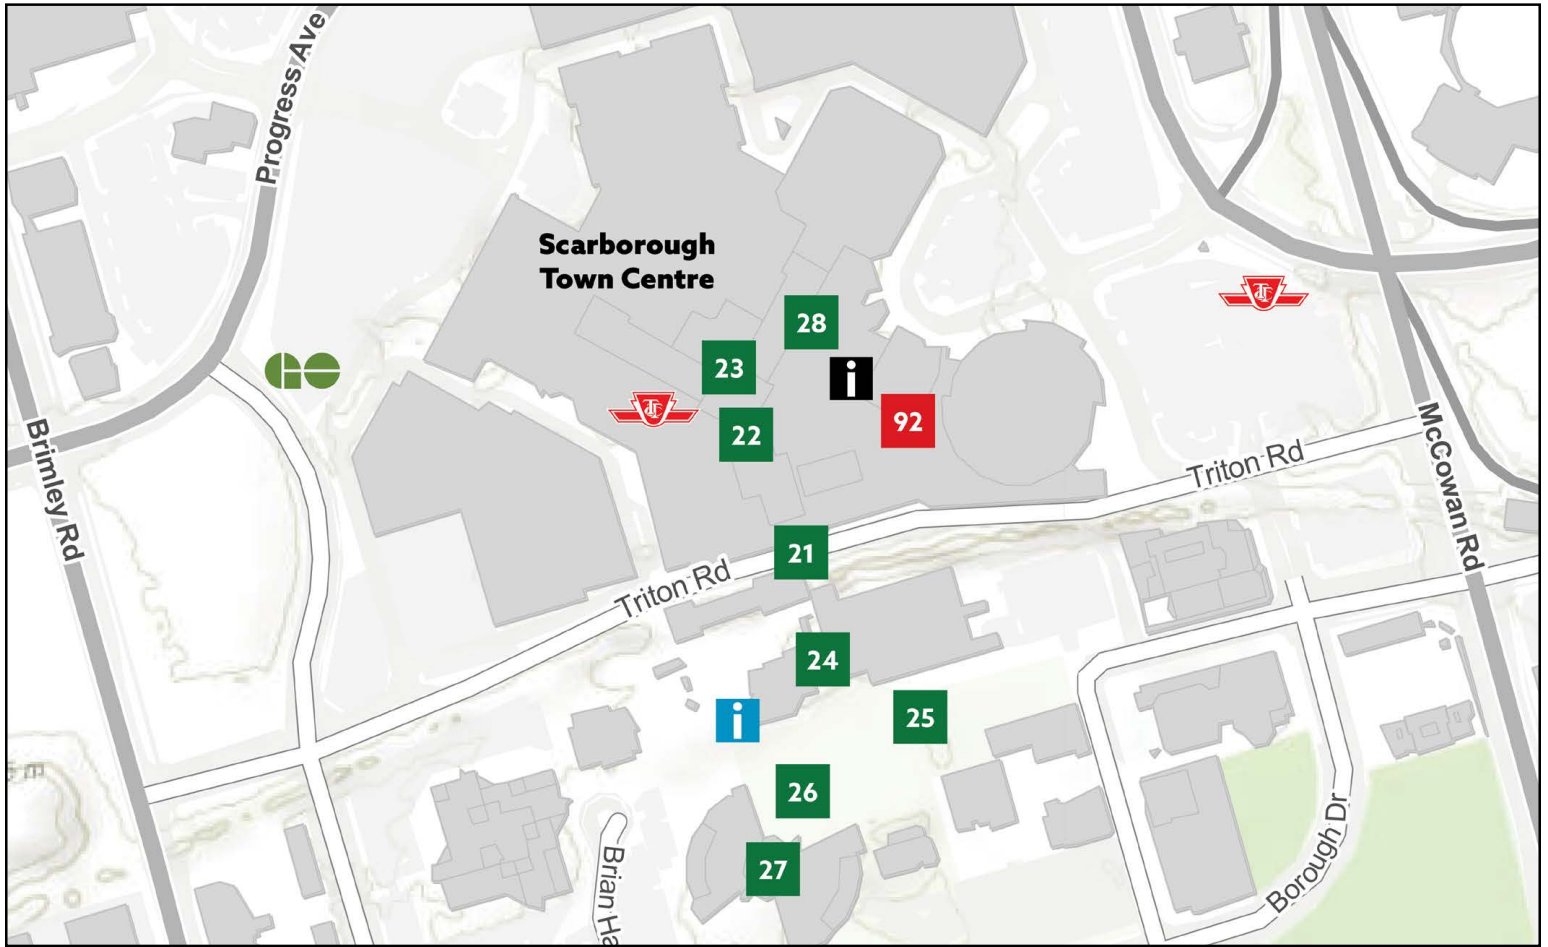

84 12 HOURS OF
BIPOC MUSIC
North Love Arts
Collective
 The Don on Danforth
 15 Chisholm Ave.

SHARE YOUR NIGHT WITH
 #NBTO23

In the Aggregate

Curated by Noa Bronstein

Explore ideas of togetherness, friendship, allyship and collectivity that point to Toronto's unique urban topography. Experience public spaces transformed through the assembly of shared experiences whose cumulative effects are greater than the sum of their parts – a gesture of profound optimism in the possibilities of communal and shared space-making and city-building. The **In the Aggregate** exhibition consists of projects marked in green.