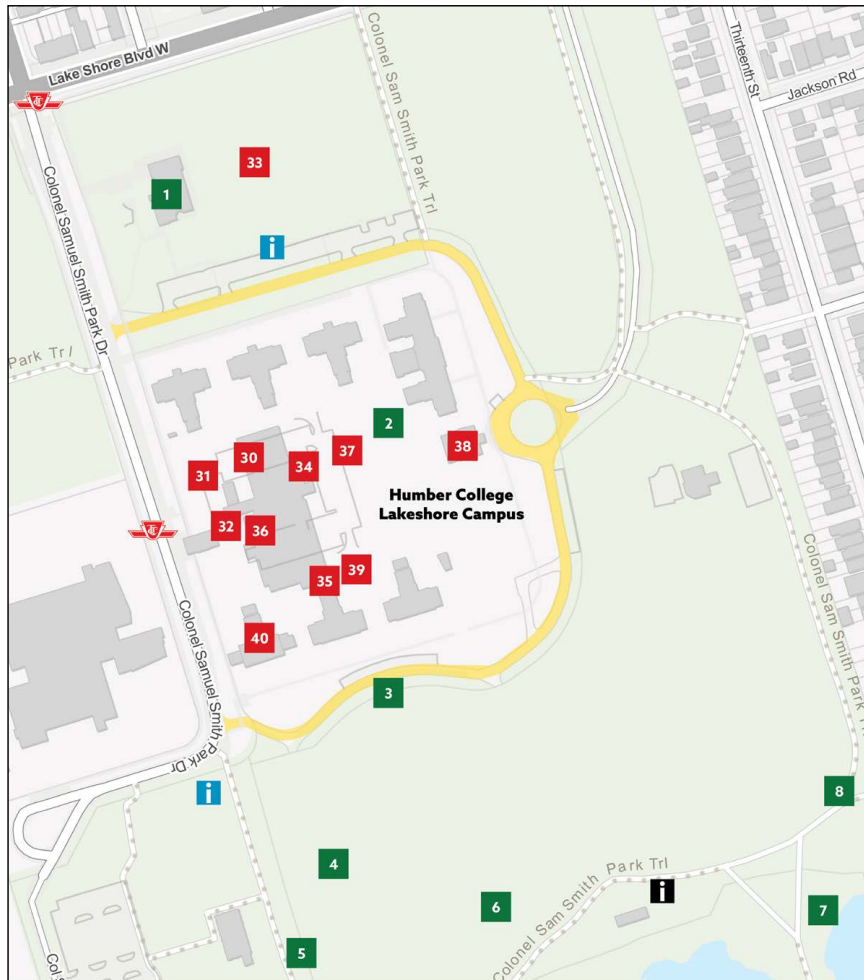

Etobicoke

11 Colonel Samuel Smith Park Dr.

Humber

65 Colonel Samuel Smith Park Dr.

Downtown

300 Bay St.

Waterfront

7 Queens Quay E.

Scarborough

Albert Campbell Sq., 150 Borough Dr.

Information is subject to change.

For the latest information, visit toronto.ca/nbto.

MAP LEGEND

- COMMISSIONED PROJECT
- INDEPENDENT PROJECT
- MAJOR INSTITUTION PROJECT
- SPECIAL PROJECT
- EXPERIENTIAL ACTIVATION
- i INFO CENTRE
- i EVENT CENTRE
- TTC STATION OR STOP
- GO STATION OR STOP
- ROAD CLOSURES
- BRIDGE

MAPS NOT TO SCALE

ETOBICOKE

Shoaling

Curated by Lillian O'Brien Davis

Enter a multivocal exhibition focusing on connections between land and water that link threads of memory, climate, race and labour in response to the neighborhood's proximity to water and states of transition and growth. Using performance, video, sculpture and various technologies, artists address the complex relationships between human life and plant ecologies while exploring inter-species approaches to sustainability. The **Shoaling** exhibition consists of projects marked in green.

- 1 **THE MYSTERY OF THE TWISTED FANTASY**
Alvin Luong
 Assembly Hall Theatre
 1 Colonel Samuel Smith Park Dr.
- 2 **CAEMENTARIUM**
Dana Prieto & Reza Nik
 Humber College
 G Building Courtyard & F Building Exterior
 17 Colonel Samuel Smith Park Dr.