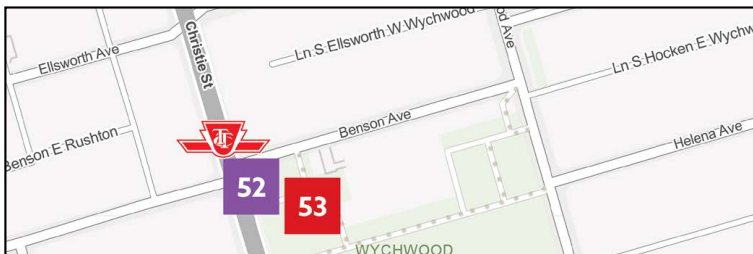

Han Sol (Angela Kim)
Blitz Art Gallery
110 Richmond St. E.

**97 SHE WORK HARD
FOR IT**

Various Artists
City Hall South Lawn
100 Queen St. W.
*Sponsored by
Johnnie Walker*

**A SHINE BRITE BY
SHINE FOUNDATION**

187 Bay St.

WYCHWOOD

**52 BAM! NIGHT
MARKET!**
Various Artists

Artscape Wychwood
601 Christie St.

53 STORY LINES

Walter Segers
Artscape Wychwood
601 Christie St.

**SHARE YOUR NIGHT WITH
#NBTO23**

WEST QUEEN WEST