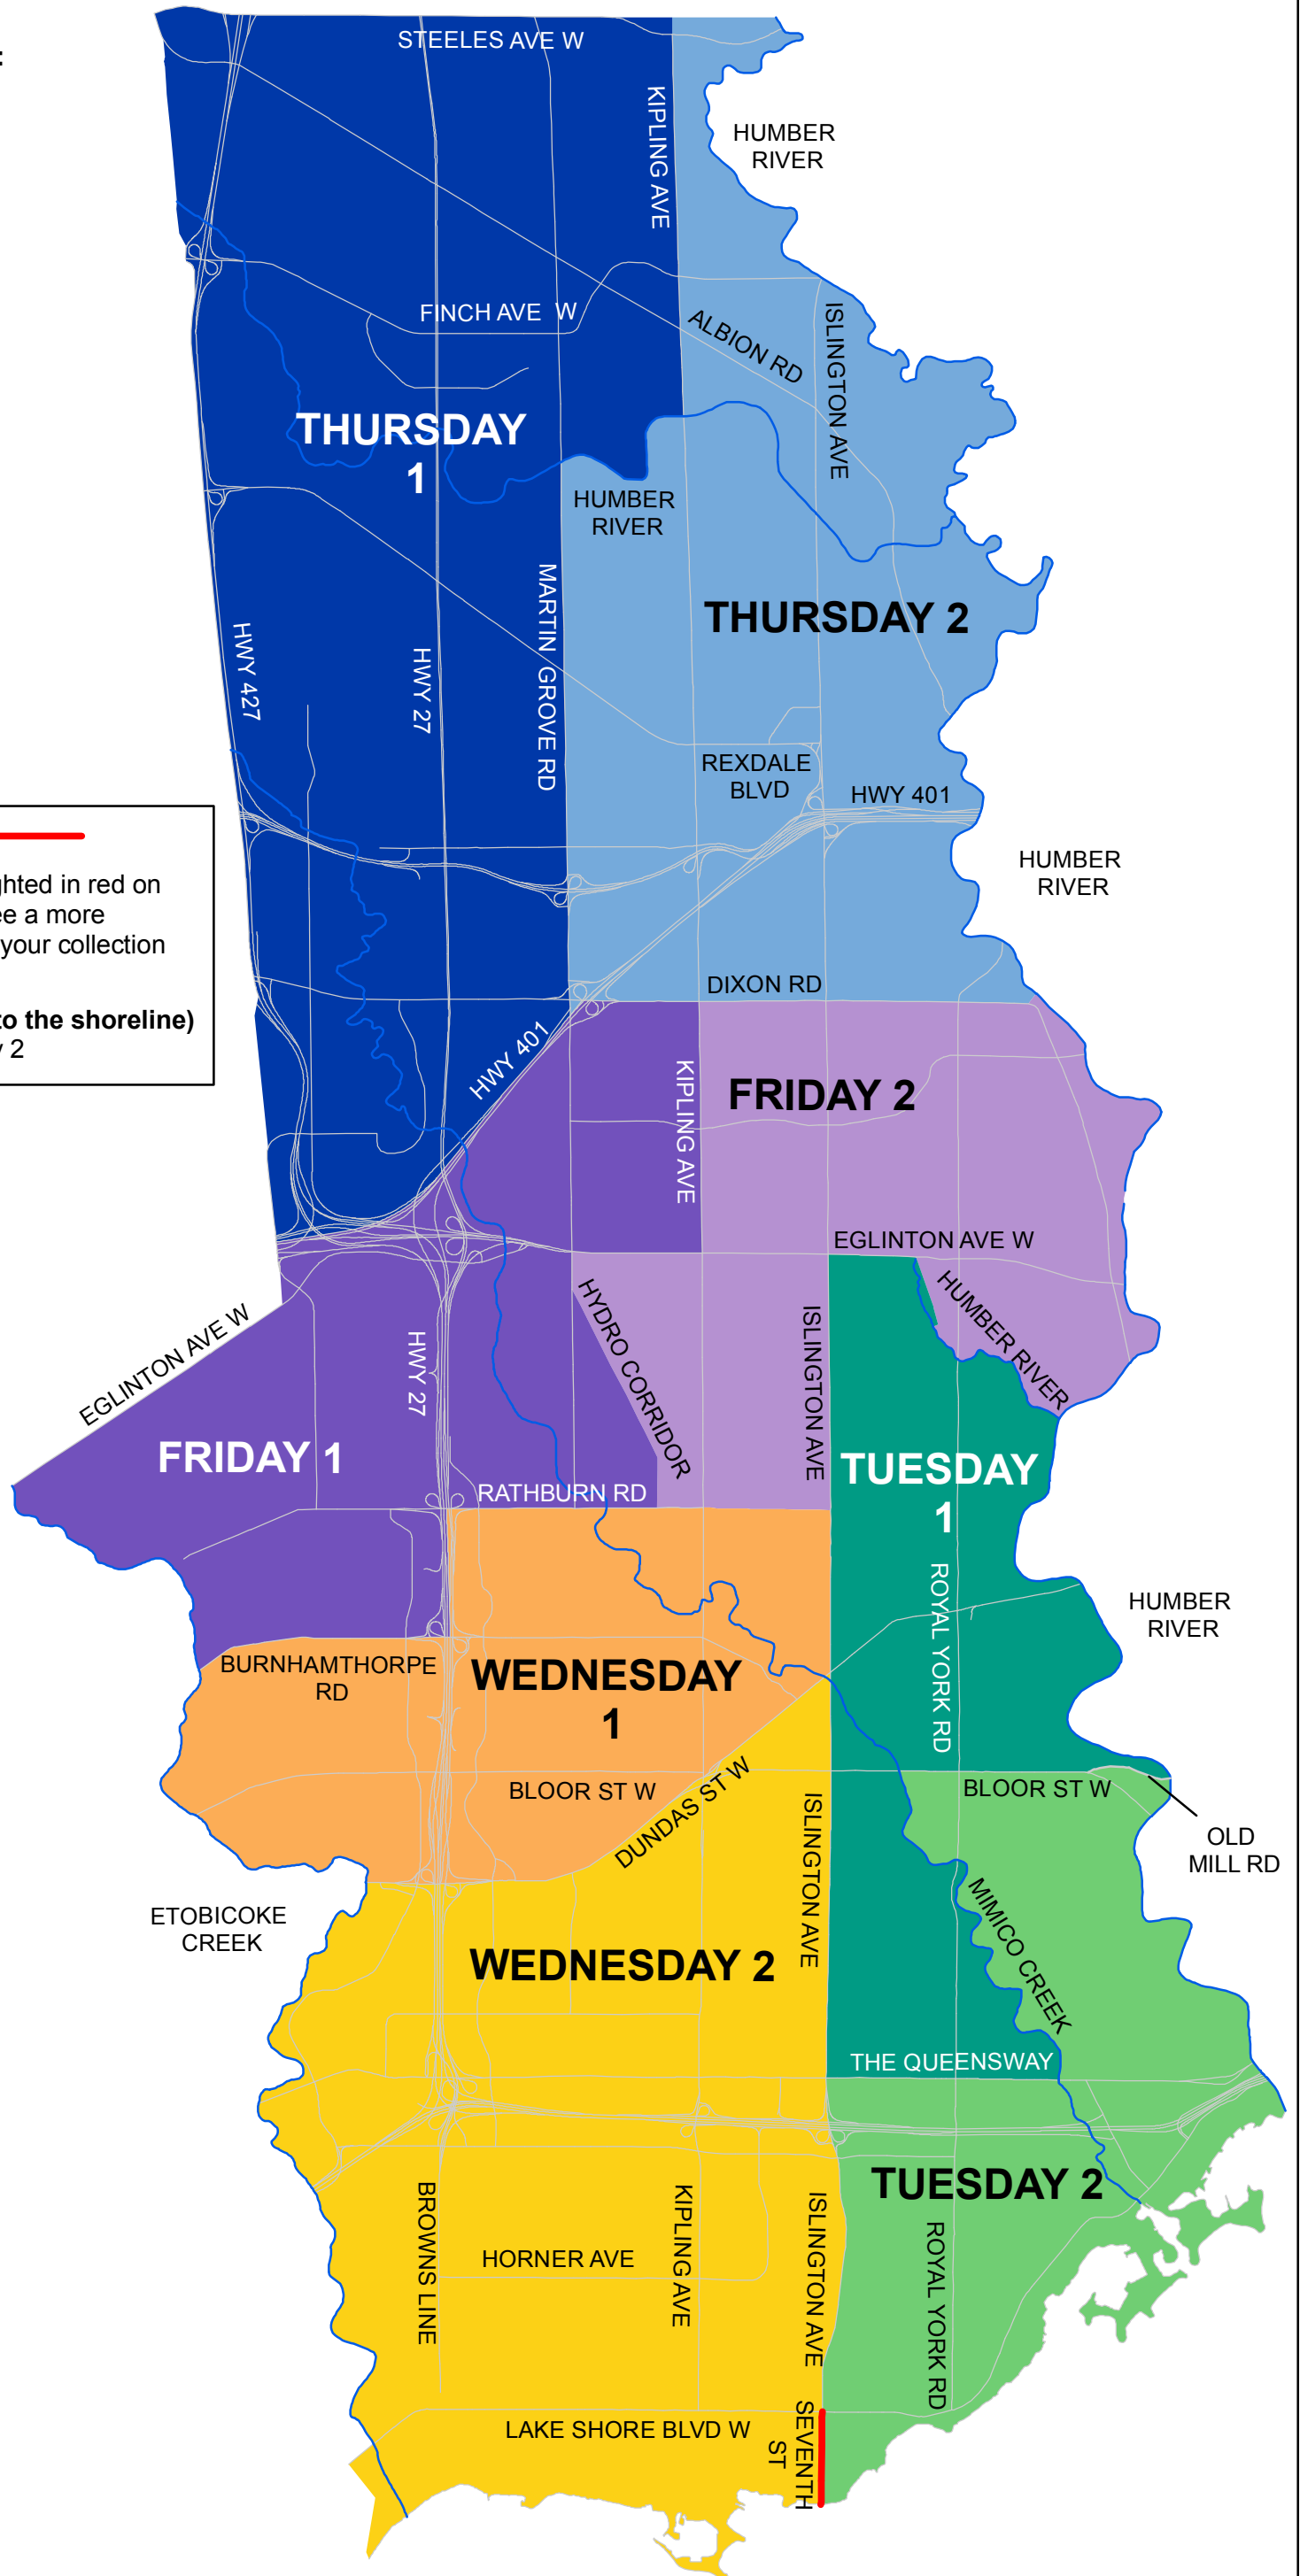

District 1

Single Family Home
Residential Day Collection Areas

SELECT YOUR COLLECTION DAY:

1. Locate your home on the map.
(You can use your browser's zoom tools to make the map bigger, if needed.)
2. Click on the words (e.g. Tuesday 1, Tuesday 2, etc.) in your area. This will link you to your collection calendar.

BORDER ALERTS:

If your street is listed below, or highlighted in red on the map, please click on the link to see a more detailed map explaining which day is your collection day.

Seventh St.: (LakeShore Blvd. W. to the shoreline)
- both sides collected on Tuesday 2