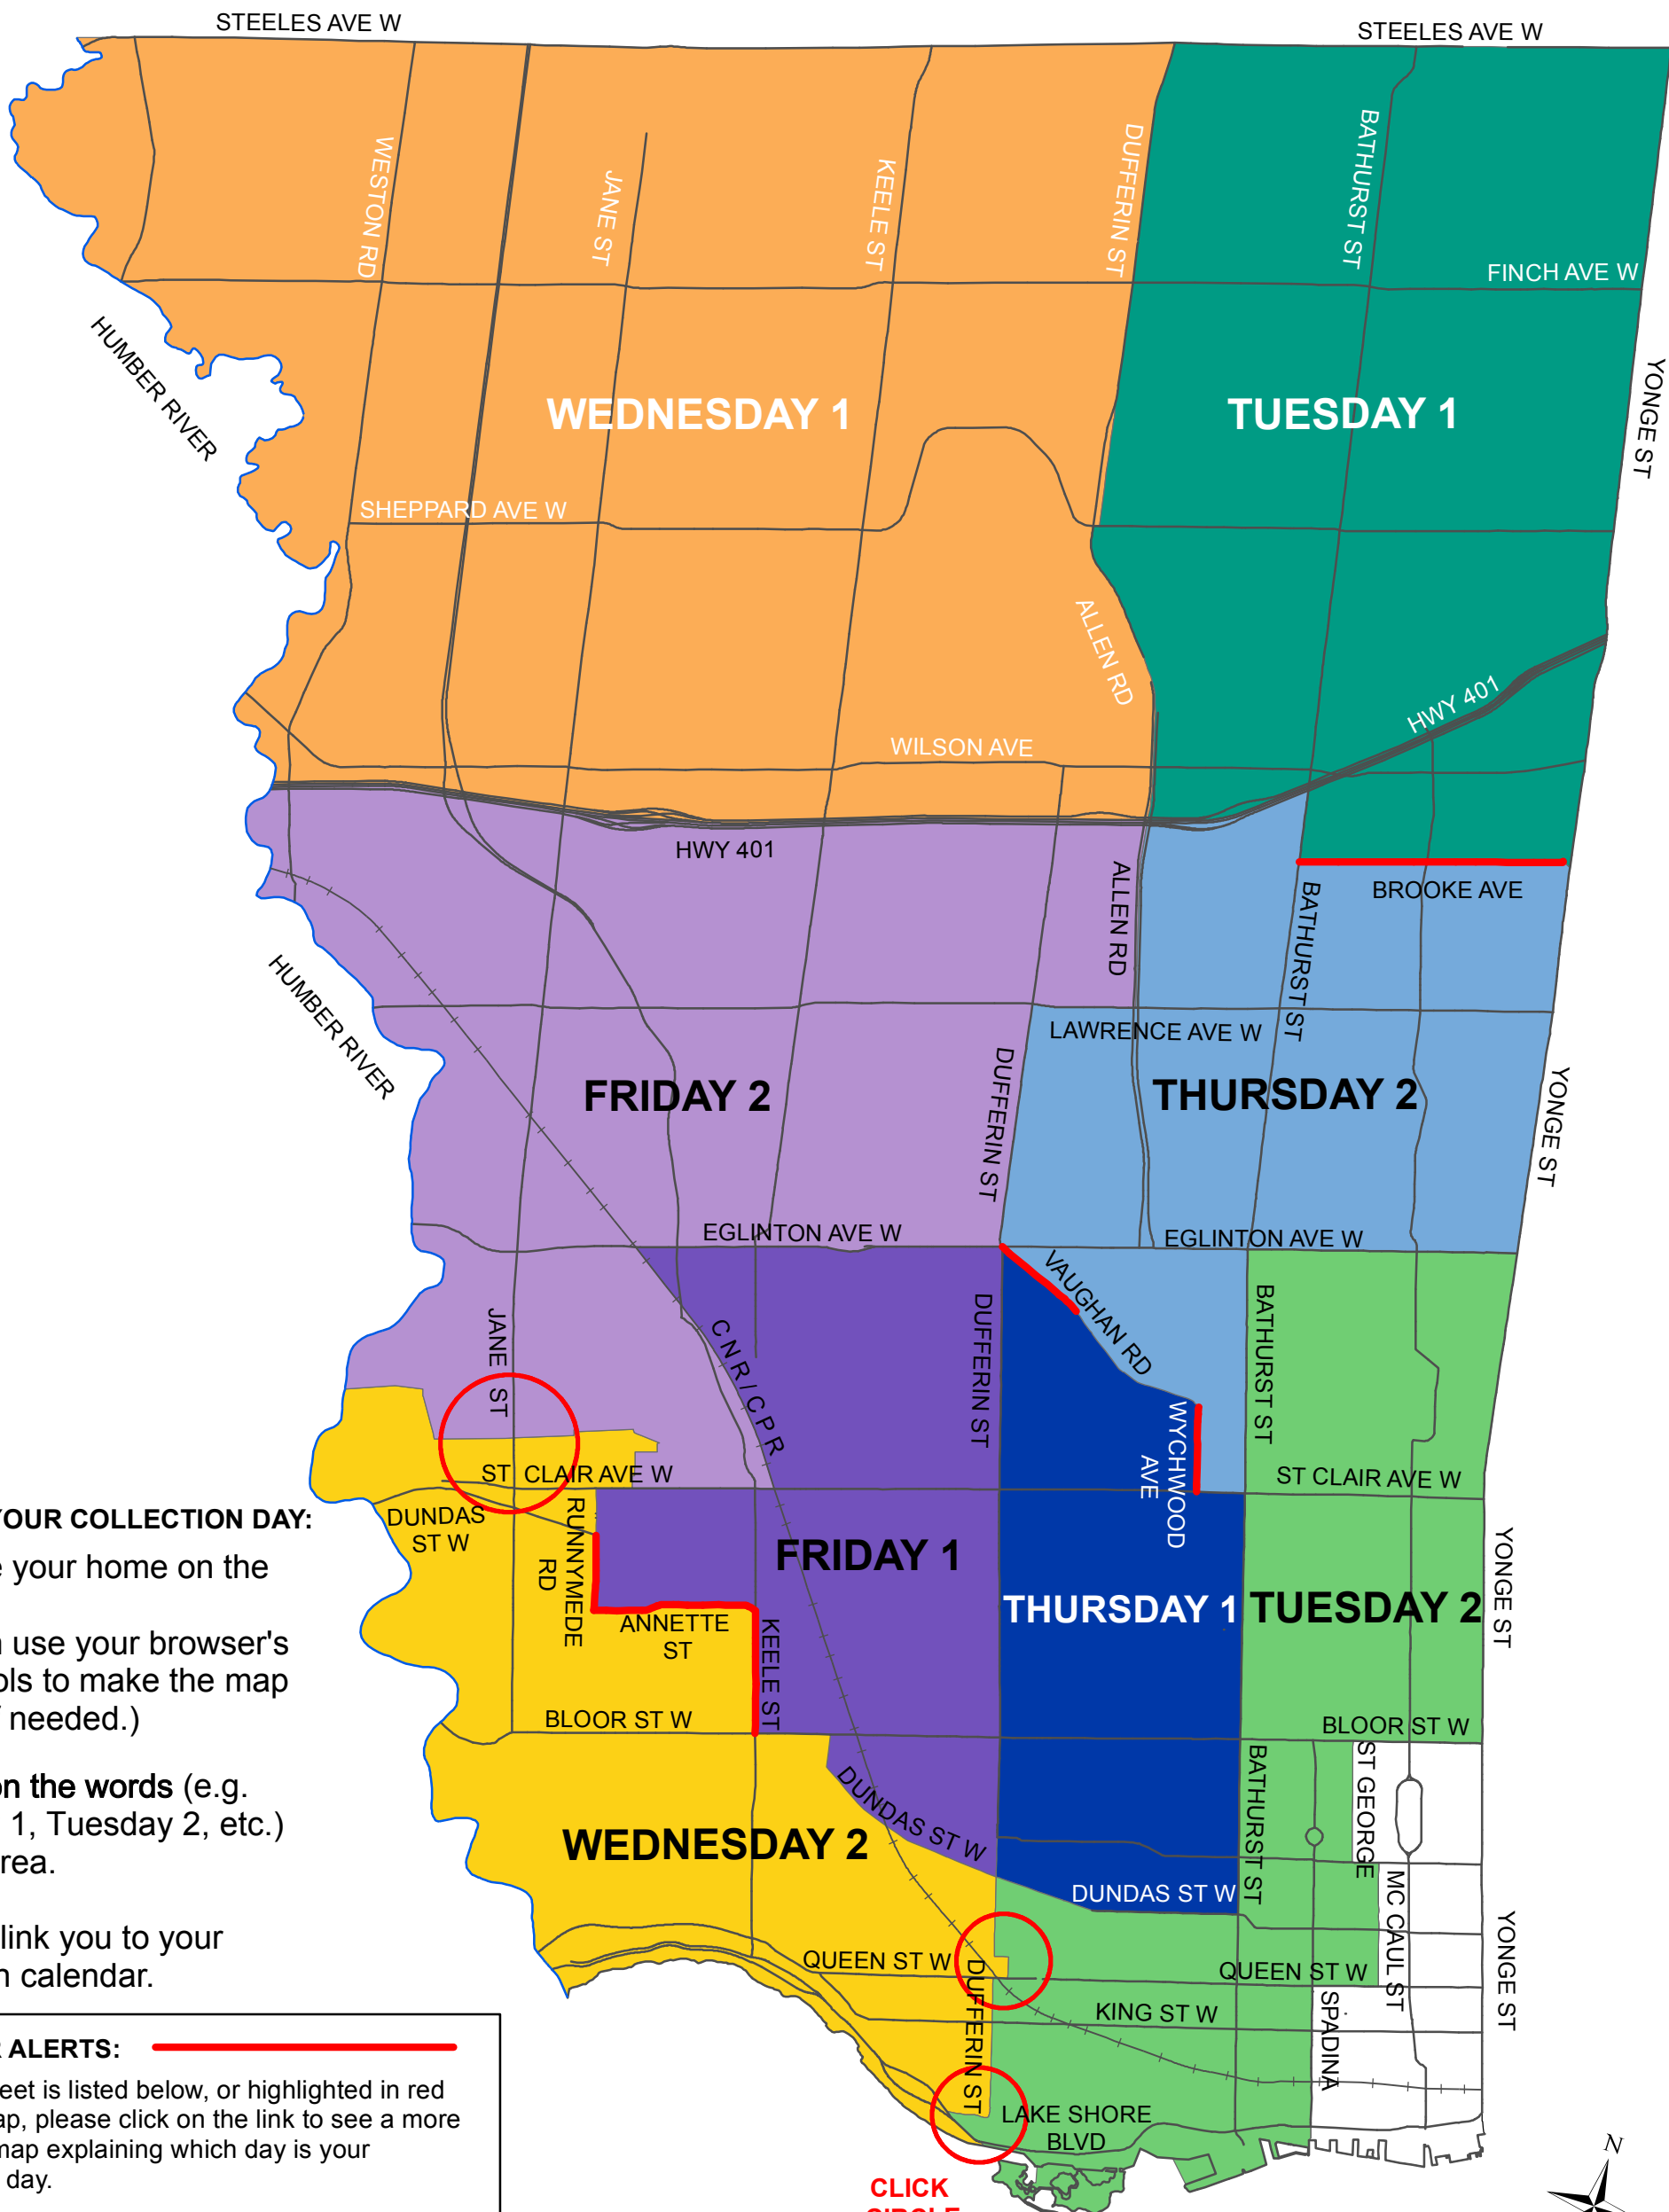

District 2

Single Family Home
Residential Day Collection Areas
Effective April 03, 2012

SELECT YOUR COLLECTION DAY:

1. Locate your home on the map.
(You can use your browser's zoom tools to make the map bigger, if needed.)
2. Click on the words (e.g. Tuesday 1, Tuesday 2, etc.) in your area.

This will link you to your collection calendar.

BORDER ALERTS:

If your street is listed below, or highlighted in red on the map, please click on the link to see a more detailed map explaining which day is your collection day.

- Annette St: (Runnymede Rd to Keele St)**
- both sides collected on Friday 1
- Brooke Ave: (Bathurst St to Mason Blvd)**
- both sides collected on Tuesday 1
- Keele St: (Bloor St W to Annette St)**
- both sides collected on Friday 1
- Runnymede Rd: (Annette St to Dundas St W)**
- both sides collected on Friday 1
- Vaughan Rd: (Dufferin St to Oakwood Ave)**
- both sides collected on Thursday 1
- Wychwood Ave: (St. Clair Ave W to Vaughan Rd)**
- both sides collected on Thursday 2

**CLICK
CIRCLE
FOR A
DETAILED
MAP**