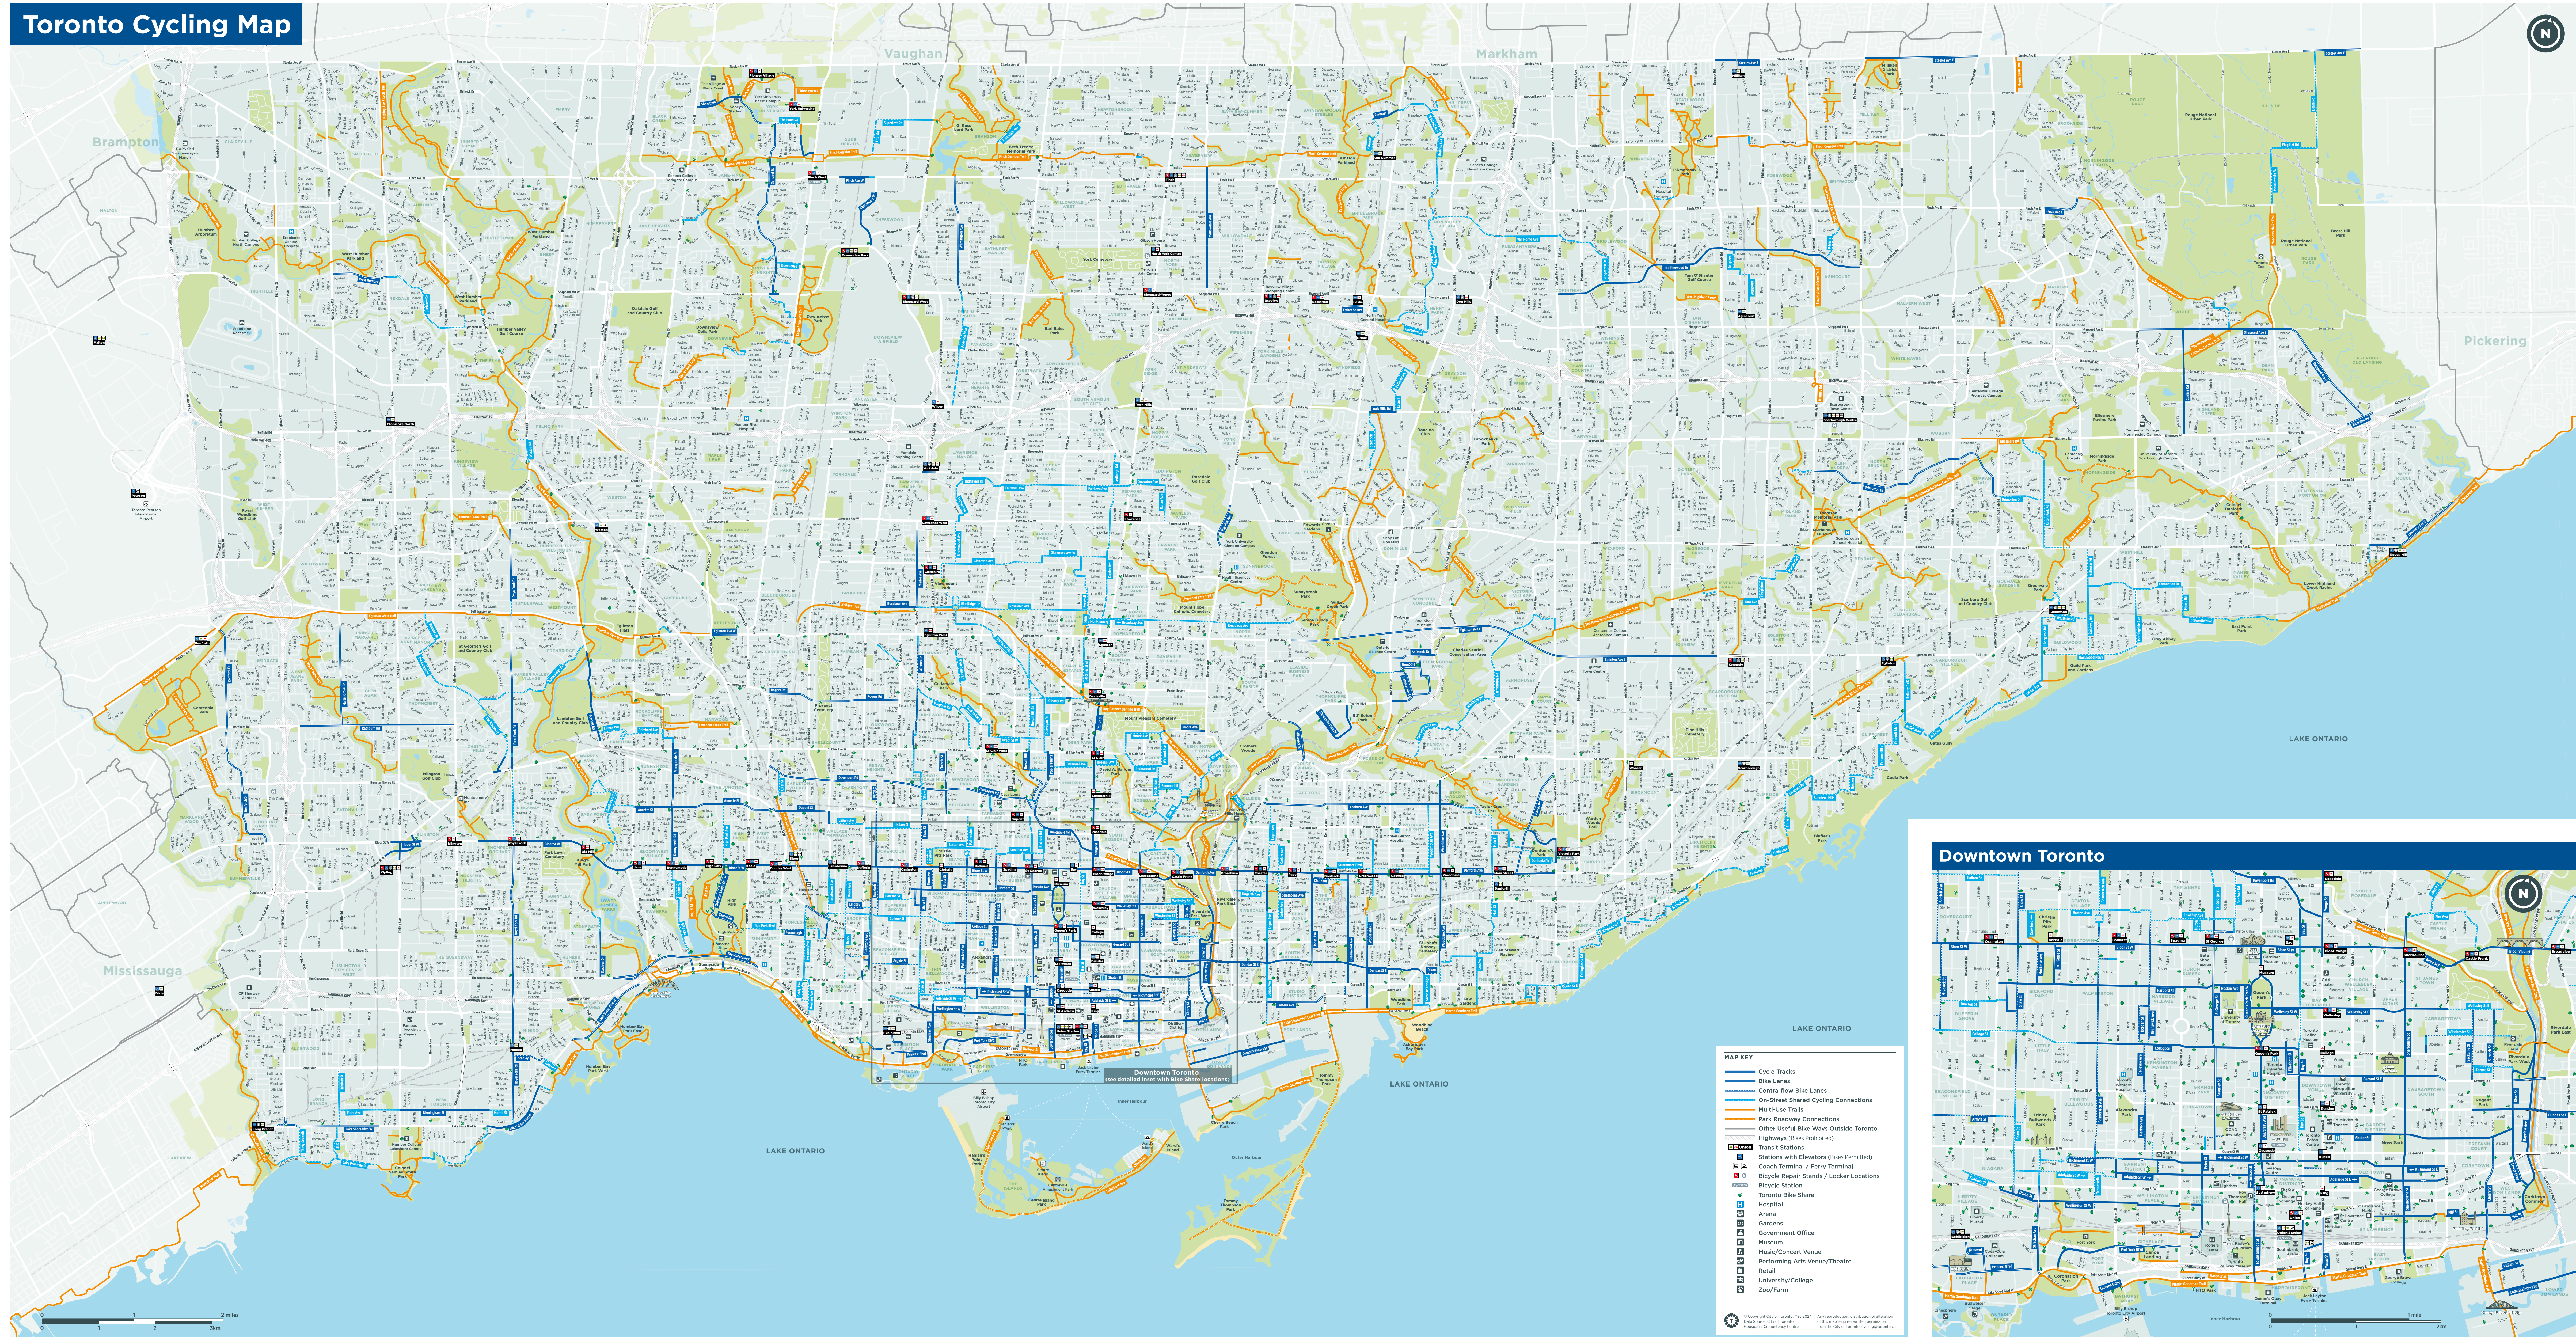

Toronto Cycling Map

Downtown Toronto