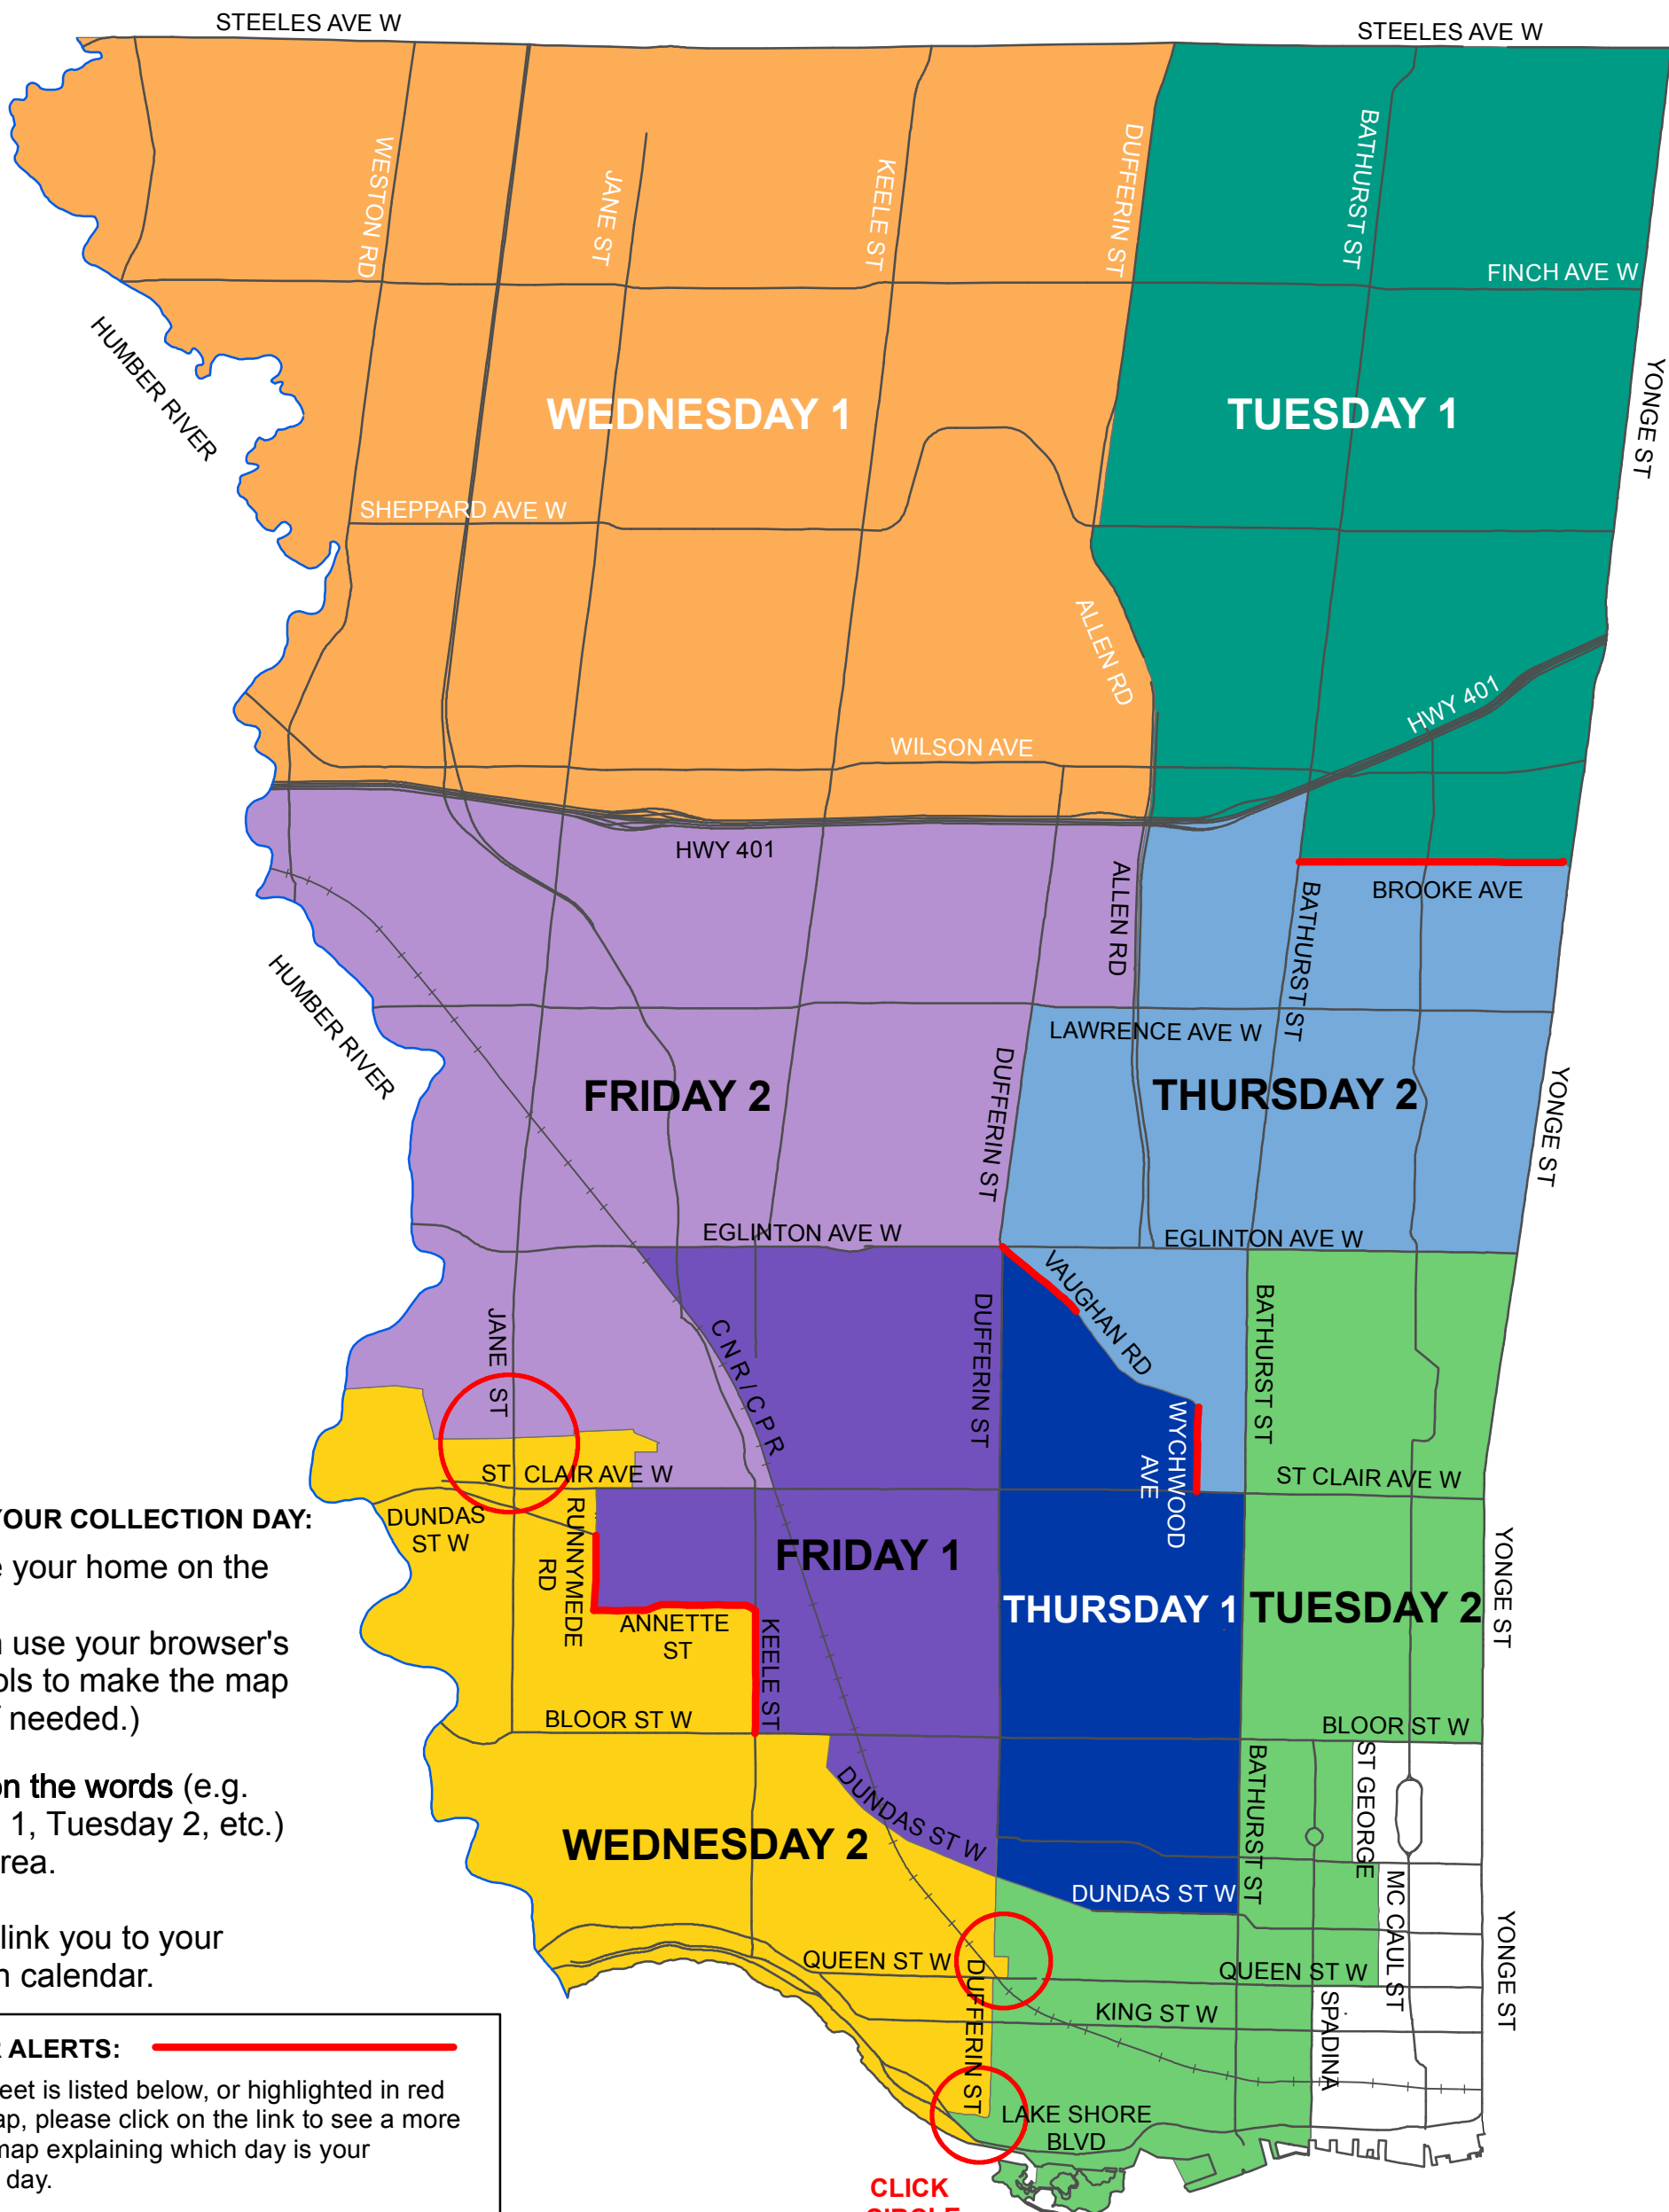

District 2

Single Family Home
Residential Day Collection Areas
Effective April 03, 2012

SELECT YOUR COLLECTION DAY:

1. Locate your home on the map.
(You can use your browser's zoom tools to make the map bigger, if needed.)
2. Click on the words (e.g. Tuesday 1, Tuesday 2, etc.) in your area.

This will link you to your collection calendar.

BORDER ALERTS:

If your street is listed below, or highlighted in red on the map, please click on the link to see a more detailed map explaining which day is your collection day.

- Annette St: (Runnymede Rd to Keele St)**
- both sides collected on Friday 1
- Brooke Ave: (Bathurst St to Mason Blvd)**
- both sides collected on Tuesday 1
- Keele St: (Bloor St W to Annette St)**
- both sides collected on Friday 1
- Runnymede Rd: (Annette St to Dundas St W)**
- both sides collected on Friday 1
- Vaughan Rd: (Dufferin St to Oakwood Ave)**
- both sides collected on Thursday 1
- Wychwood Ave: (St. Clair Ave W to Vaughan Rd)**
- both sides collected on Thursday 2

**CLICK
CIRCLE
FOR A
DETAILED
MAP**