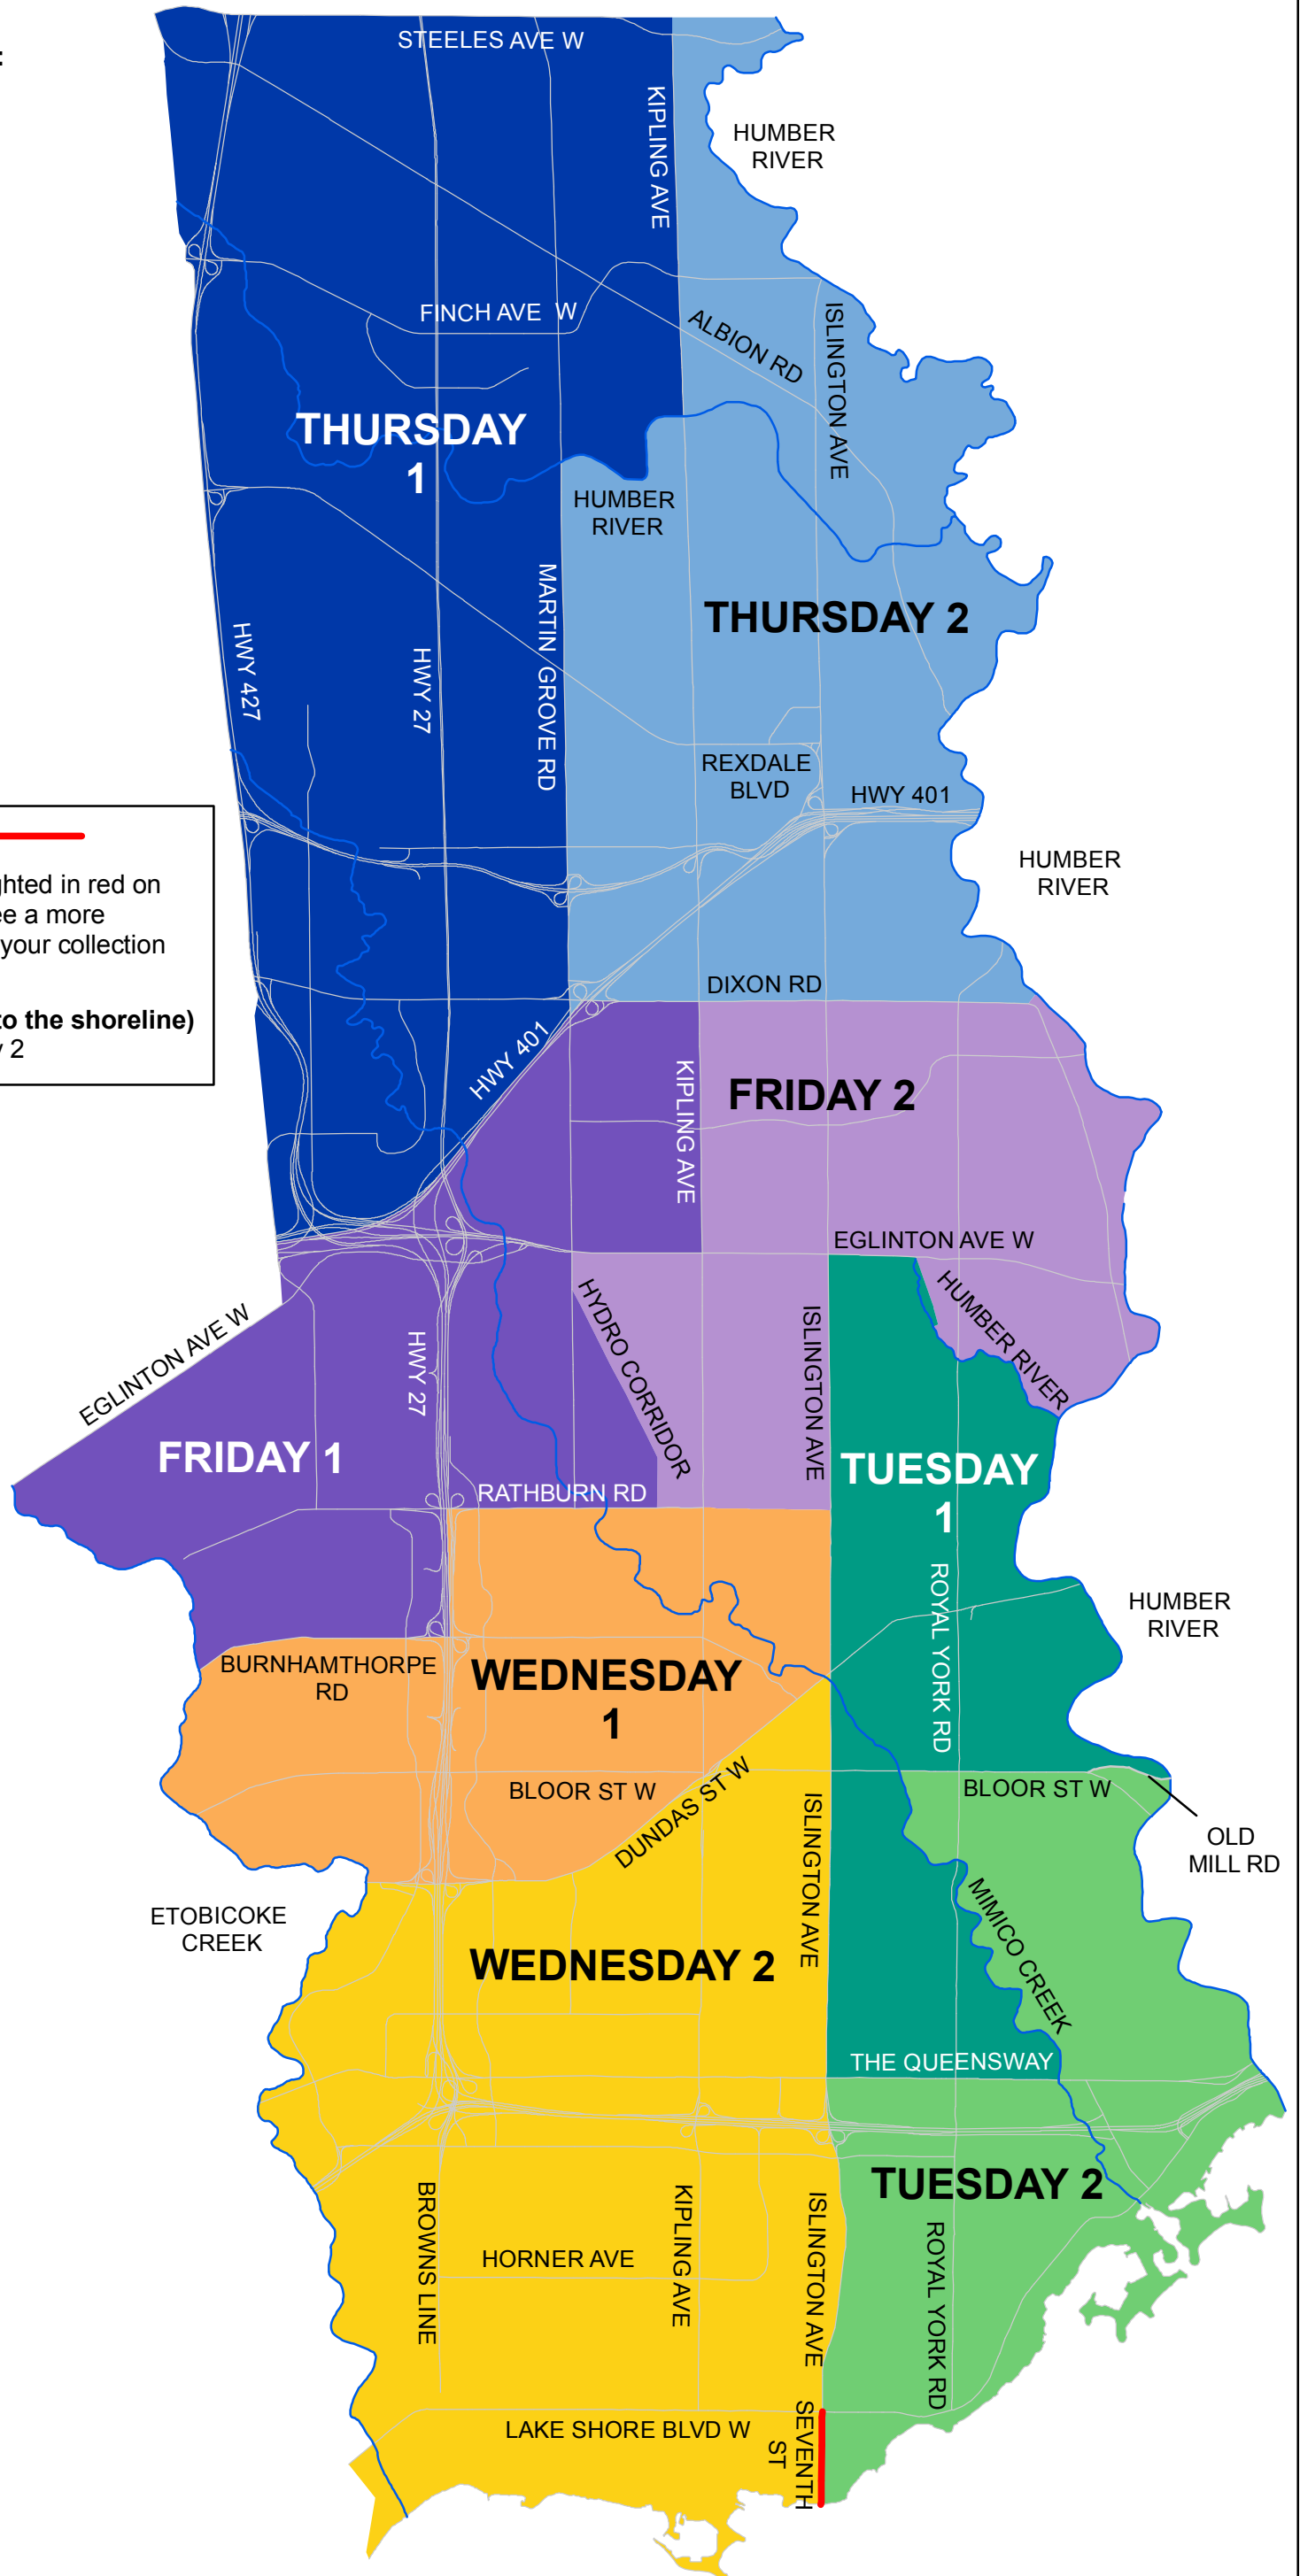

District 1

Single Family Home
Residential Day Collection Areas

SELECT YOUR COLLECTION DAY:

1. Locate your home on the map.
(You can use your browser's zoom tools to make the map bigger, if needed.)
2. Click on the words (e.g. Tuesday 1, Tuesday 2, etc.) in your area. This will link you to your collection calendar.

BORDER ALERTS:

If your street is listed below, or highlighted in red on the map, please click on the link to see a more detailed map explaining which day is your collection day.

Seventh St.: (LakeShore Blvd. W. to the shoreline)
- both sides collected on Tuesday 2