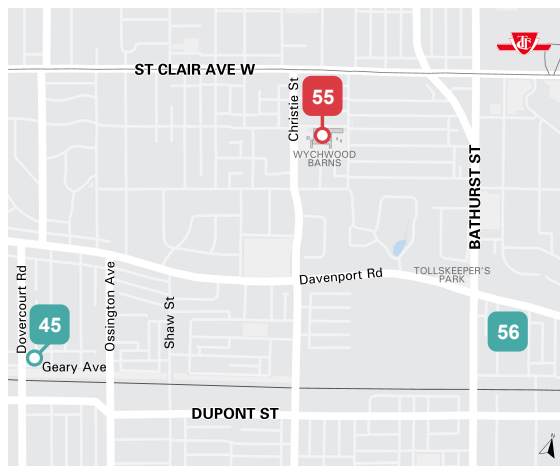

NORTH SERVICES

-  **NORTH INFO CENTRE**
Yonge St.
5100 Yonge St.
-  **NORTH EVENT CENTRE**
Yonge St.
(Southbound Lanes)
5100 Yonge St.

- | | | | |
|--|--|--|--|
| <p>20 100% [CITY]
Rimini Protokoll
 North York Civic Centre
(Council Chambers)
5100 Yonge St.</p> <p>21 THE DREAM WEAVE
Blessyl Buan
 North York Central Library
(Atrium)
5120 Yonge St.</p> <p>22 THE NUIT BLANCHE
REMOTE ACCESS HUB
  Tangled Art + Disability
and Friends
 North York Central Library
(Lower Level)
5120 Yonge St.</p> | <p>23 WE CHANGE EACH OTHER
Shilpa Gupta
Mel Lastman Square
(Reflection Pond)
5100 Yonge St.</p> <p>24 DOUBLE TAKE
Nancy Tam with Daniel
O'Shea A Wake of Vultures
 Mel Lastman Square (Stage)
5100 Yonge St.</p> <p>25 S'IMBRIQUER
Philippe Dépelteau
Mel Lastman Square
(Orchard)
5100 Yonge St.</p> <p>26 LAMINATION 1.0
Studio Rat
North York Centre (Atrium)
5120 Yonge St.
<i>Sponsored by
GWL Realty Advisors</i></p> | <p>27 FUTURE PERFECT
Action Hero & Mia + Eric
 Mel Lastman Square
(and along Yonge St.)
5100 Yonge St.</p> <p>101 THE LOOM OF LOST
WORDS
 Maryam Zaraimajin
Meridian Arts Centre
5040 Yonge St.</p> <p>102 NUIT BLANCHE AT
THE MAC!
Various Artists
Meridian Arts Centre
5040 Yonge St.</p> <p>103 NORTHBOUND: SONGS
OF SOVEREIGNTY
Various Artists
North York Centre
5150 Yonge St.</p> | <p>104 "PARADE D' OUVERTURE"
(OPENING PARADE) -
MIND THE MAP(PING)
Stéphanie Léonard, Yen Linh
Thai (Sheridan College),
Ambassade de France au
Canada
Gibson House Museum
5172 Yonge St.</p> <p>A THE WORLD IN A CITY
FIFA World Cup 26™ Toronto
5100 Yonge St.
(Road Closure)</p> |
|--|--|--|--|

TRAVEL

-  TTC STATION
-  GO STATION
-  ROAD CLOSURE

ACCESSIBILITY

-  OPEN CAPTIONS
-  AUDIO DESCRIPTION
-  TACTILE ELEMENTS INCLUDED
-  ASL INTERPRETATION

 Maps are not to scale

WYCHWOOD

- 45 IN MOTION**
Evangeline Y Brooks and Pegah Peivandi
All Ours Studios
62 Geary Ave.
- 55 ECHOES AND BAM! NUIT BLANCHE NIGHT MARKET**
Various Artists
Wychwood Barns
601 Christie St.