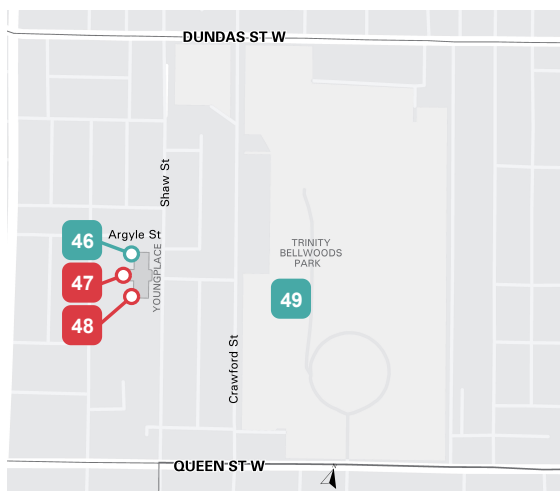

TRINITY BELLWOODS

- **46 DARK LANDSCAPES**
  Moira Clark
  Youngplace
  180 Shaw St.
- **47 NUIT BLANCHE AT YOUNGPLACE**
  Various Artists
  Youngplace
  180 Shaw St.
- **48 INTERGALACTIC PLANETARY**
  Tracey Snelling
  Koffler Arts
  180 Shaw St., Unit 104
- **49 WE SEE YOU**
  Zahra Ebrahim, Keisha St. Louise-McBurnie, and Eunice Wong
  Trinity Bellwoods Park
  790 Queen St. W