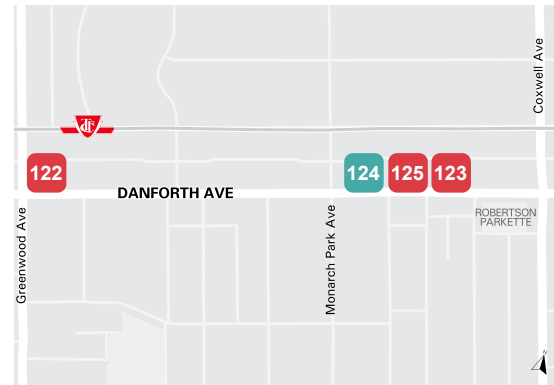

DANFORTH

- 122 IN VIEW: DANFORTH TRANSLATED STOREFRONT SERIES**
Various Artists
Along Danforth Ave. between Greenwood & Coxwell TTC stations.
- 123 OPENING THE MOUTH**
Yasmeen Nematt Alla
Croquebouché
1494 Danforth Ave.
- 124 ADHAR - SPACE (TEXTILE EXPERIENCE)**
Saretta Khan
Bomb Fitness
1478 Danforth Ave.
- 125 O'NOTSTA'KÉHA (SHAKE THE BUSH)**
DJ Kookum
Bomb Fitness Danforth
1480 Danforth Ave.