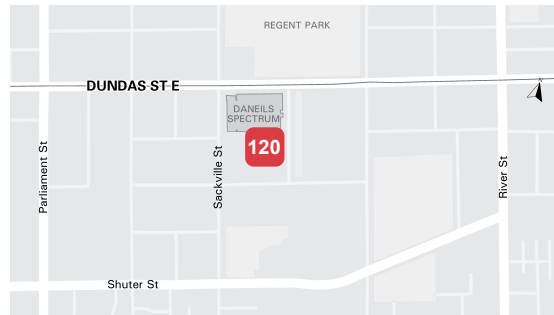

REGENT PARK

- **120 A PLACE WE CALL HOME**
  Living Laneway Artists
  Daniels Spectrum
  585 Dundas St. E

SHARE YOUR NIGHT WITH #NBTO25