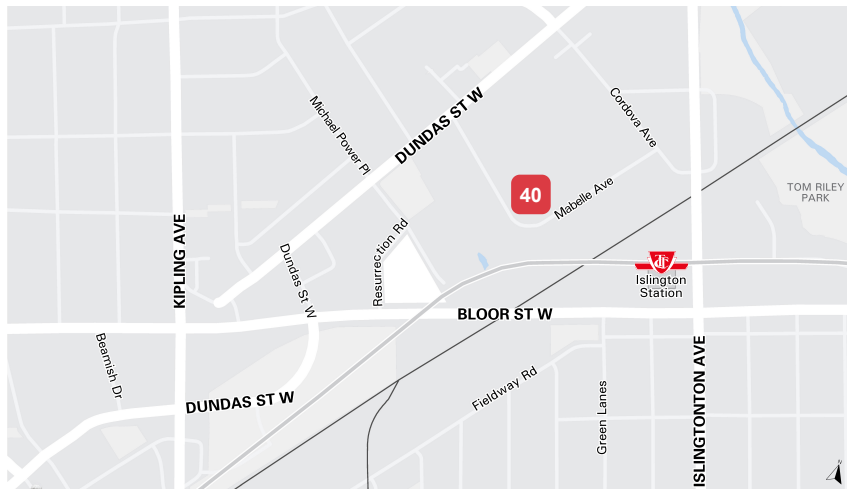

TRAVEL

-  TTC STATION
-  GO STATION
-  ROAD CLOSURE

ACCESSIBILITY

-  OPEN CAPTIONS
-  AUDIO DESCRIPTION
-  TACTILE ELEMENTS INCLUDED
-  ASL INTERPRETATION

 Maps are not to scale

ETOBICOKE | ETOBICOKE CENTRE

40 SIGNAL
Various Artists
Mabelle Arts
38 Mabelle Ave.

NORTH YORK | WILLOWDALE WEST

100 KNOT KNOWINGS
We The Diaspora
Haven Brews
222 Finch Ave. W, Unit 101

NORTH YORK | WESTON

41 THE GOOD STUFF
Crossroads Theatre
34 John St., Unit B