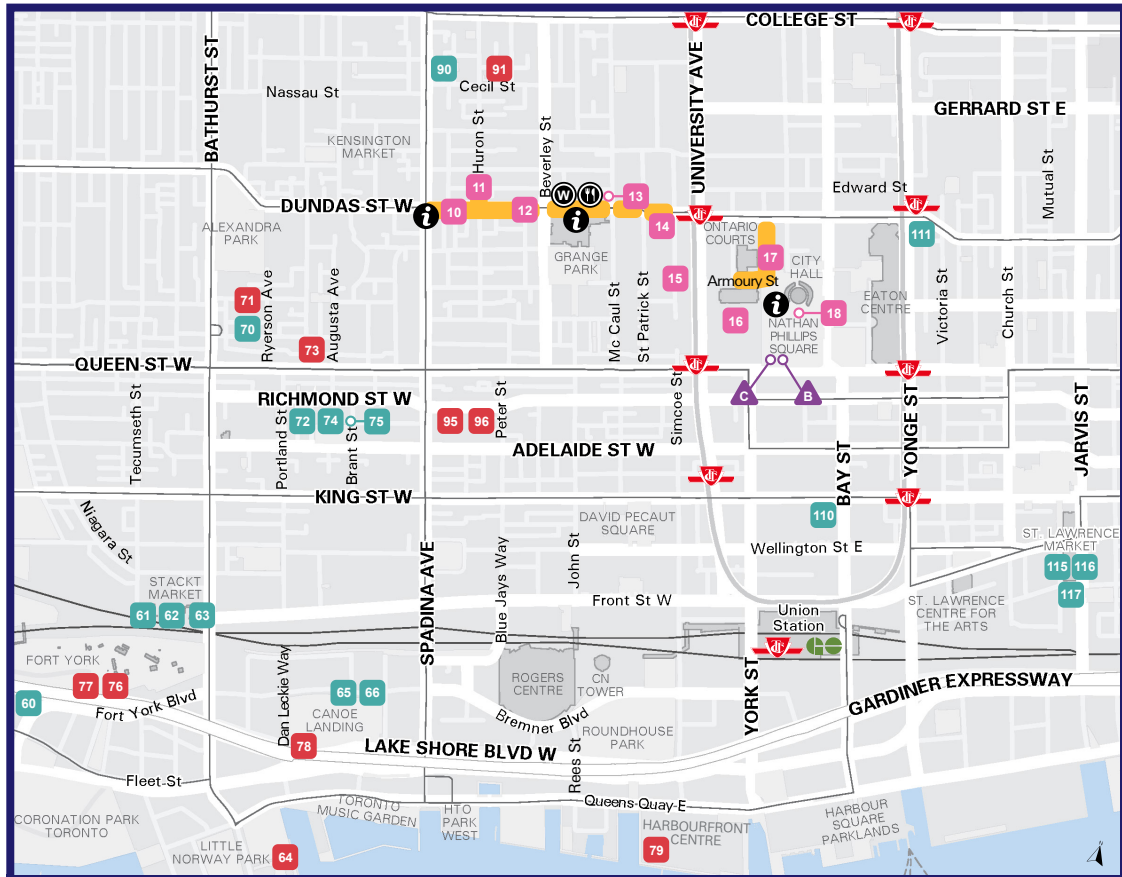

NUIT BLANCHE TORONTO 2025

ART MAP LEGEND

ART PROJECTS

- EXHIBITION PROJECT
- INDEPENDENT PROJECT
- MAJOR INSTITUTION PROJECT
- EXPERIENTIAL ACTIVATION

SERVICES

- EVENT CENTRE
- WASHROOMS
- INFO CENTRE

TRAVEL

- TTC STATION
- GO STATION
- ROAD CLOSURE

ACCESSIBILITY

- OPEN CAPTIONS
- AUDIO DESCRIPTION
- TACTILE ELEMENTS INCLUDED
- ASL INTERPRETATION

DOWNTOWN CITY CENTRE

POETIC JUSTICE CURATED BY CHARLENE K. LAU (PROJECTS 10 - 18)

As a continual site for reconciliation and memory, the city is always in translation and its publics mixing. Downtown, Poetic Justice brings together the multilayered histories of Toronto as Indigenous homelands and as a city of global arrival and departure to consider concepts of land, treaties, justice and reform.

LIBERTY VILLAGE & HARBOURFRONT-CITYPLACE

- **60** **EPHEMERAL PRESENCE**
  Jordan Shaw
  Fort York Visitor Centre
  250 Fort York Blvd.
- **61** **WHERE THERE IS NO ROOM FOR FICTION**
  Tong Lam
  Stackt Market
  28 Bathurst St.
- **62** **HOME, SWEET HOME**
  Anupa Khemadasa
  Stackt Market
  28 Bathurst St.
- **63** **THE CITY**
  Jason van Horne
  Stackt Market
  28 Bathurst St.
- **64** **DISSOLVING BOUNDARIES**
  Alessandro Brisenti & Marco Novelle
  Canada Maltng Silos
  9 Eireann Quay
- **65** **SIGNALS OF THE CITY: CROSSING PATHS**
  Ataf Naseem
  The Bentway
  (Consergency Courtyard)
  55 Fort York Blvd.
- **66** **A PLACE I CALL HOME**
  Faisal Anwar
  Canoe Landing
  (Community Recreation Centre)
  45 Fort York Blvd.
  Sponsored by CityPlace and Fort York BIA
- **76** **SEEING CELSIUS**
  LeuWebb Projects
  The Bentway
  250 Fort York Blvd.
- **77** **LA SOMBRA QUETE COBJA / THE SHADOW THAT SHELTERS YOU**
  Edra Soto
  The Bentway
  250 Fort York Blvd.
- **78** **DECLARATION OF THE UNDERSTORY**
  Tania Willard
  The Bentway
  (Staging Grounds)
  44 Dan Leckie Way
- **79** **A LAKE STORY**
  The Bentway & Melissa McGill
  Harbourfront Centre
  (Concert Stage)
  235 Queens Quay W.

DOWNTOWN | CHINATOWN & CITY CENTRE

- **10** **THE SOUND OF LIONS IN CHINATOWN**
  Annie Wong & Hannia Cheng
  484 Dundas St. W
- **11** **TOWER OF BABEL**
  Shellie Zhang
  Huron Square
  Huron St. & Dundas St. W
- **12** **THE SOUND OF LIONS IN CHINATOWN**
  Annie Wong & Hannia Cheng
  393 Dundas St. W
- **13** **PEOPLE'S DANCEFLOOR**
  Various Artists
  McCaul St. & Dundas St. W
  324 Dundas St. W
  Sponsored by Chelsea Hotel, Toronto
- **14** **DEAD RINGER**
  Dave Dymont
  Dundas St. W & St. Patrick St.
  256 Dundas St. W
- **15** **SACRED TAGS**
  Quinn Hopkins & NOODIN STUDIO
  (West-facing Wall)
  233 Simcoe St.
- **16** **FOR THE YOUTH**
  Alexis Nanibush-Pamajewong
  Superior Court of Justice
  361 University Ave.
- **17** **THE EYE OF WISDOM**
  Ellen Pau
  100 Queen St. W (NW Tower)
  Viewable from Armoury St. and Chestnut St.
  Sponsored by Arts in Hong Kong
- **18** **PROTECT THE SACRED VOICE**
  Demian DineYazhi
  City Hall (Ext. front entrance)
  100 Queen St. W
- **90** **PONTIANAK.EXE**
  Caroline McKenzie
  Cecil Community Centre
  58 Cecil St.
- **91** **THE MEETING POINT**
  Various Artists
  Wildseed Centre for Arts & Activism
  24 Cecil St.
- **111** **DISAPPEARING ACTS**
  Nina Jeffares-Levitt
  Sankofa Square
  1 Dundas St. E
- **B** **RYDE: WELLBEING CHALLENGE FIND YOUR MATCH**
  Nathan Phillips Square (South End)
  100 Queen St. W
- **C** **ARTS IN HONG KONG**
  Nathan Phillips Square (South End)
  100 Queen St. W

DOWNTOWN SERVICES

- **i** **DOWNTOWN INFO CENTRE #1**
  Spadina Ave. & Dundas St. W
  285 Spadina Ave.
- **i** **DOWNTOWN INFO CENTRE #2**
  On Dundas St. W
  360 Dundas St. W
- **i** **DOWNTOWN INFO CENTRE #3**
  Nathan Phillips Square
  100 Queen St. W
- **W** **DOWNTOWN EVENT CENTRE**
  350 Dundas St. W