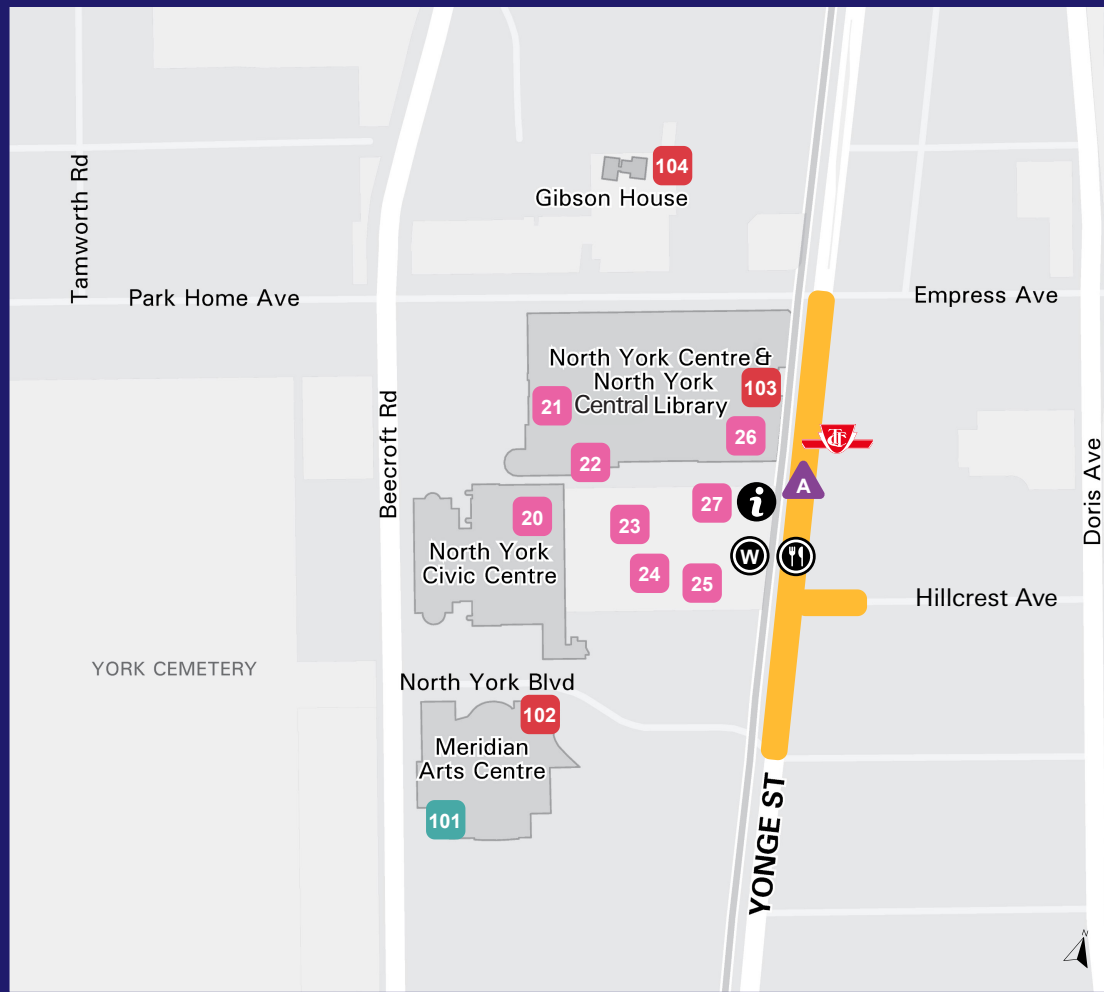

NUIT BLANCHE TORONTO 2025

ART MAP LEGEND

ART PROJECTS

- EXHIBITION PROJECT
- INDEPENDENT PROJECT
- MAJOR INSTITUTION PROJECT
- EXPERIENTIAL ACTIVATION

SERVICES

- EVENT CENTRE
- WASHROOMS
- INFO CENTRE

TRAVEL

- TTC STATION
- GO STATION
- ROAD CLOSURE

ACCESSIBILITY

- OPEN CAPTIONS
- AUDIO DESCRIPTION
- TACTILE ELEMENTS INCLUDED
- ASL INTERPRETATION

NORTH YORK | WILLOWDALE WEST

COLLECTIVE COMPOSITION CURATED BY LAURA NANNI (PROJECTS 20 - 27)

Collective Composition explores how cities translate and are experienced as dynamic compositions. In North York, immersive and participatory works invite reflection on our shared role in shaping urban life—revealing the city as a living fabric woven through shared care, creativity, and responsibility, where everyone plays a part.

NORTH SERVICES

- **NORTH INFO CENTRE**
  Yonge St.
  5100 Yonge St.
- **NORTH EVENT CENTRE**
  Yonge St.
  (Southbound Lanes)
  5100 Yonge St.

20 100% [CITY] Rimini Protokoll North York Civic Centre (Council Chambers) 5100 Yonge St. 21 THE DREAM WEAVE Blessyl Buan North York Central Library (Atrium) 5120 Yonge St. 22 THE NUIT BLANCHE REMOTE ACCESS HUB Tangled Art + Disability and Friends North York Central Library (Lower Level) 5120 Yonge St.	23 WE CHANGE EACH OTHER Shilpa Gupta Mel Lastman Square (Reflection Pond) 5100 Yonge St. 24 DOUBLE TAKE Nancy Tam with Daniel O'Shea | A Wake of Vultures Mel Lastman Square (Stage) 5100 Yonge St. 25 S'IMBRIQUER Philippe Dépelteau Mel Lastman Square (Orchard) 5100 Yonge St. 26 LAMINATION 1.0 Studio Rat North York Centre (Atrium) 5120 Yonge St. <i>Sponsored by GWL Realty Advisors</i>	27 FUTURE PERFECT Action Hero & Mia + Eric Mel Lastman Square (and along Yonge St.) 5100 Yonge St. 101 THE LOOM OF LOST WORDS Maryam Zaraimajin Meridian Arts Centre 5040 Yonge St. 102 NUIT BLANCHE AT THE MAC! Various Artists Meridian Arts Centre 5040 Yonge St. 103 NORTHBOUND: SONGS OF SOVEREIGNTY Various Artists North York Centre 5150 Yonge St.	104 "PARADE D' OUVERTURE" (OPENING PARADE) - MIND THE MAP(PING) Stéphanie Léonard, Yen Linh Thai (Sheridan College), Ambassade de France au Canada Gibson House Museum 5172 Yonge St. A THE WORLD IN A CITY FIFA World Cup 26™ Toronto 5100 Yonge St. (Road Closure)