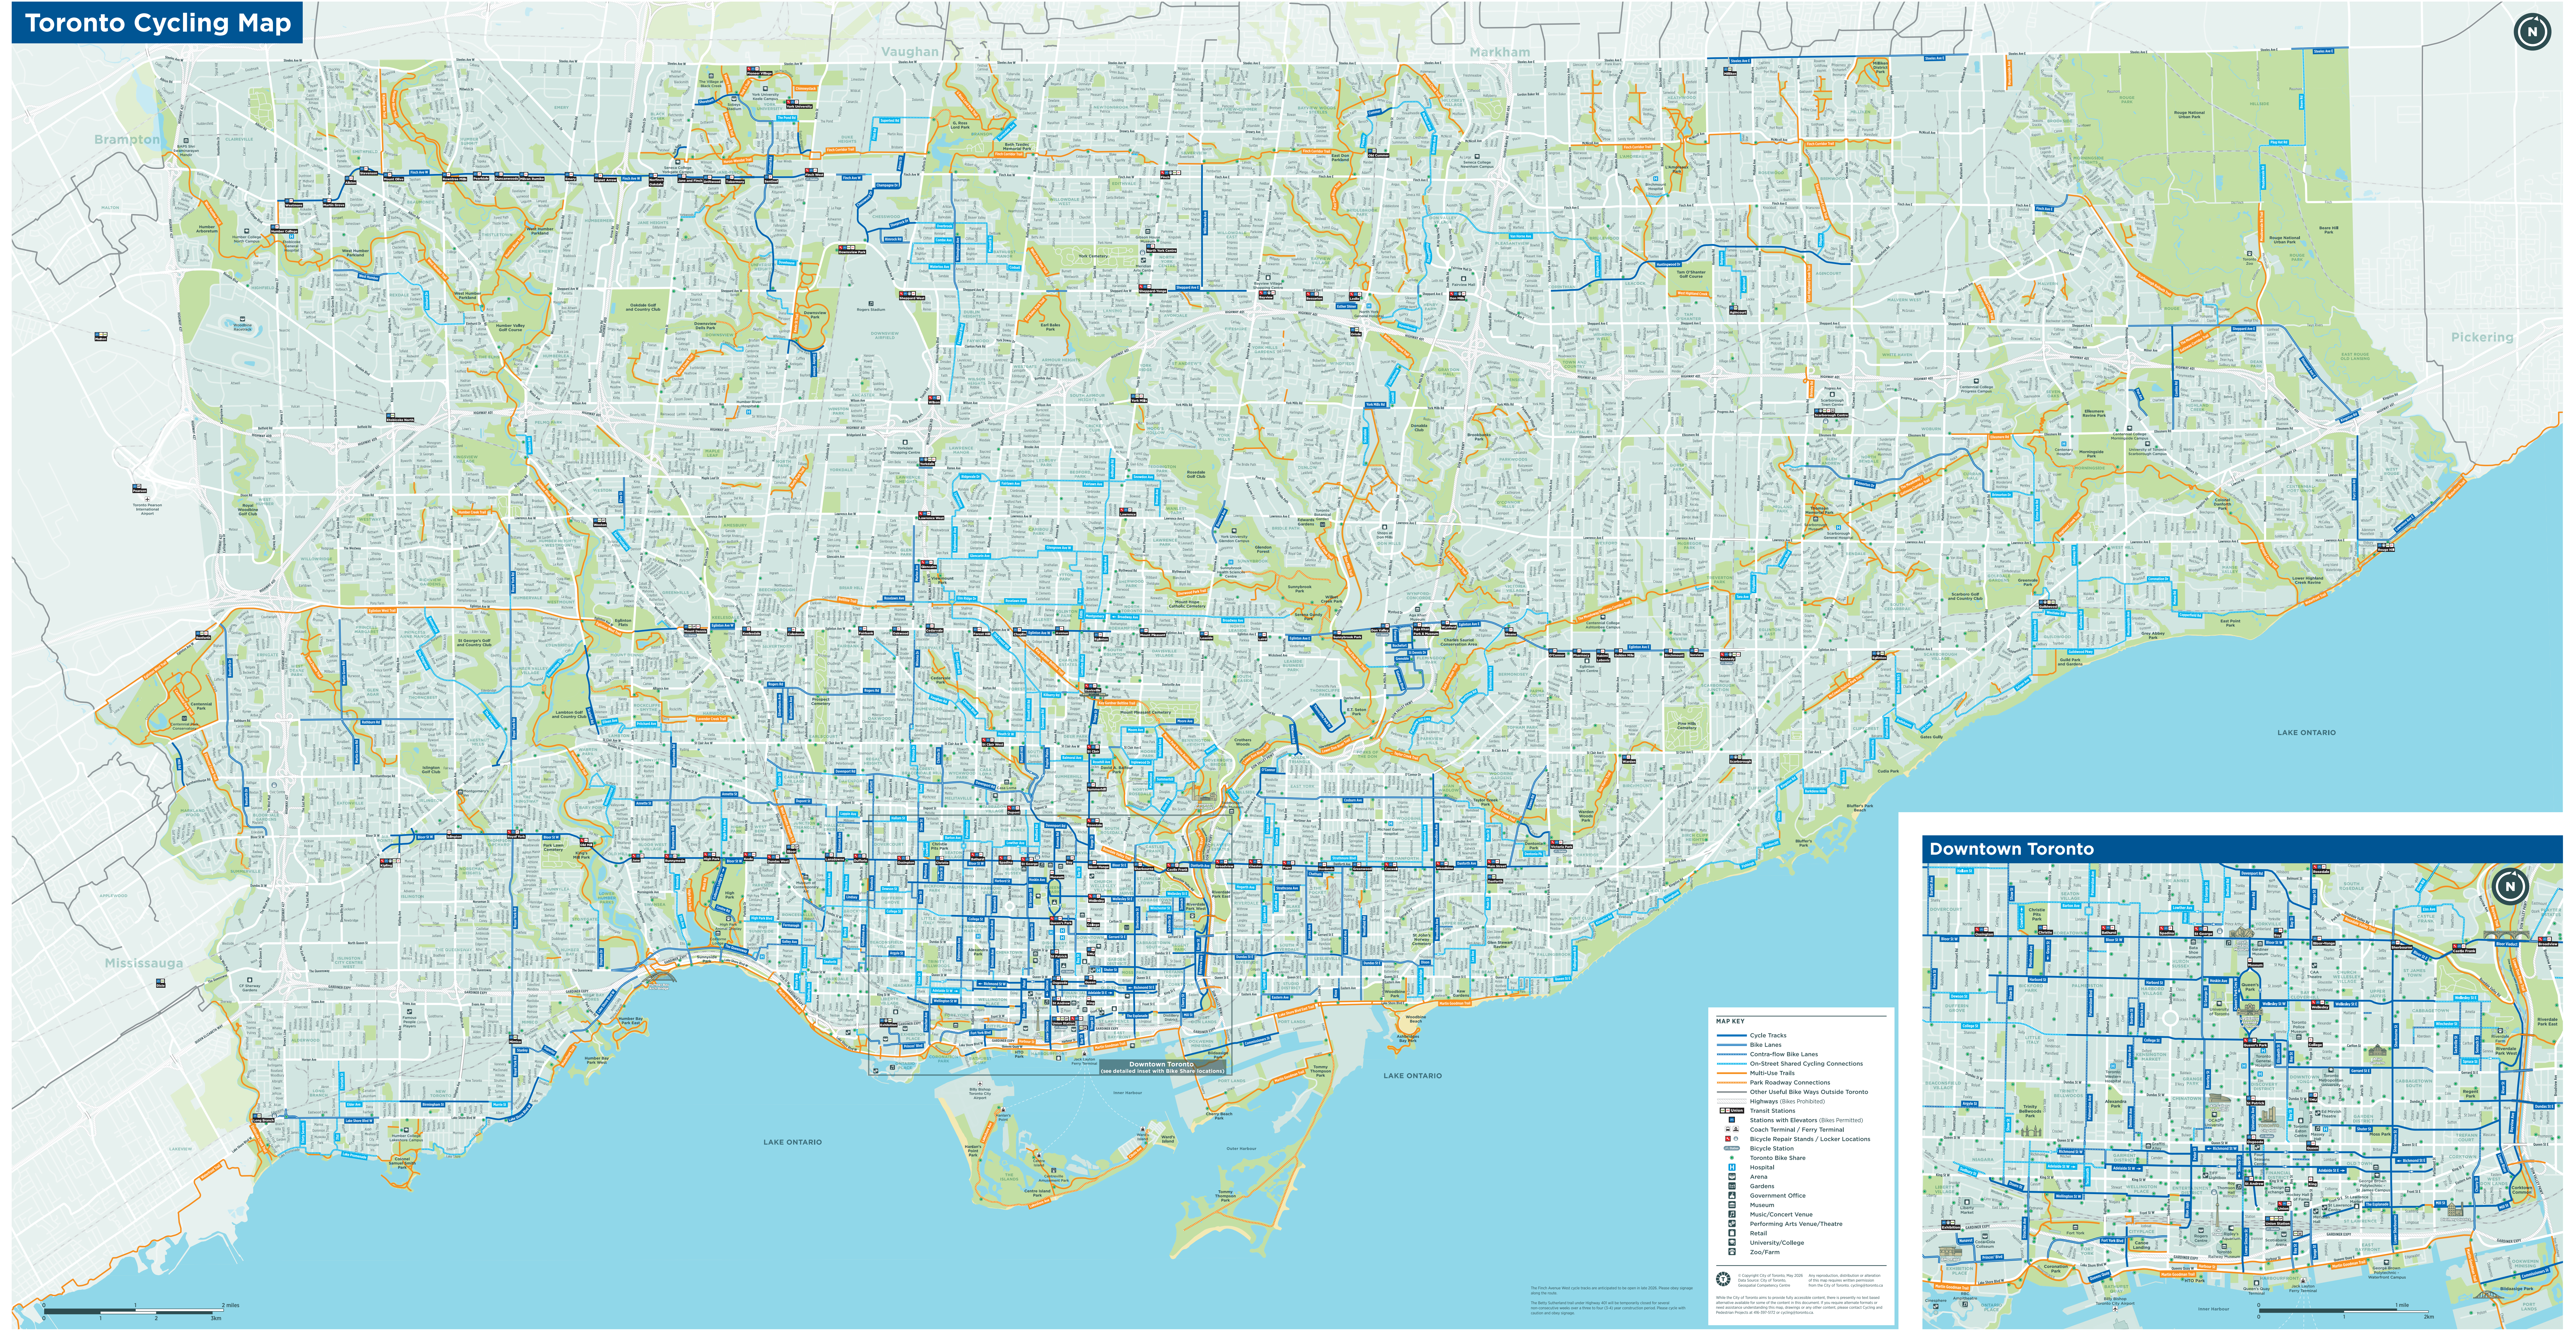

Toronto Cycling Map