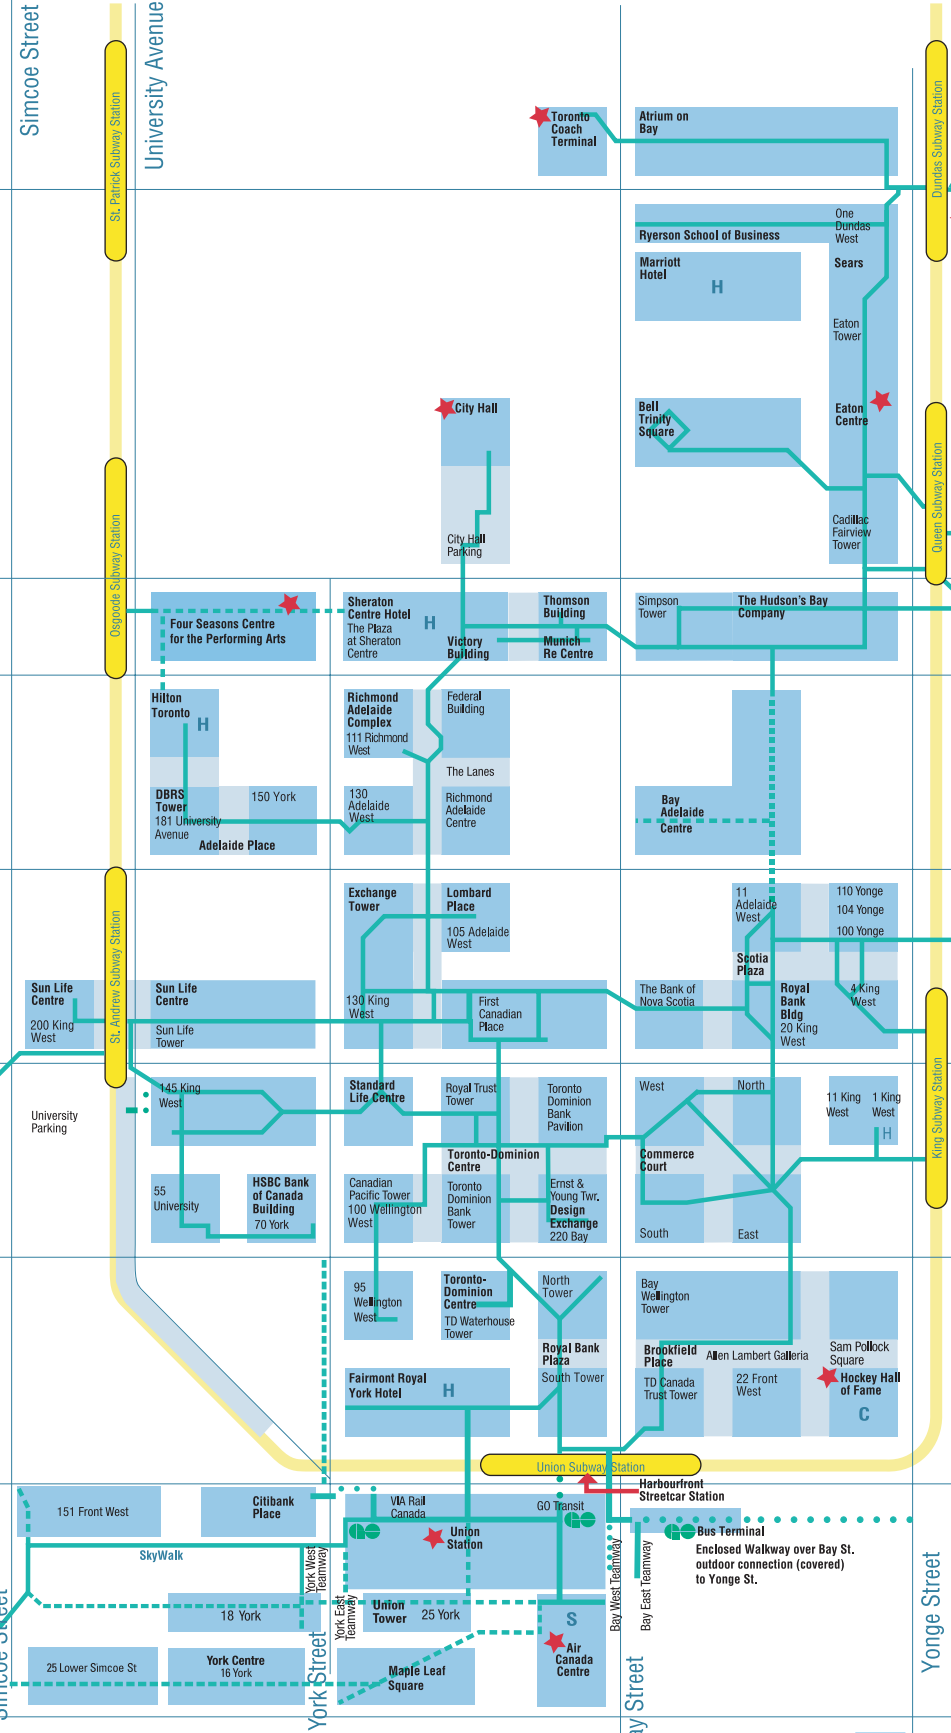

St. Andrew Subway Station **E-11**  
St. Patrick Subway Station **E-2**  
Sam Pollock Square **M-15**  
Scotia Plaza **L-10**  
Sears **M-3**  
Sheraton Centre Hotel **H-7**  
Simcoe Place **D-15**  
Simpson Tower **K-7**  
Standard Life Centre **H-12**  
Sun Life Centre **E-11, F-11**

Signs and maps displaying the  
multi-coloured PATH logo show  
you where to enter the walkway,  
direct you to where you want to  
go, and keep you on track until  
you get there.

Arrows, colour-coded to North,  
South, East and West, point you  
in the right direction.

1  
2  
3  
4  
5  
6  
7  
8  
9  
10  
11  
12  
13  
14  
15  
16  
17  
18

### Toronto's Downtown Walkway

- Legend**
- Enclosed Walkway
  - Future Walkway
  - Walkway Outdoor Connection
  - Subway
  - Building Under Construction
  - H Hotel
  - C Cultural Building
  - S Sports Venue
  - Major Attractions