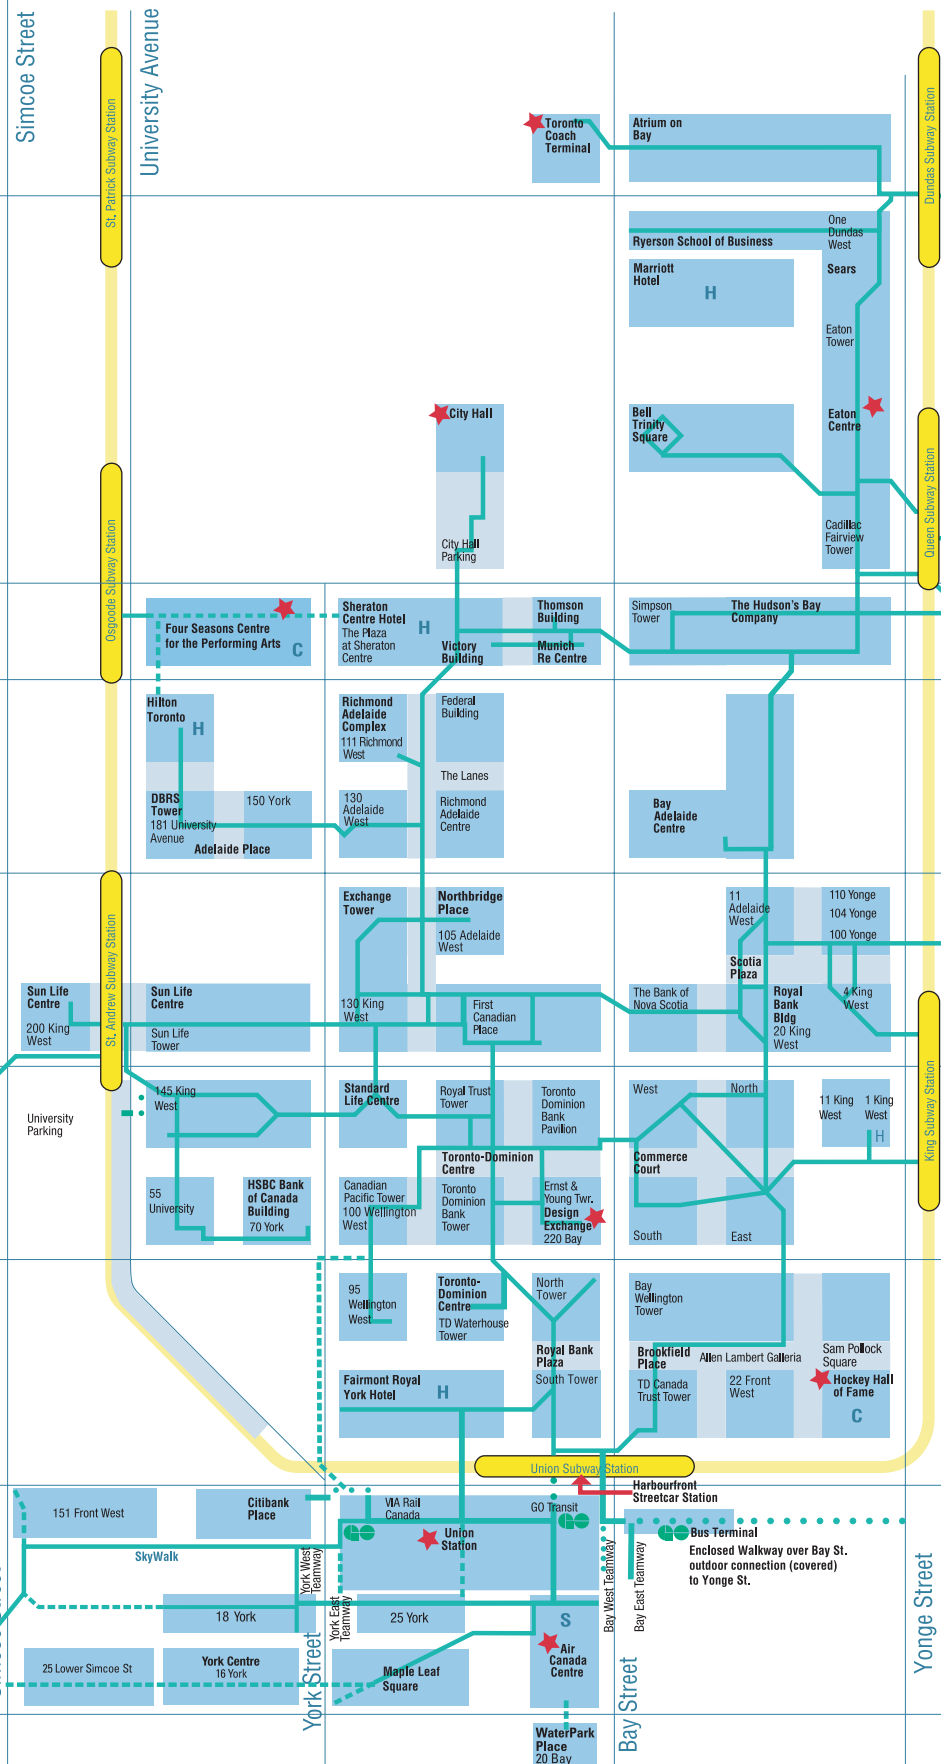

St. Andrew Subway Station **E-11**  
St. Patrick Subway Station **E-2**  
Sam Pollock Square **M-15**  
Scotia Plaza **L-10**  
Sears **M-3**  
Sheraton Centre Hotel **H-7**  
Simcoe Place **D-15**  
Simpson Tower **K-7**  
Standard Life Centre **H-12**  
Sun Life Centre **E-11, F-11**

Signs and maps displaying the multi-coloured PATH logo show you where to enter the walkway, direct you to where you want to go, and keep you on track until you get there.

Arrows, colour-coded to North, South, East and West, point you in the right direction.

1 2 3 4 5 6 7 8 9 10 11 12 13 14 15 16 17 18 19

### Toronto's Downtown Walkway

- Legend**
- Enclosed Walkway
  - Future Walkway
  - Walkway Outdoor Connection
  - Subway
  - Building Under Construction
  - Hotel
  - Cultural Building
  - Sports Venue
  - Major Attractions