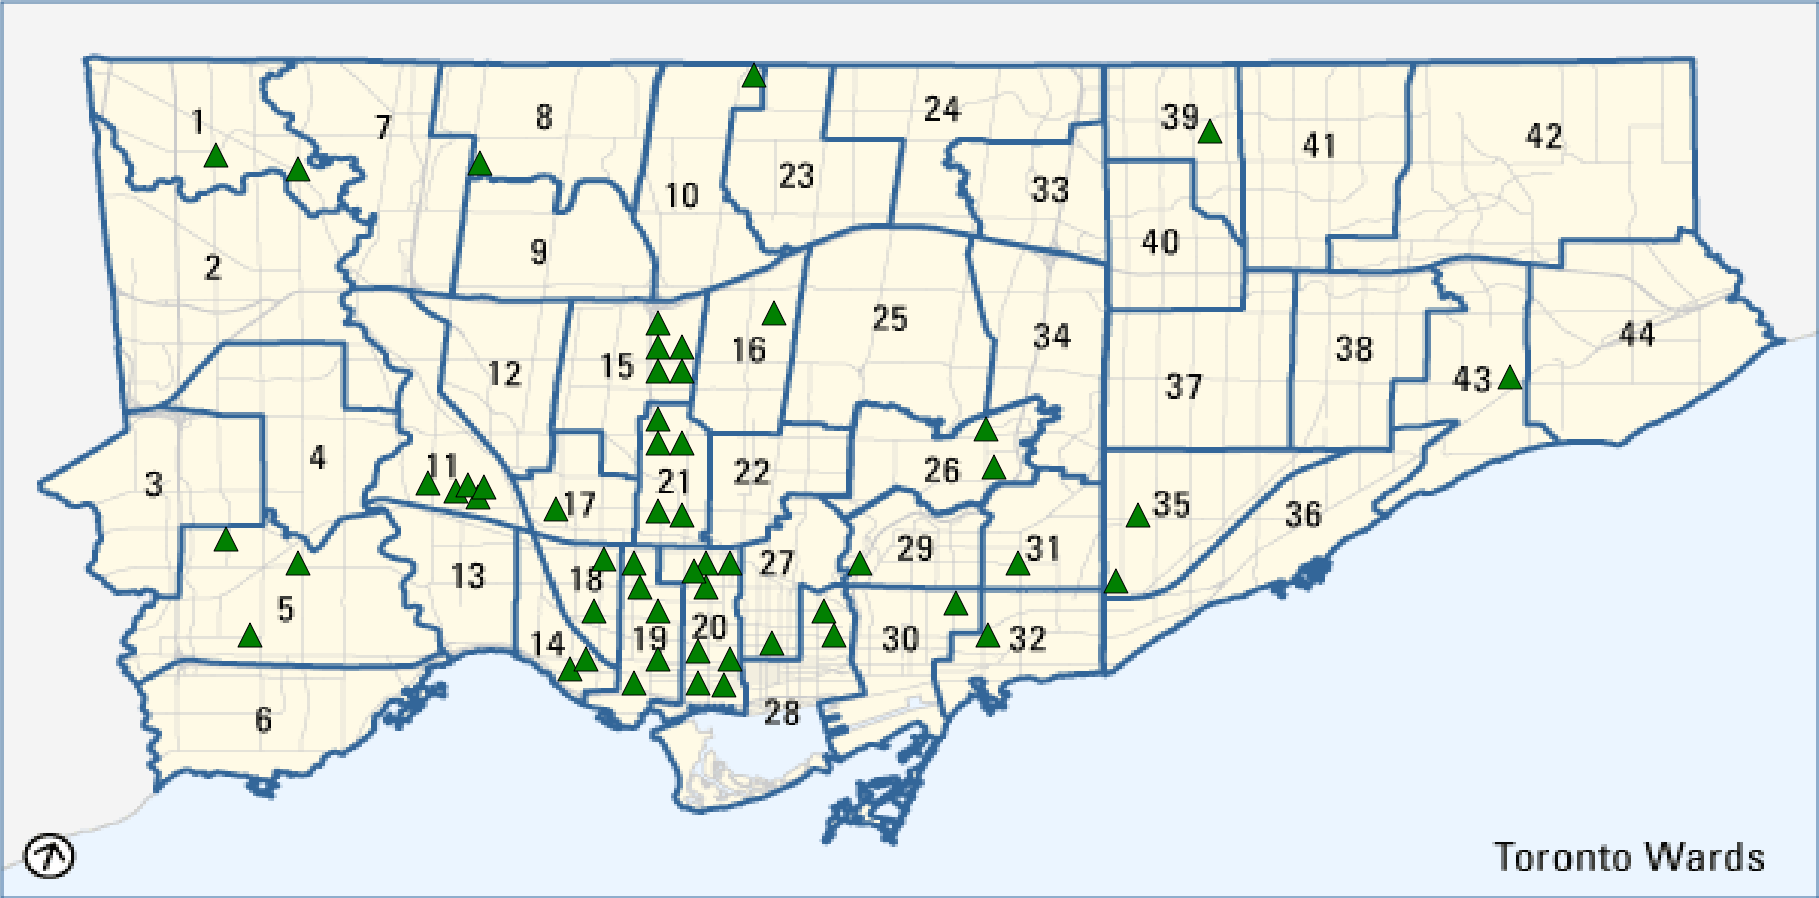

Toronto Community Gardens by Ward 2010