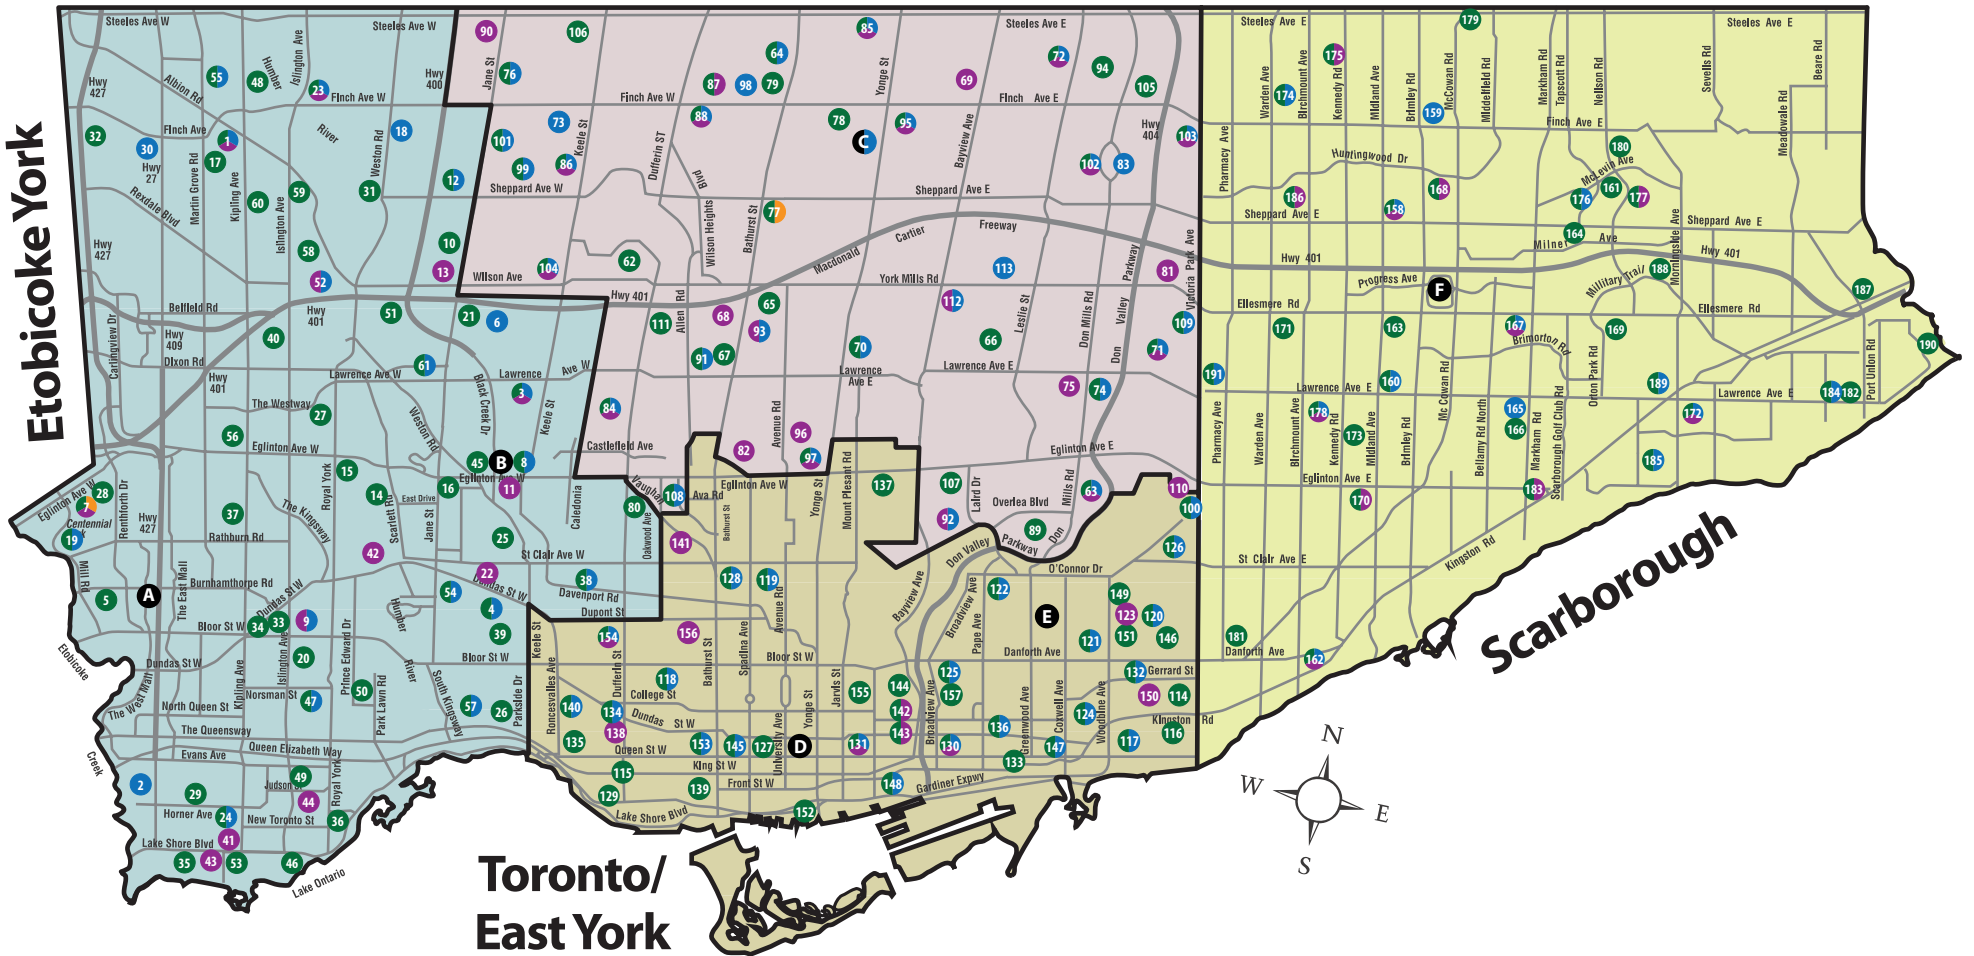

FACILITY MAP

North York

Civic Centre

Recreation Facility/
Community Centre

Swimming Pool
(indoor)

Skating Arena/Rink
(indoor)

Ski Hill

Etobicoke York

A	Etobicoke Civic Centre	399 The West Mall
B	York Civic Centre	2700 Eglinton Ave, W
1	Albion Arena	1501 Albion Rd
1	Albion Pool/Health Club	1485 Albion Pool
2	Alderwood Pool	2 Orianna Dr
3	Amesbury CC/Park	1507 Lawrence Ave W
3	Amesbury Sports Complex	155 Cufford Rd
4	Annette CRC	333 Annette St
5	Blooddale CS	10 Toledo Rd
6	Boylan CI	155 Falstaff Ave
31	Carmine Stefano CC	3100 Weston Rd
7	Centennial Park Arena	156 Centennial Park Rd
7	Centennial Park Ski Chalet	256 Centennial Park Rd
7	Centennial Park Stadium	56 Centennial Park Rd
8	Centennial RC West	2694 Eglinton Ave W
9	Central Arena	44 Montgomery Rd
10	Chalkfarm CC	180 Chalkfarm Dr
11	Chris Tonks Arena	2801 Eglinton Ave, W
12	Domenico DiLuca CC	25 Stanley Rd
13	Downsview Arena	1633 Wilson Ave
14	Edenbridge Centre	235 Edenbridge Dr
15	Edgehill House	61 Edgehill Rd
16	Eglinton Flats Tennis Ctr	3601 Eglinton Ave W
17	Elmbank CC	10 Rampart Rd
18	Emery CI	3395 Weston Rd
19	Etobicoke Olympium	590 Rathburn Rd
20	Fairfield Seniors' Ctr	80 Lothian Ave
21	Falstaff CC	50 Falstaff Ave
22	George Bell Arena	25 Ryding Ave
23	Gord & Irene Risk CC	2650 Finch Ave W
24	Gus Ryder Pool/Health Club	1 Faustina Dr
18	Habitant Arena	3383 Weston Rd
25	Harwood Hall	85 Cayuga Ave
26	High Park - Children's Garden	Colborne Lodge Dr
26	High Park - Colborne Lodge	Colborne Lodge Dr
27	Hilltop CS	35 Trehorne Dr
28	Hollycrest CS	630 Renforth Dr
29	Homer Avenue Seniors' Centre	320 Horner Ave
30	Humber Community Pool	205 Humber College Blvd
32	Humberwood CC	850 Humberwood Blvd
33	Islington CS	44 Cordova Ave
34	Islington Seniors' Centre	4968 Dundas St W
35	James S. Bell CS	90 Thirty-First St
36	John English CS	95 Mimico Ave, Rm 100B
37	John G. Althouse CS	130 Lloyd Manor Rd
38	Joseph J. Piccininni CRC	1369 St. Clair Ave, W
39	Keele CC	181 Glenlake Ave
53	Ken Cox CC	28 Col. Samuel Smith Park Dr
40	Kingsview Village CS/Park	1 York Rd
41	Lakeshore Lions Arena	300 Birmingham St
42	Lambton Arena	4100 Dundas St W
43	Long Branch Arena	75 Arcadian Circle
9	Memorial Pool/Health Club	44 Montgomery Rd
44	Mimico Arena	31 Drummond St
45	Mount Dennis Community Hall	4 Hollis St

46	New Toronto Seniors' Centre	105-4th St
47	Norseman CS	105 Norseman St
48	North Kipling CC	2 Rowntree Rd
49	Ourland CC/Park	18 Ourland Ave
50	Park Lawn CS	71 Ballacaine Dr
51	Pelmo Park CC	171 Pellatt Ave
52	Pine Point Arena/Pool	15 Grierson Rd
53	Power House RC	65 Col. Samuel Smith Park Dr
54	Runnymede CI/Pool	569 Jane St
55	Smithfield CS	175 Mount Olive Dr
56	St. Marcellus CS	15 Denfield St
57	Swansea CRC	15 Waller Ave
58	The Elms CS & Pool	45 Golfdown Dr
59	Thistletown CC	925 Albion Rd
59	Thistletown Seniors' Ctr	925 Albion Rd
60	West Acres Seniors' RC	65 Hinton Rd
61	Weston CI/Pool	100 Pine St

North York