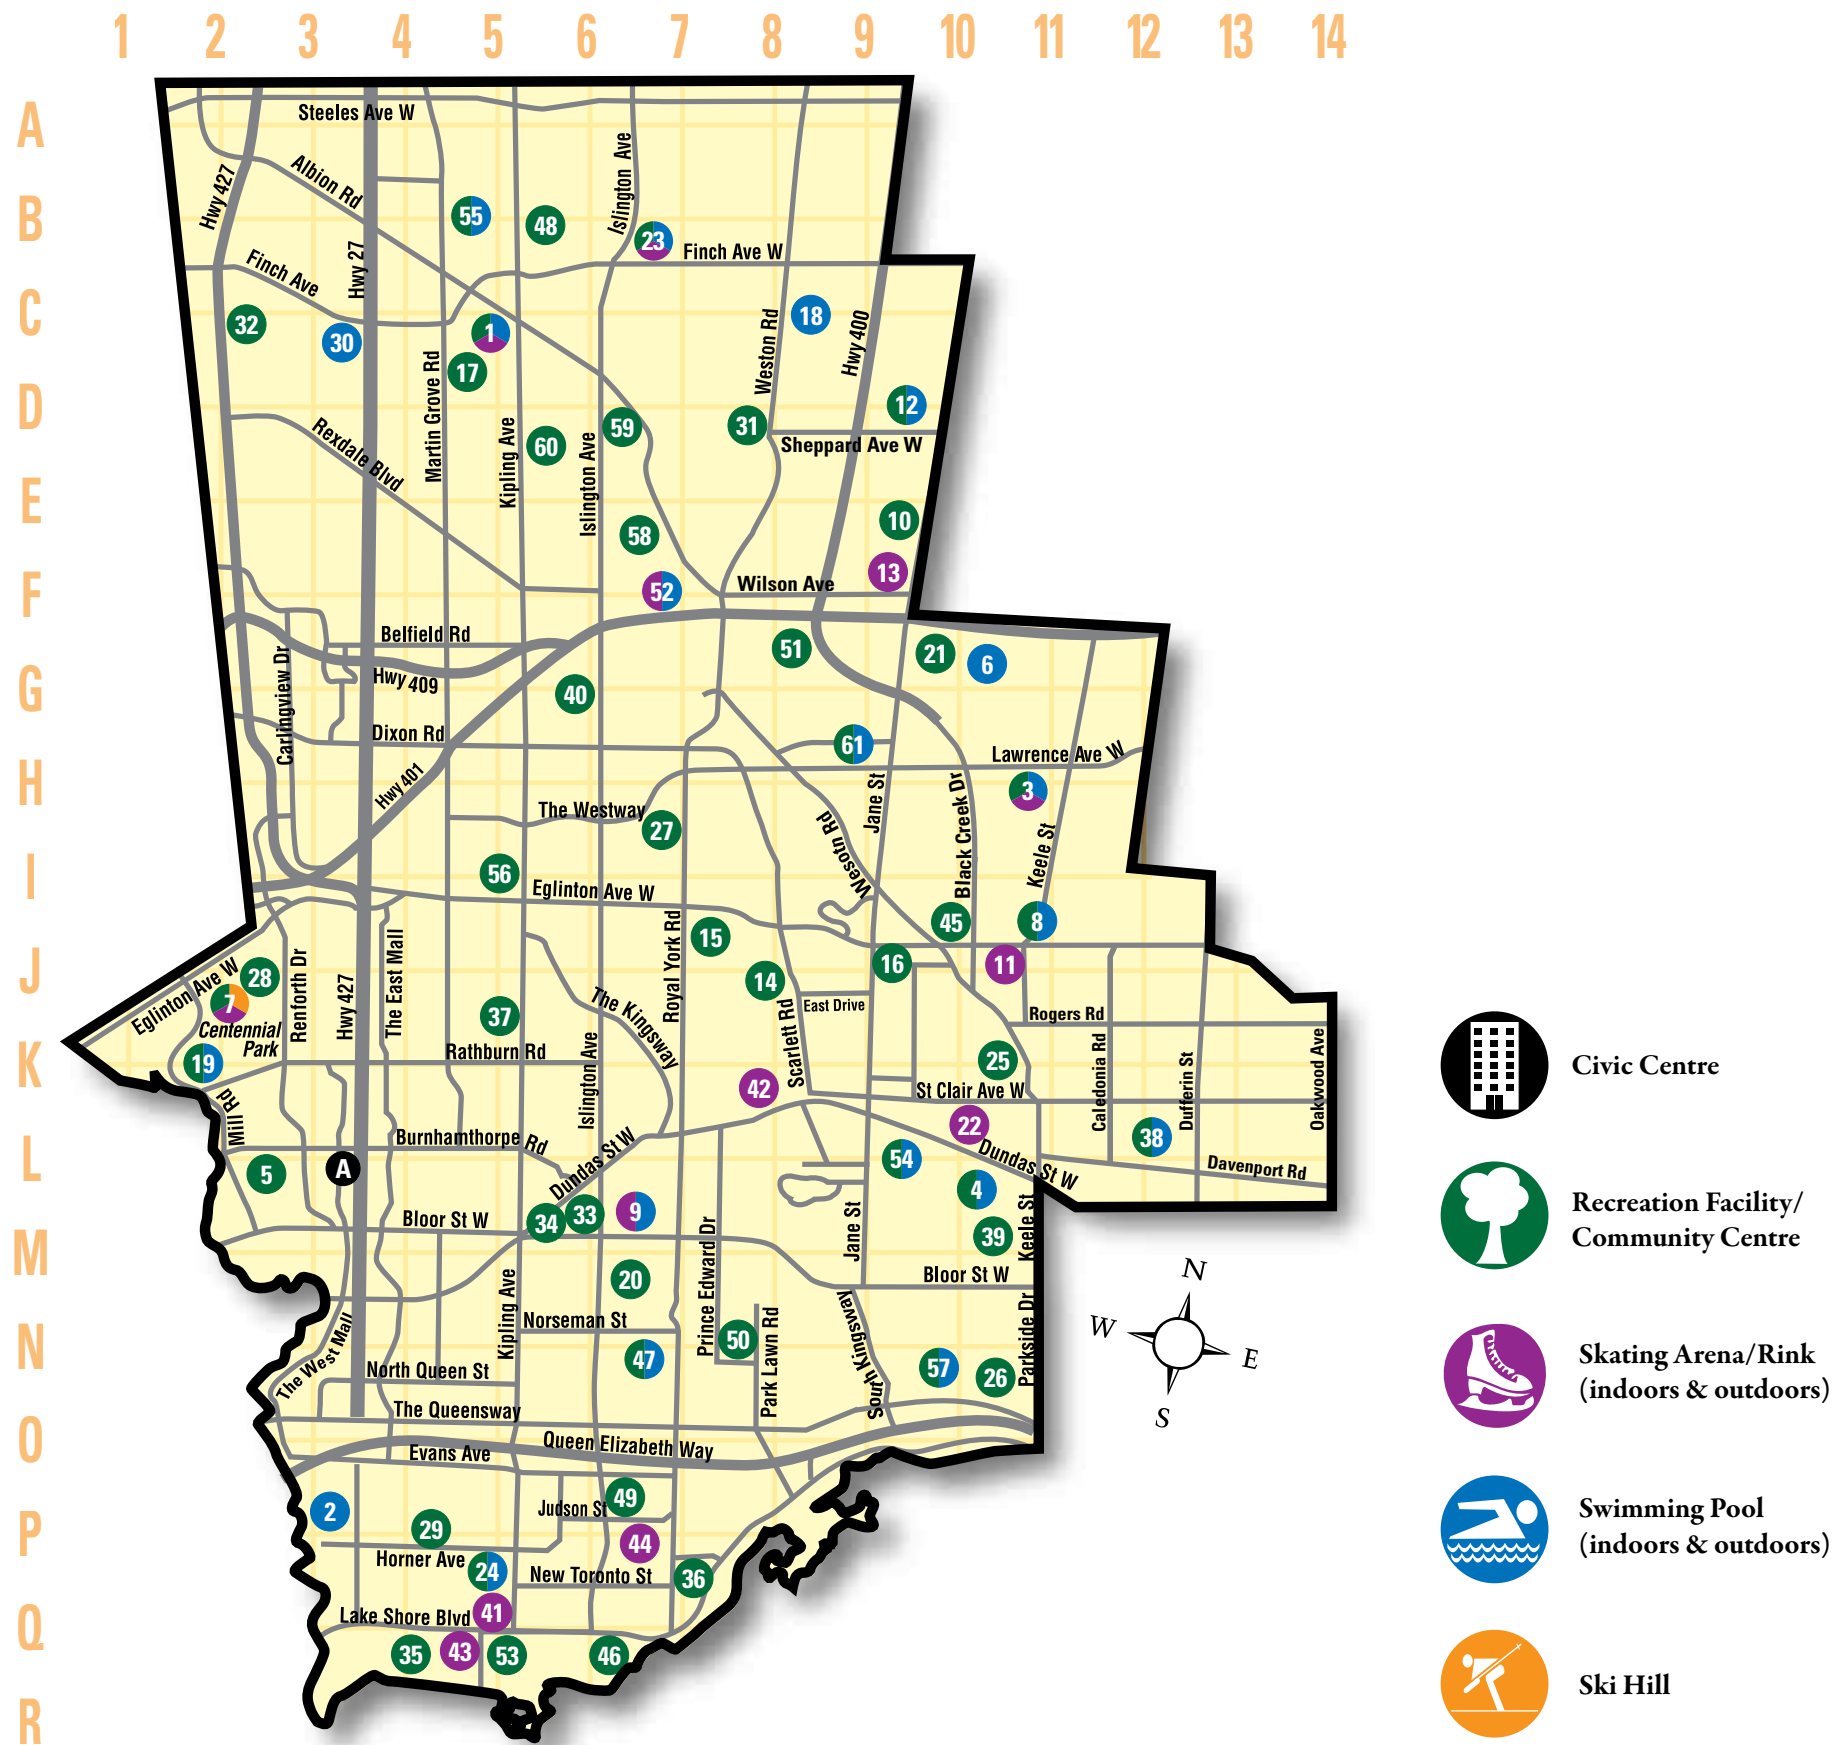

Etobicoke Facility

York District Spring and Summer 2012 Map Listing • Program Index

Legend

	Fully Accessible
	Partially Accessible
CC	Community Centre
CRC	Community Recreation Centre
CS	Community School or Catholic School

✓	On-site registration is available at these locations after the initial registration dates listed on page 7. Please phone to confirm hours of operation.
1	Ball Diamond
2	Basketball Court
3	Billiards/Snooker
4	Bocce Court

Etobicoke York District:

Sunnyside Beach Park, 1755 Lake Shore Boulevard, West

Toronto & East York District:

Ashbridges Bay Park/Woodbine Beach Park, 1561-1675 Lake Shore Boulevard, East

Toronto Island, Bay Street Ferry Docks-Centre Island, on Manitou Beach