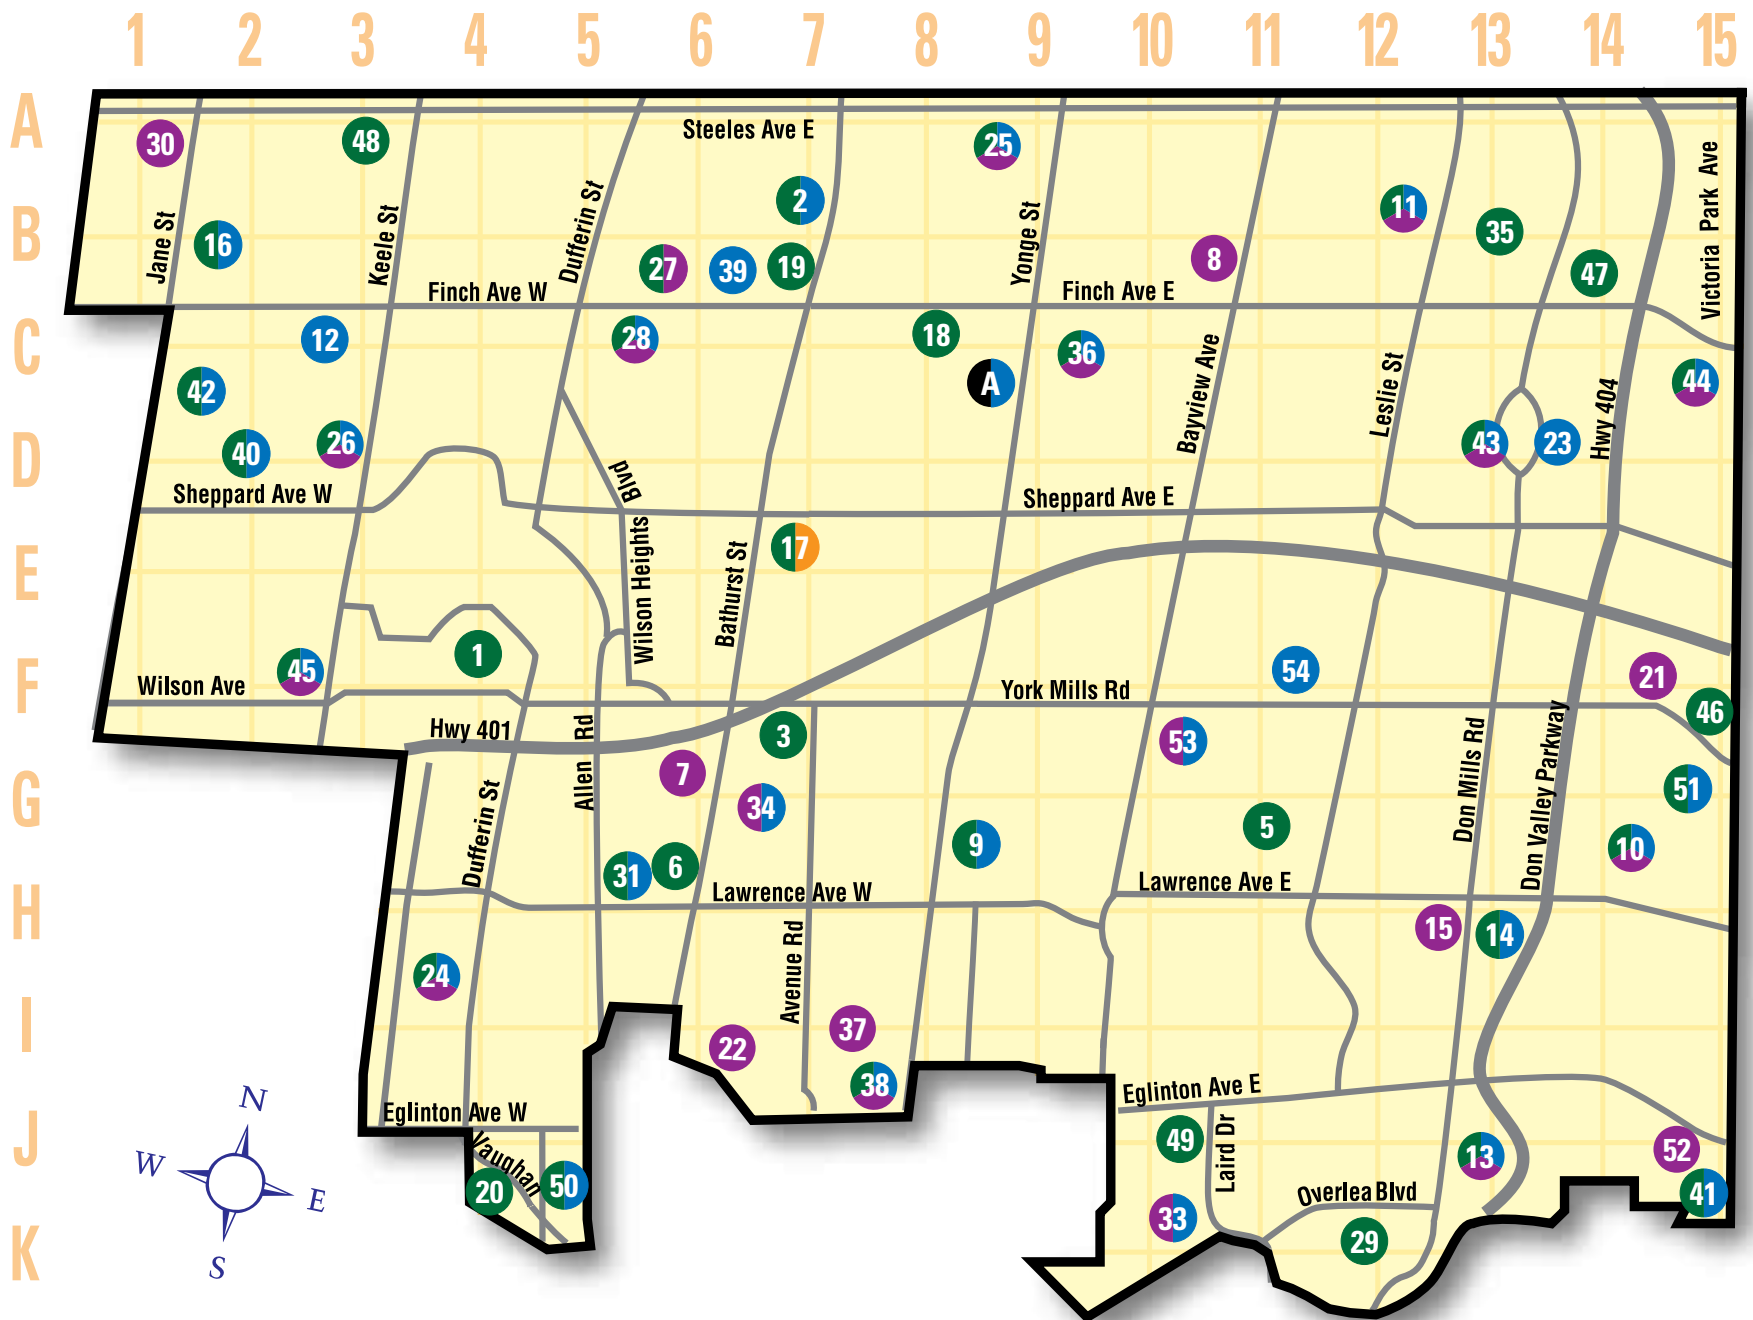

North York District Spring and Summer 2012

Facility Map Listing • Program Index

Civic Centre

Recreation Facility/
Community Centre

Swimming Pool
(indoors & outdoors)

Skating Arena/Rink
(indoors & outdoors)

Etobicoke York District:

Sunnyside Beach Park, 1755 Lake Shore Boulevard, West

Toronto & East York District:

Ashbridges Bay Park/Woodbine Beach Park,
1561-1675 Lake Shore Boulevard, East

Toronto Island, Bay Street Ferry Docks-Centre Island, on Manitou Beach

✓	On-site registration is available at these locations after the initial registration dates listed on page 7. Please phone to confirm hours of operation.
1	Ball Diamond
2	Basketball Court
3	Billiards/Snooker
4	Bocce Court

FACILITY INFORMATION					FACILITY DESCRIPTION										PROGRAM INDEX BY PAGE NUMBER											
Facility Name	Address	Phone #	Map #	Map Grid #	Accessibility	Priority Centre	On-site Registration	Multi Purpose Room(s)	Gymnasium	Fitness Centre	Weight Room	Swimming Pool	Skating Rink	Other Amenities (see legend)	Adapted/Integrated	Arts	Camps	Fitness	General Interest	Older Adults	Leadership/Youth	Preschool	Sports	Skating Lessons	Swimming Lessons	
Toronto Track & Field Centre	4700 Keele St (York U)	416-392-2522	48	A3	♿			●		●	●			15	17											
Trace Manes Centennial Bldg	110 Rumsey Rd	416-396-2853	49	J10	♿											58	29	58		34		58	58			
Vaughan Rd Academy	529 Vaughan Rd	416-394-3242	50	K5	♿							▲					29				58				73/80	
Victoria Park SS	15 Wallingford Rd	416-395-7842	51	H15	♿				●			▲		16			29								73/81	
Victoria Village RC	190 Bermondsey Rd	416-395-7955	52	J15	♿				●			▲		2			58	58				58	58	60		
York Mills Arena	2539 Bayview Ave	416-395-7844	53	G11								▲														
York Mills CI	490 York Mills Rd	416-395-7841	54	F11								▲													73/81	