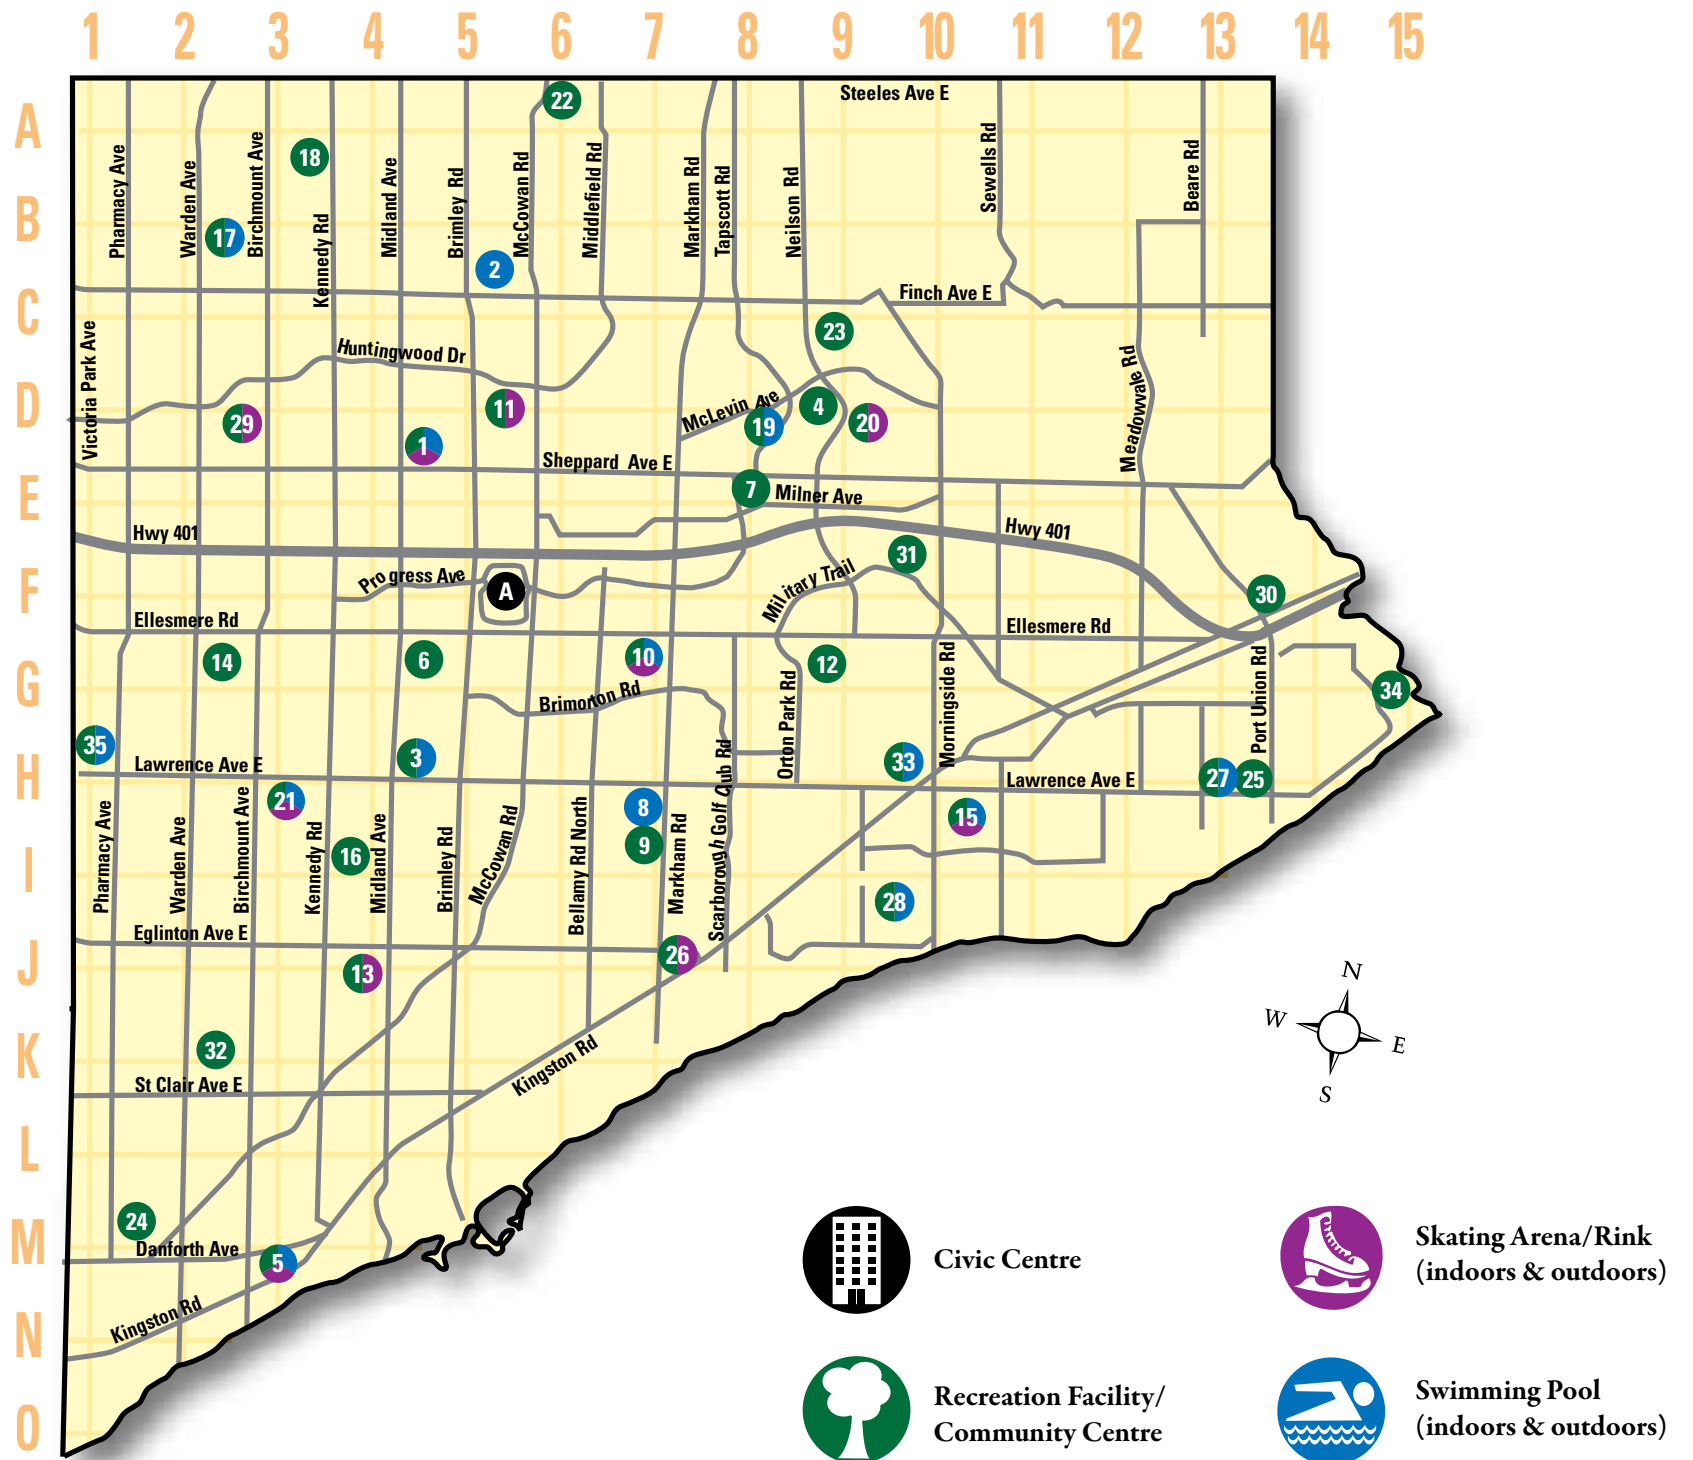

Scarborough District Spring and Summer 2012

Facility Map Listing • Program Index

Legend

- Fully Accessible
- Partially Accessible
- CC Community Centre
- CRC Community Recreation Centre
- CS Community School or Catholic School

Etobicoke York District:

Sunnyside Beach Park, 1755 Lake Shore Boulevard, West

Toronto & East York District:

Ashbridges Bay Park/Woodbine Beach Park,
1561-1675 Lake Shore Boulevard, East

Toronto Island, Bay Street Ferry Docks-Centre Island, on Manitou Beach

TORONTO 2012
 AUGUST 16 to 19 • 16 au 19 AOÛT

Dreams Begin Here

2012 Ontario Summer Games are Coming to Toronto!

2,500 athletes competing in 28 Sports in Toronto and surrounding areas

August 16-19
(pre-game events August 14-15)

Opening Ceremony - Thursday, August 16
Varsity Stadium, University of Toronto

Tickets on sale May 1, 2012

More than 1,000 volunteers needed!

For Games information or to sign up as a volunteer visit the Games website at www.2012ontariosummergames.ca