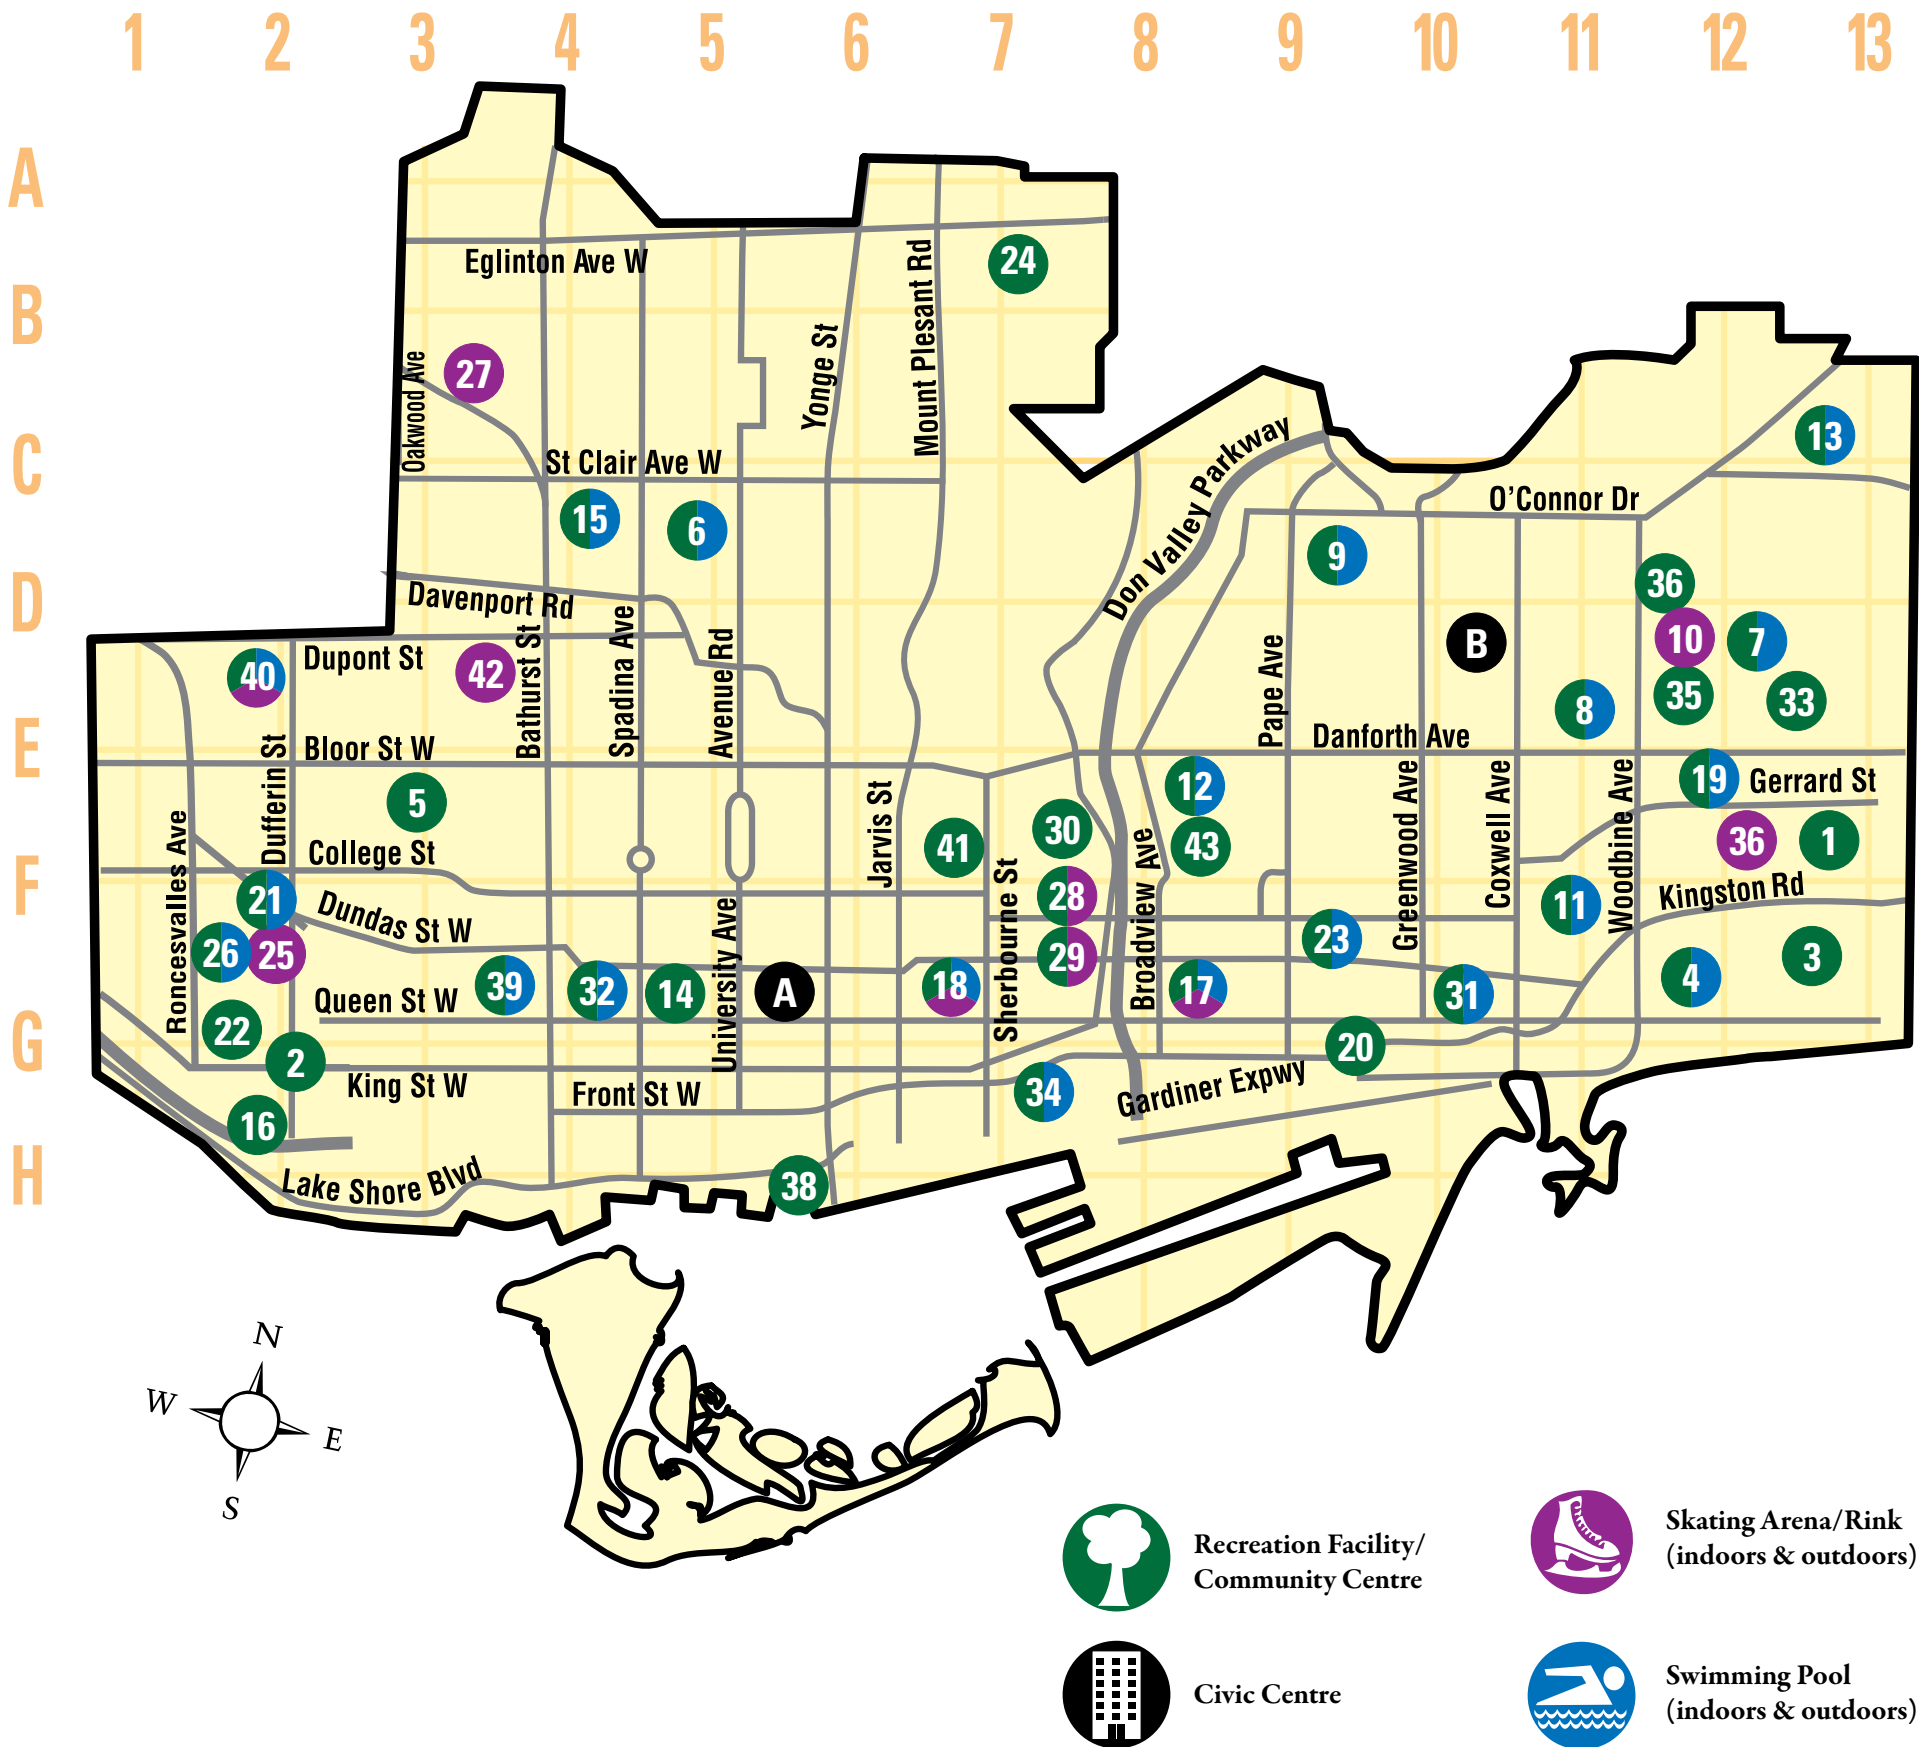

## Map Listing • Program Index

### Etobicoke York District:

Sunnyside Beach Park, 1755 Lake Shore Boulevard, West

### Toronto & East York District:

Ashbridges Bay Park/Woodbine Beach Park,  
1561-1675 Lake Shore Boulevard, East

Toronto Island, Bay Street Ferry Docks-Centre Island, on Manitou Beach

**TORONTO2012**  
AUGUST 16 to 19 • 16 au 19 AOÛT

## 2012 Ontario Summer Games are Coming to Toronto!

2,500 athletes competing in 28 Sports in Toronto and surrounding areas

**August 16-19**

(pre-game events August 14-15)

Opening Ceremony - Thursday, August 16  
Varsity Stadium, University of Toronto