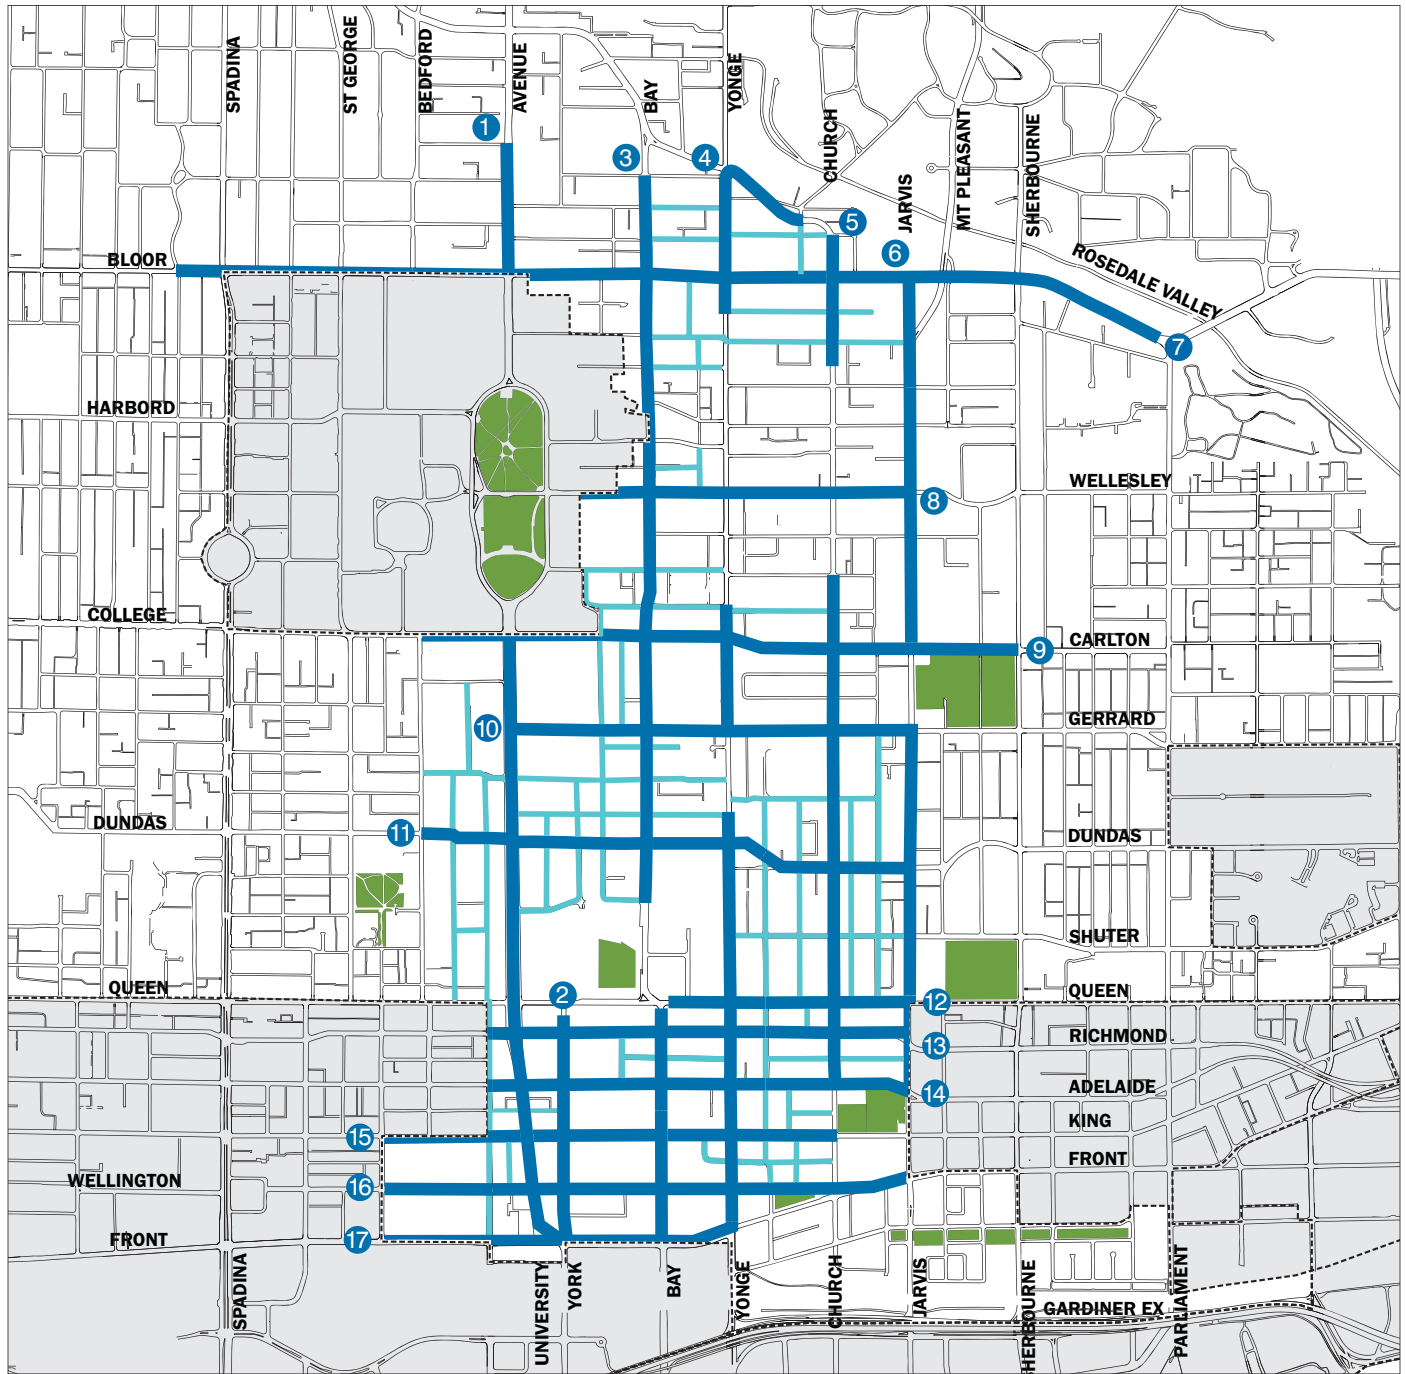

High Streets Map

■ High Streets
 ■ Secondary High Streets
 ■ First Tier Parks
 Secondary Plan Areas

High Streets:

- | | | |
|------------------------------|--------------------------|---------------------|
| ① University Ave/Avenue Road | ⑦ Bloor Street | ⑬ Richmond Street |
| ② York Street | ⑧ Wellesley Street | ⑭ Adelaide Street |
| ③ Bay Street | ⑨ College/Carlton Street | ⑮ King Street |
| ④ Yonge Street | ⑩ Gerrard Street | ⑯ Wellington Street |
| ⑤ Church Street | ⑪ Dundas Street | ⑰ Front Street |
| ⑥ Jarvis Street | ⑫ Queen Street | |