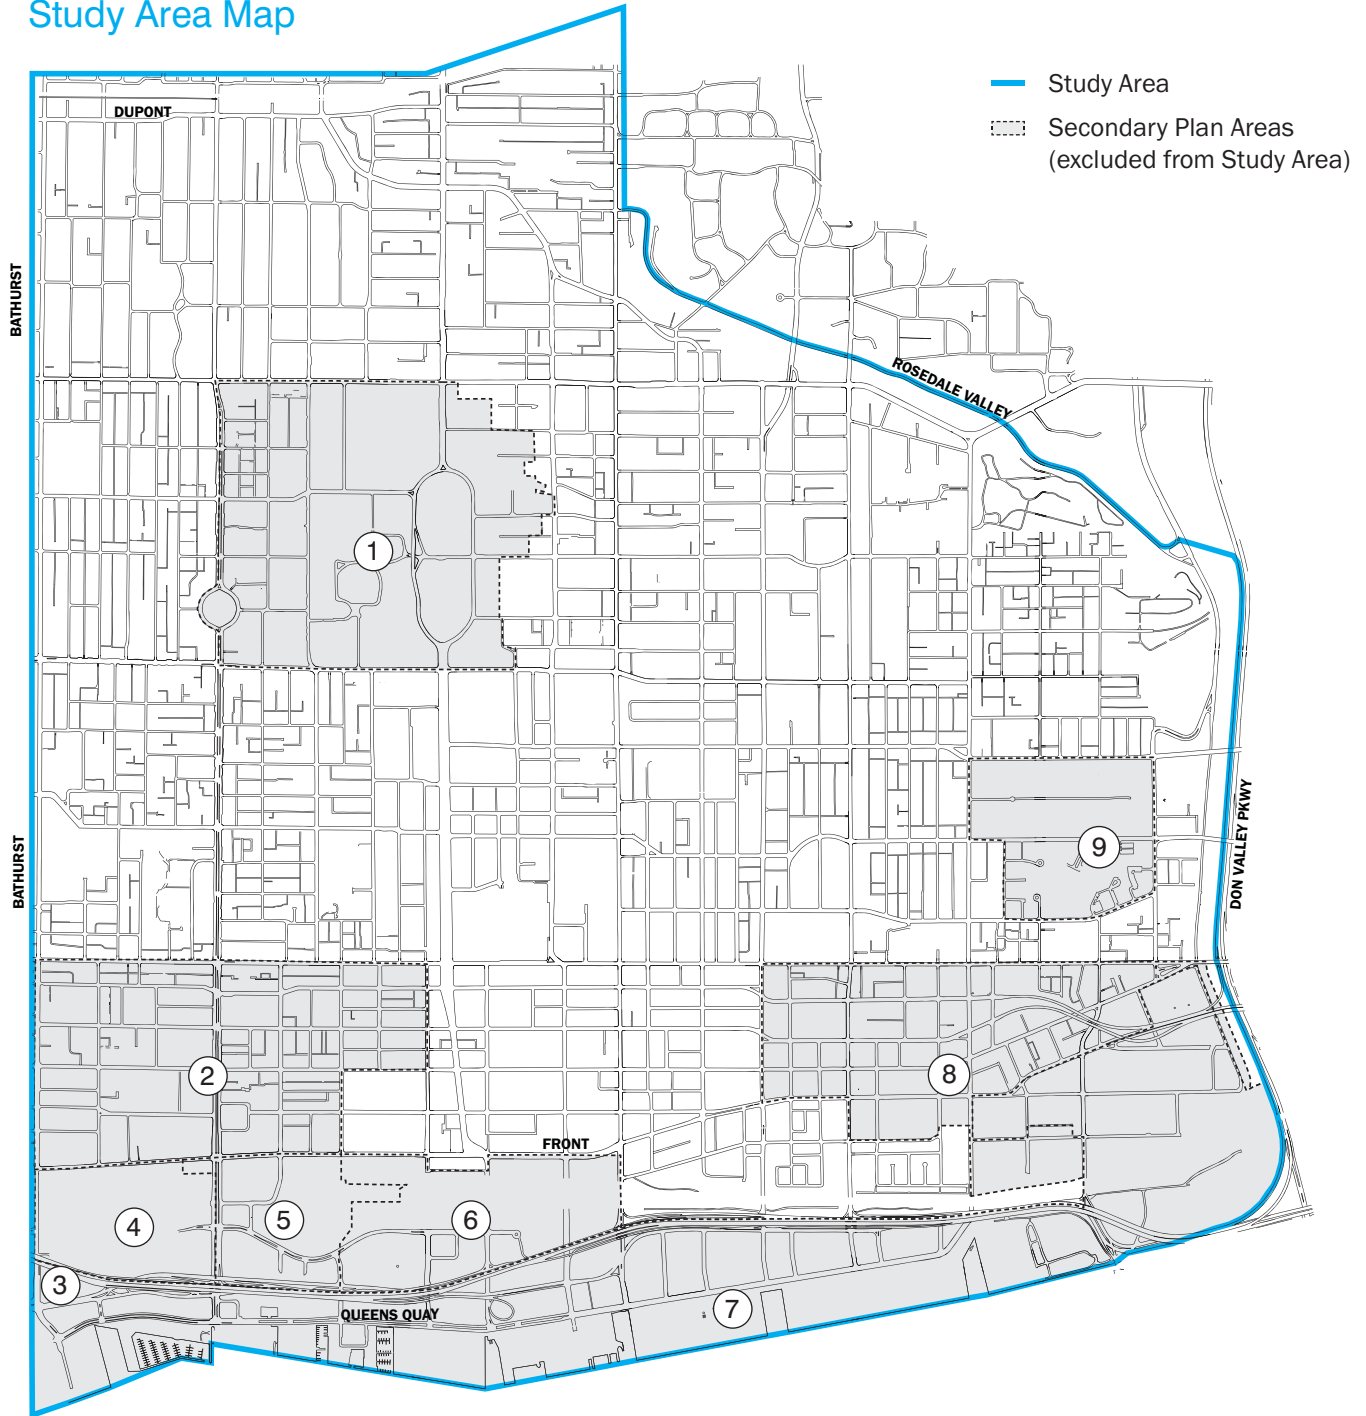

Study Area Map

- ① University of Toronto ④ Railway Lands West ⑥ Railway Lands East ⑧ King-Parliament
- ② King-Spadina ⑤ Railway Lands Central ⑦ Central Waterfront (pending OMB) ⑨ Regent Park
- ③ Fort York Neighbourhood