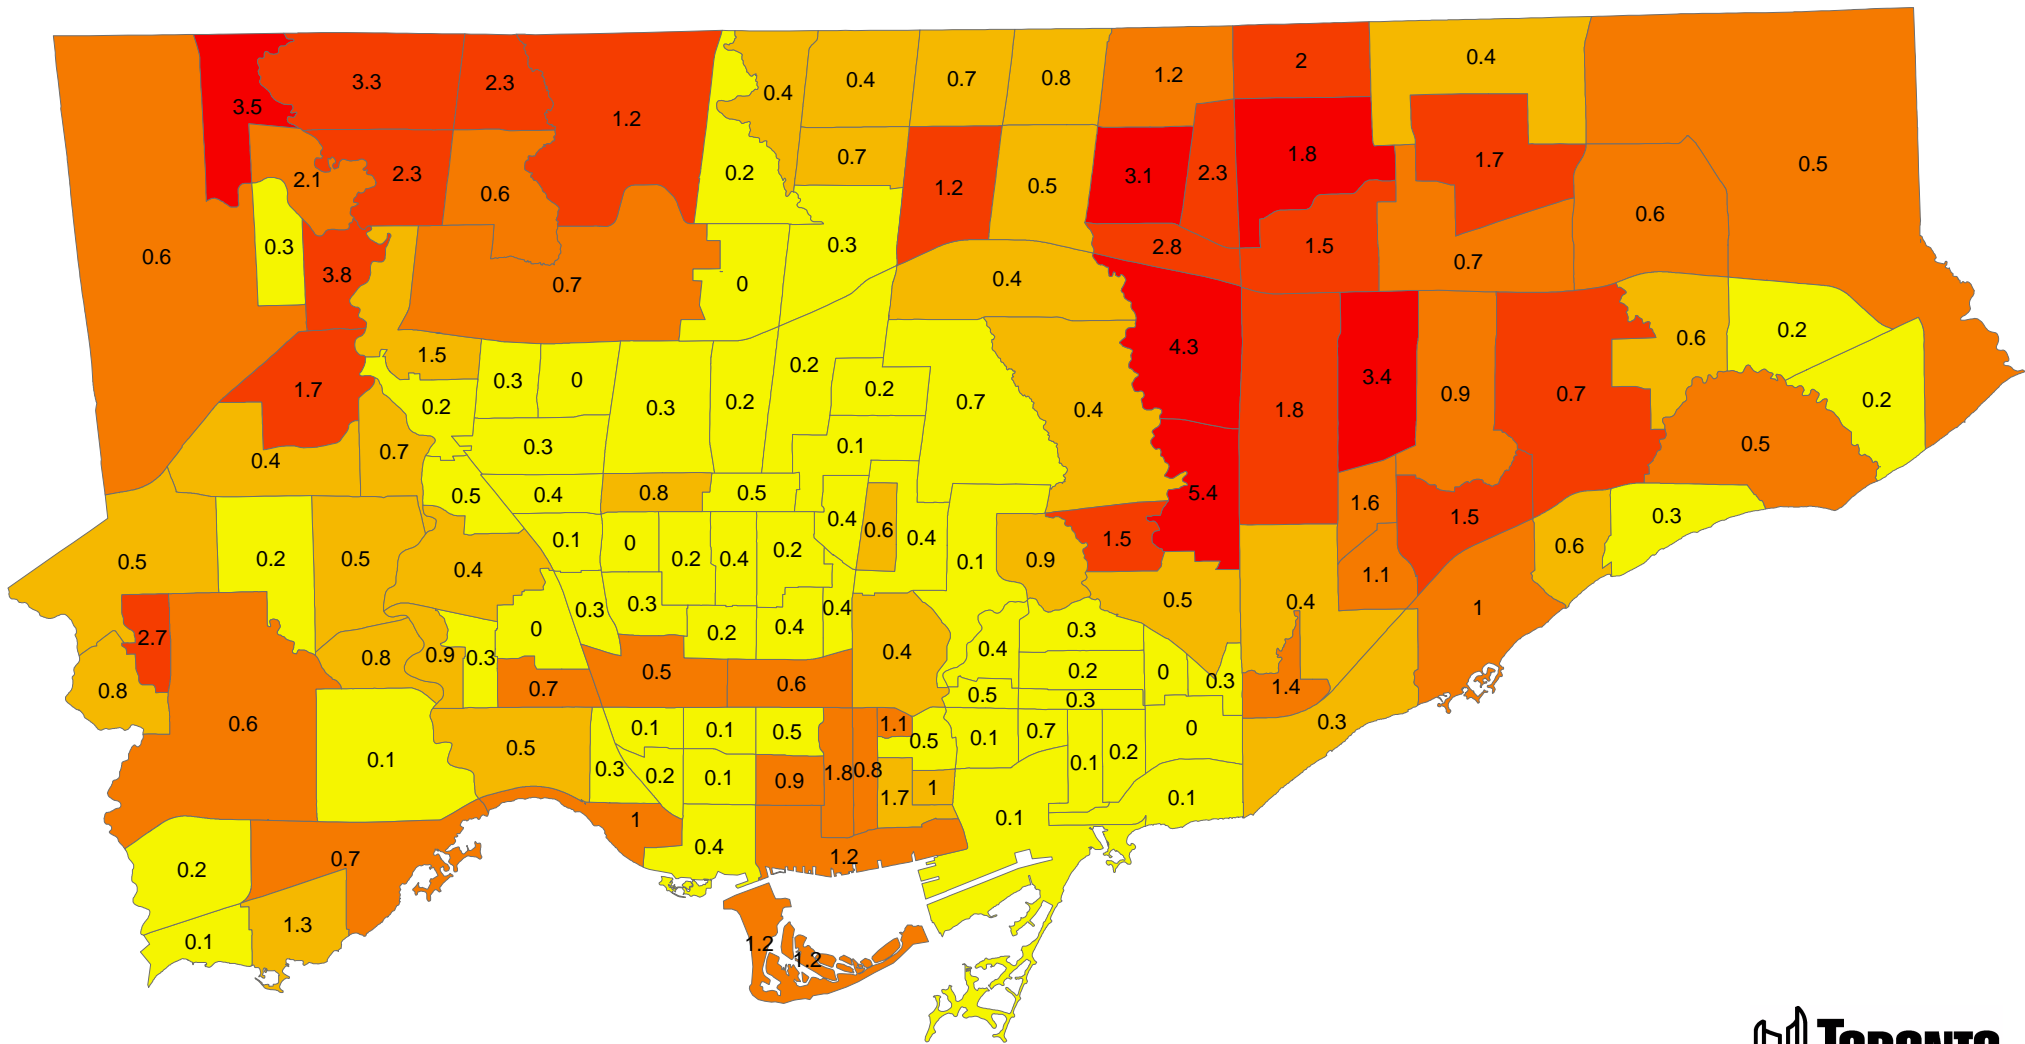

2001 Arab Population in the City of Toronto

Persons and % of Total Population by Neighbourhood

Legend

Arab Population (persons)

- 0 - 60
- 61 - 140
- 141 - 250
- 251 - 560
- 561 - 1540

Numbers on map denote Arabs as a percentage of the total population.

Source: Census 2001, City of Toronto CNS SDAD
 Copyright 2003 City of Toronto. All Rights Reserved.
 Prepared by: Social Policy Analysis & Research
 Publication Date: June 2003

Arab Population is taken from the Visible Minority section of the Census. For definition info contact Statistics Canada.