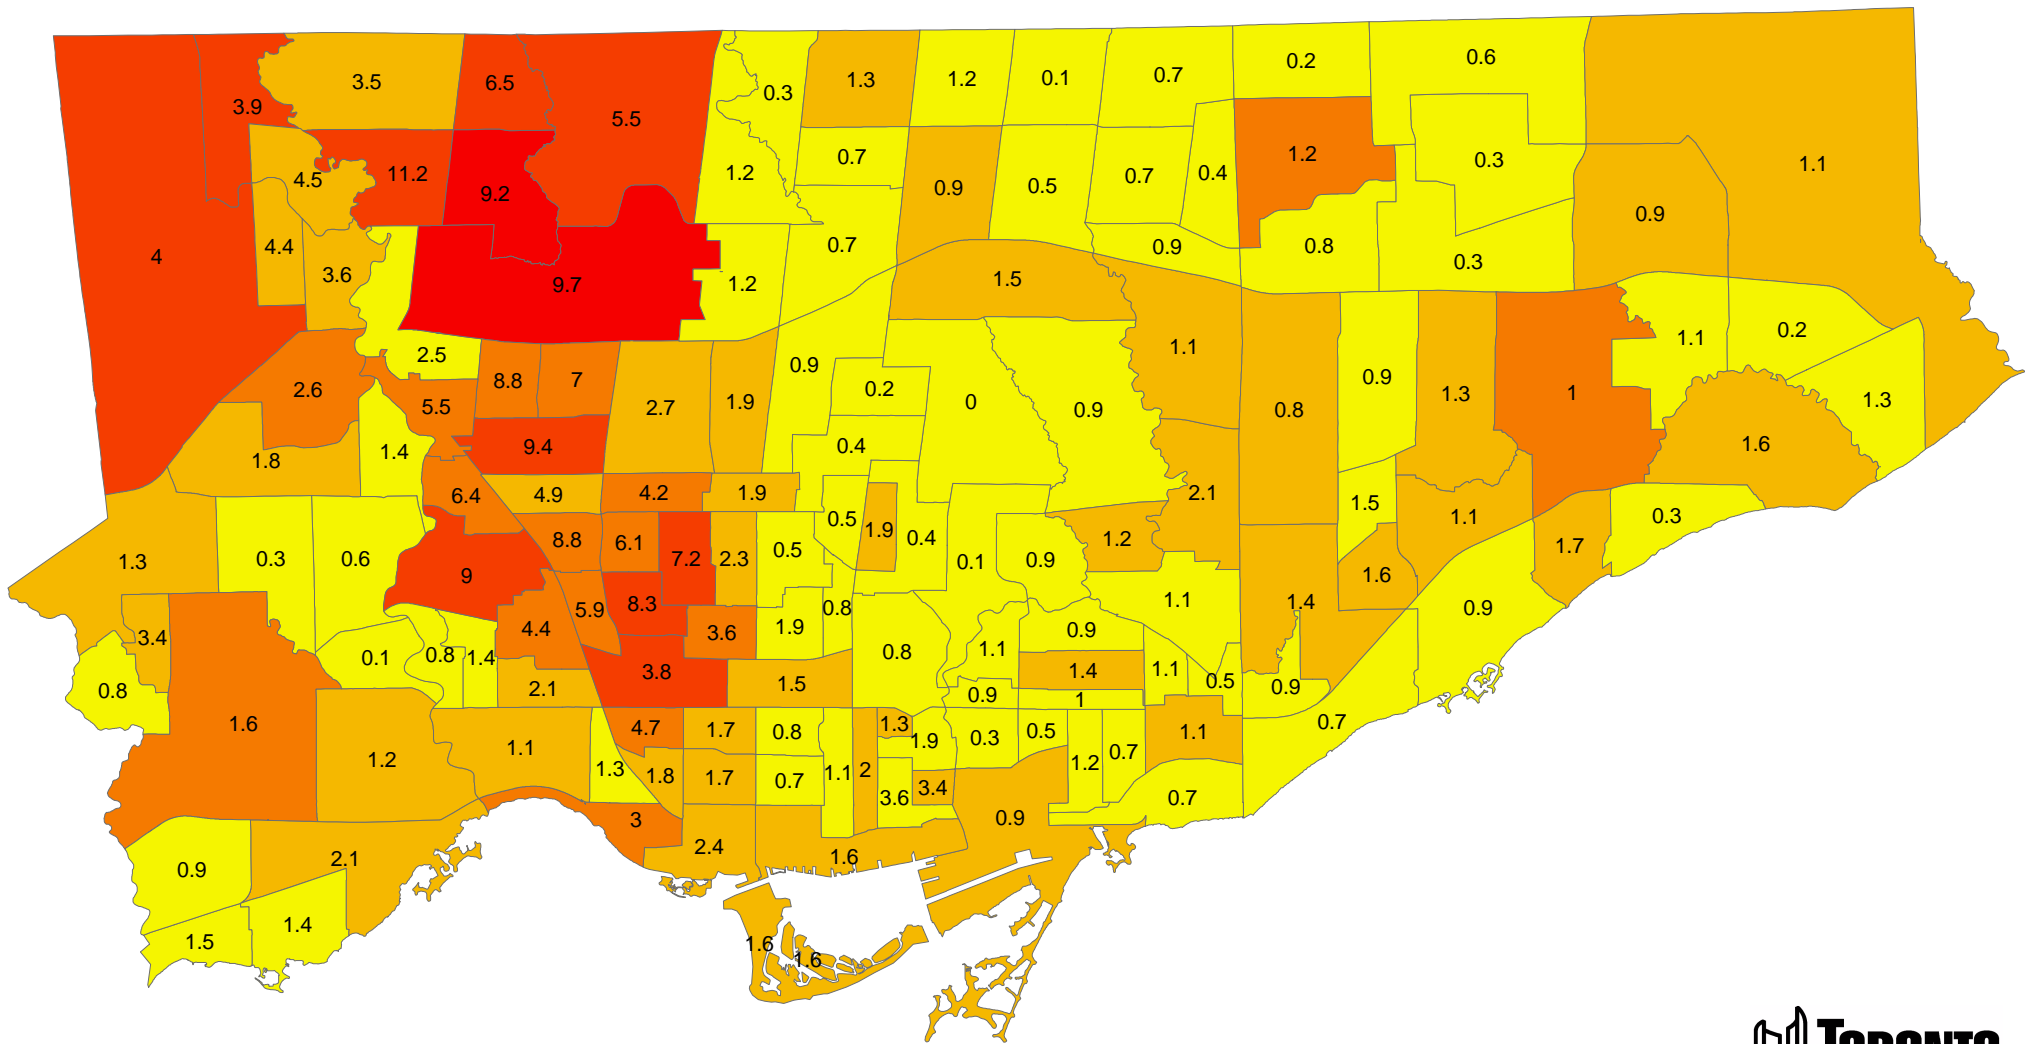

# 2001 Latin American Population in the City of Toronto

Persons and % of Total Population by Neighbourhood

## Legend

### Latin American Population (persons)

- 0 - 210
- 211 - 490
- 491 - 980
- 981 - 2095
- 2096 - 3330

Numbers on map denote Latin Americans as a percentage of the total population.

Source: Census 2001, City of Toronto CNS SDAD  
 Copyright 2003 City of Toronto. All Rights Reserved.  
 Prepared by: Social Policy Analysis & Research  
 Publication Date: June 2003

Latin American Population is taken from the Visible Minority section of the Census. For definition info contact Statistics Canada.