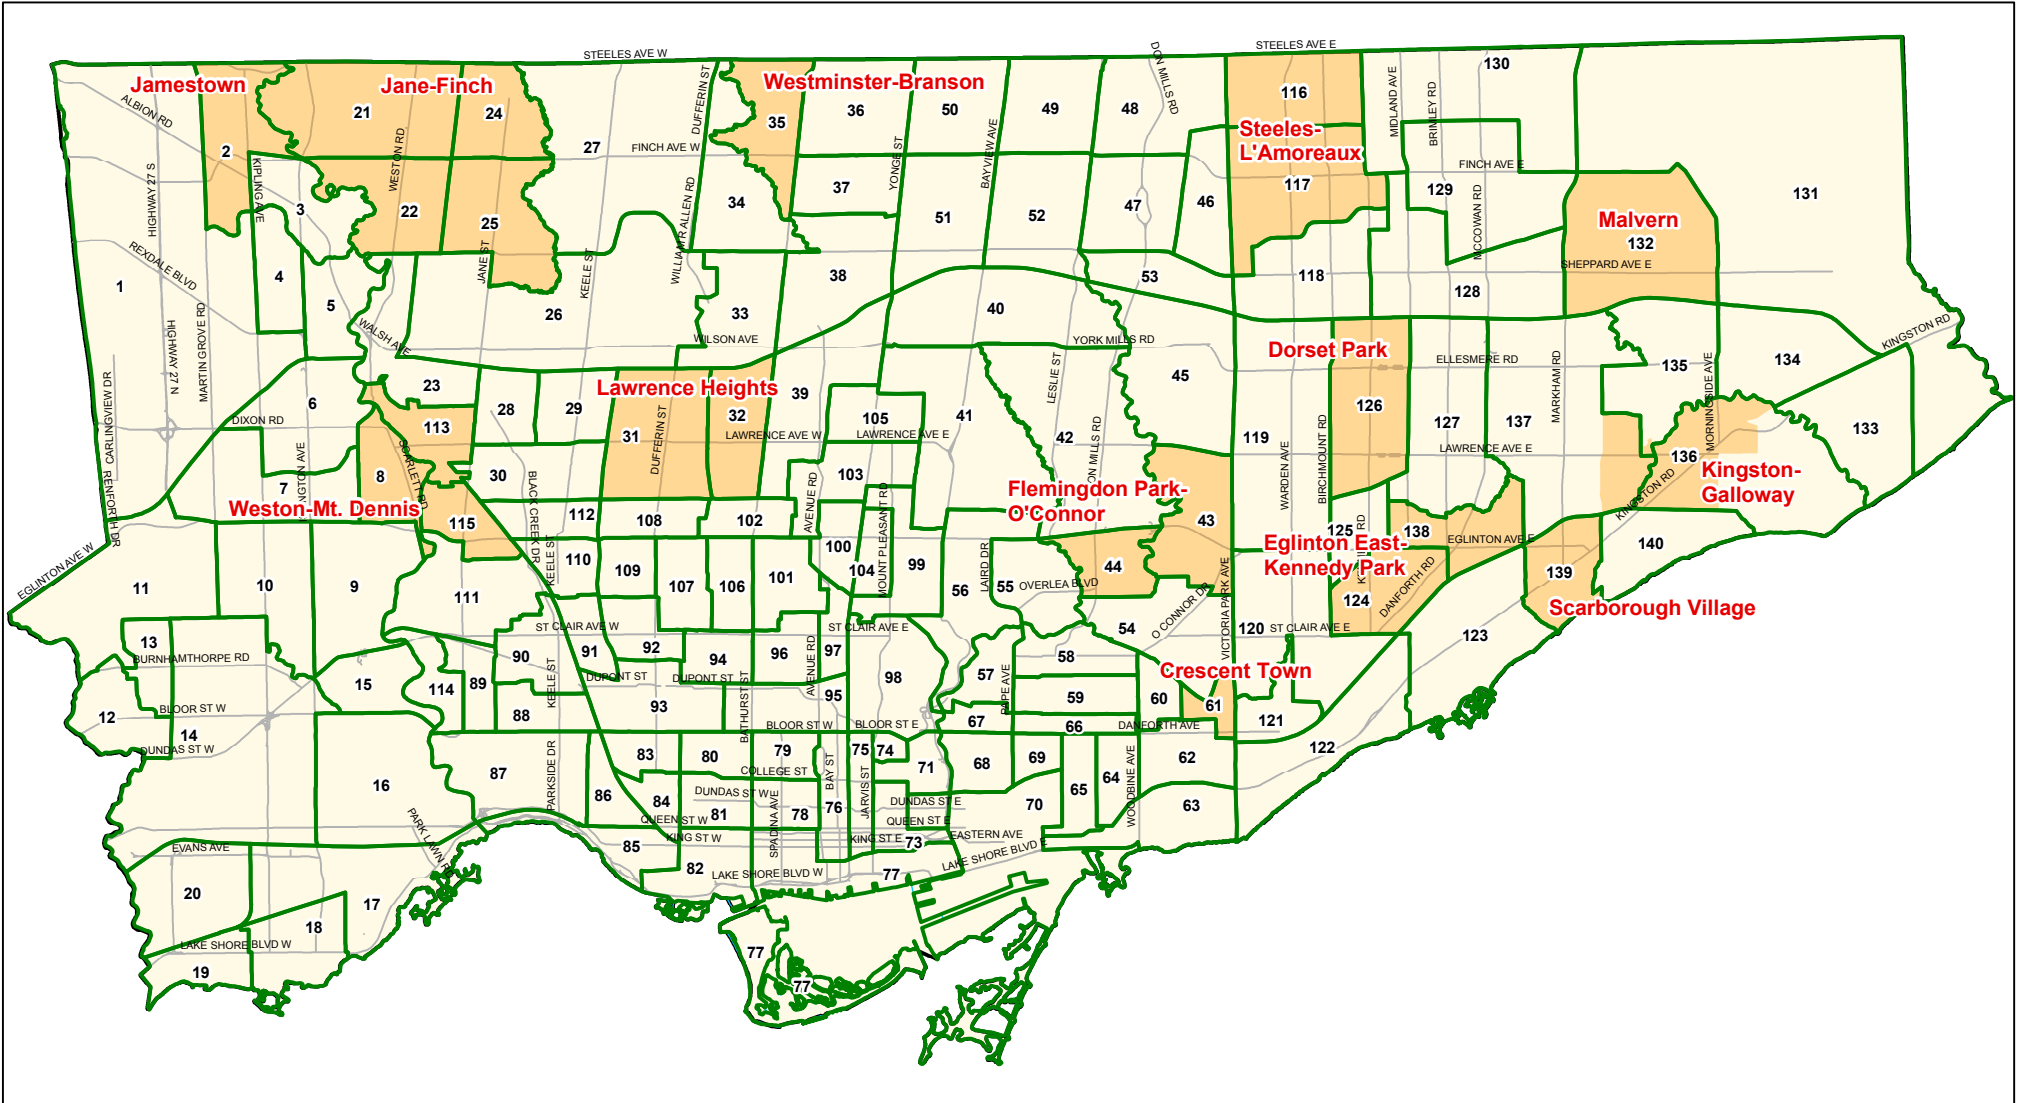

# City of Toronto Priority Investment Neighbourhoods

## Legend

- Neighbourhood (neighbourhood #)
- Priority Investment Neighbourhood
- Major Arterial Street

Notes: The PINs are composed of neighbourhoods, neighbourhood areas (two or more joined neighbourhoods) and one special area (Kingston-Galloway) which is built out of Statistics Canada Dissemination Areas (DAs). For information on all the City's 140 neighbourhoods, please visit <http://www.toronto.ca/demographics/neighbourhoods.htm>