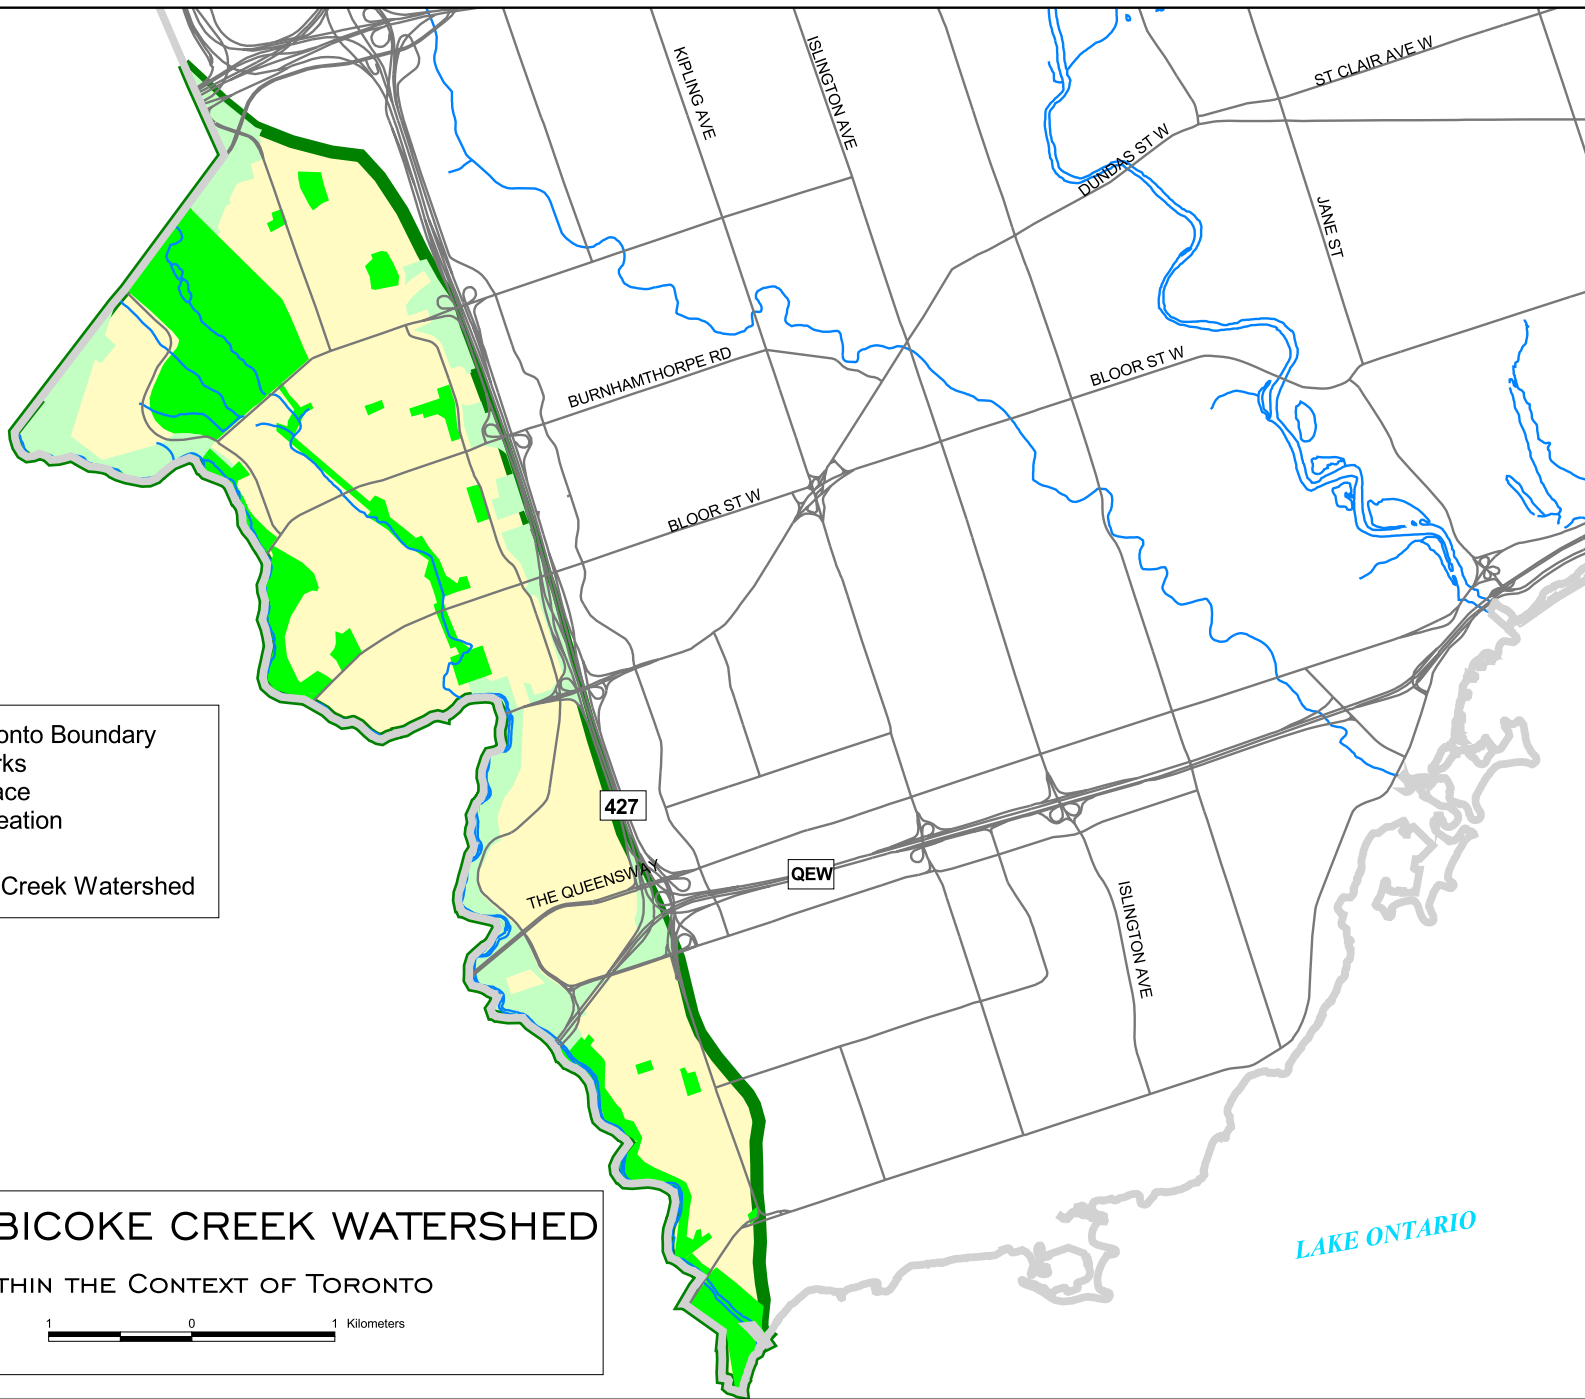

LEGEND

-  City of Toronto Boundary
-  Greenspace/Parks
-  Park/Recreation
-  Lake
-  Etobicoke Creek Watershed

THE ETOBICOKE CREEK WATERSHED

WITHIN THE CONTEXT OF TORONTO

LAKE ONTARIO