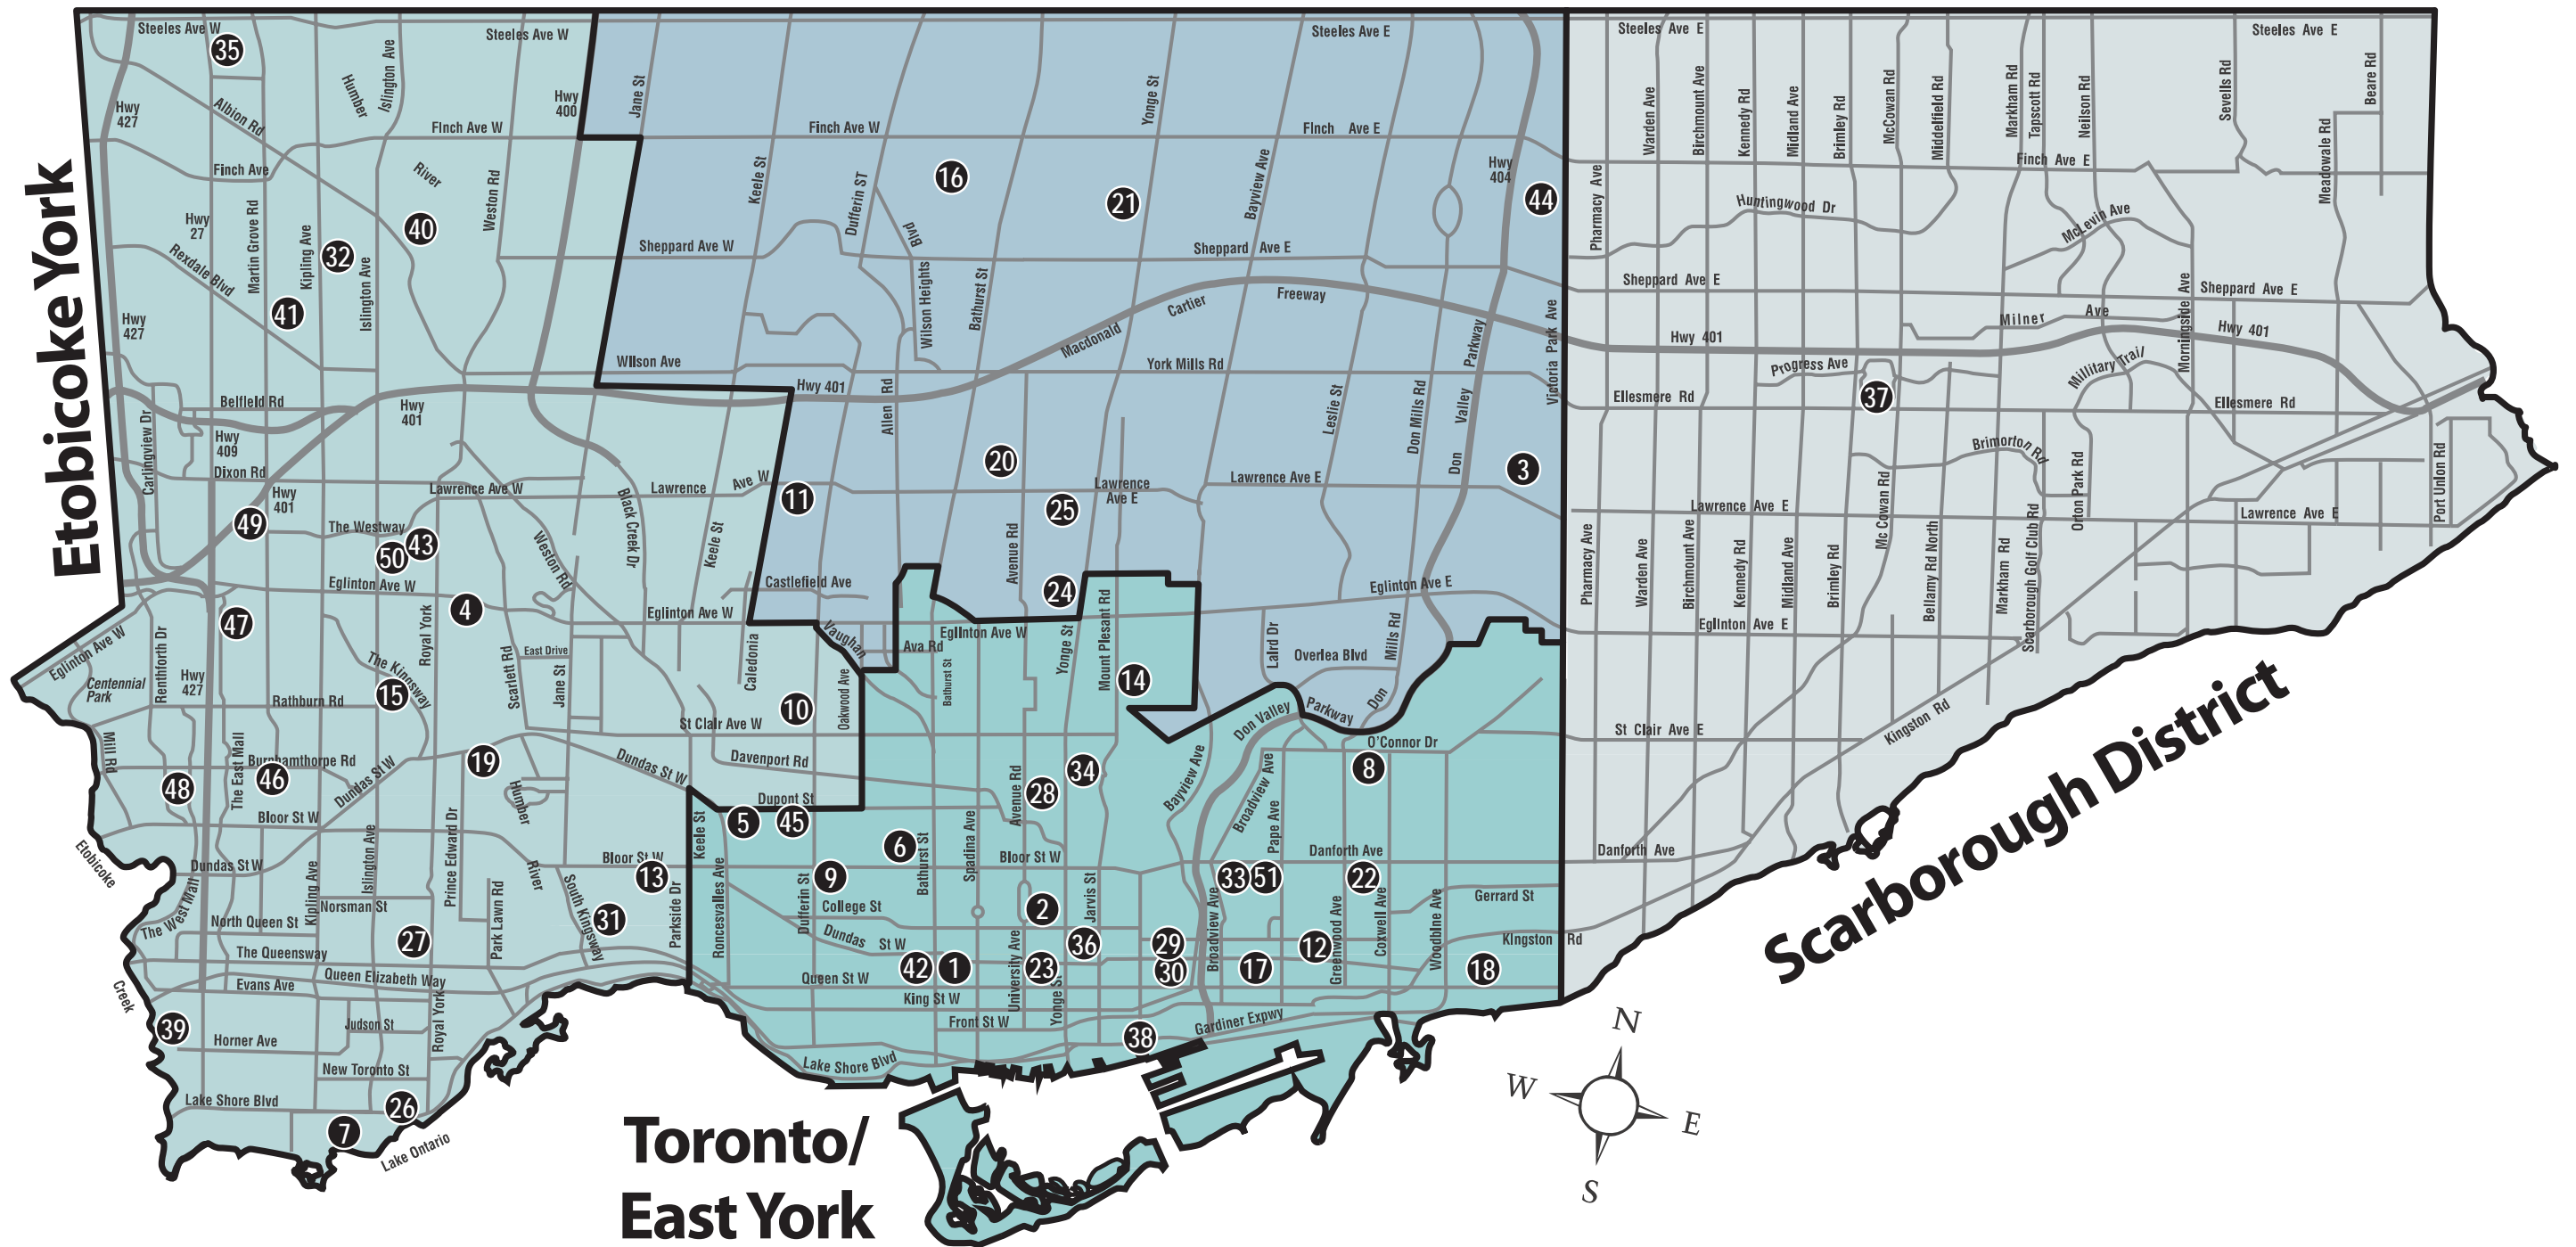

OUTDOOR RINKS

North York District

- | | | | |
|--------------------------------------|-------------------------------|--|---------------------|
| 1 ALEXANDRA PARK/HARRY GAIREY | 707 Dundas St W | 27 QUEENSWAY RINK | 8 Avon Park Dr |
| 2 BARBARA ANN SCOTT | College Park SW Yonge/College | 28 RAMSDEN PARK | 1020 Yonge St |
| 3 BROADLANDS RINK | 19 Castlegrove Blvd | 29 REGENT PARK (NORTH PARK) | 620 Dundas St E |
| 4 BUTTONWOOD PARK | 30 Mulham Place | 30 REGENT PARK (SOUTH PARK) | 591 Dundas St E |
| 5 CAMPBELL PARK | 255 Campbell Ave | 31 RENNIE PARK | 1 Rennie Terrace |
| 6 CHRISTIE PITS | 750 Bloor St W | 32 RIVERCREST RINK | 30 Harefield Dr |
| 7 COLONEL SAM SMITH PARK | 3131 Lakeshore Blvd W | 33 RIVERDALE PARK EAST | 550 Broadview Ave |
| 8 DIEPPE PARK | 455 Cosburn Ave | 34 ROSEDALE PARK | 20 Scholfield Ave |
| 9 DUFFERIN GROVE PARK | 875 Dufferin St | 35 ROYALCREST RINK | 50 Cabernet Cir |
| 10 GIOVANNI CABOTO | 1369 St Clair Ave W | 36 RYERSON COMMUNITY PARK | 25 Gould St |
| 11 GLEN LONG RINK | 35 Glen Long Ave | 37 SCARBOROUGH CIVIC CENTRE/
ALBERT CAMPBELL | 150 Borough Drive |
| 12 GREENWOOD PARK | 150 Greenwood Ave | 38 SHERBOURNE COMMON | 61 Dockside Dr |
| 13 HIGH PARK | 1873 Bloor St W | 39 SIR ADAM BECK RINK | 520 Homer Ave |
| 14 HODGSON | 282 Davisville Ave | 40 SUMMERLEA RINK | 2 Arcot Blvd |
| 15 HUMBER VALLEY RINK | 50 Anglesey Blvd | 41 SUNNYDALE ACRES RINK | 50 Amoro Dr |
| 16 IRVING W CHAPLEY RINK | 205 Wilmington Ave | 42 TRINITY BELLWOODS PARK | 790 Queen St W |
| 17 JIMMIE SIMPSON RC | 870 Queen St E | 43 VALLEYFIELD PARK | 35 The Westway |
| 18 KEW GARDENS | 2075 Queen St E | 44 VAN HORNE PARK/PLEASANTVIEW RINK | 545 Van Horne Ave |
| 19 LAMBTON-KINGSWAY RINK | 37 Marquis Ave | 45 WALLACE EMERSON PARK | 1260 Dufferin St |
| 20 LEDBURY PARK | 146 Ledbury St | 46 WEDGEWOOD PARK | 15 Swan Ave |
| 21 MEL LASTMAN SQUARE RINK | 5100 Yonge St | 47 WEST DEANE PARK/MARTINGROVE | 400 Martin Grove Rd |
| 22 MONARCH PARK | 115 Felstead Ave | 48 WEST MALL RINK | 370 The West Mall |
| 23 NATHAN PHILLIPS SQUARE | 100 Queen St W | 49 WESTGROVE RINK | 15 Redgrave Dr |
| 24 NORTH TORONTO MEMORIAL CC | 200 Eglinton Ave W | 50 WESTWAY RINK | 175 The Westway |
| 25 OTTER CREEK | 140 Cheritan Ave | 51 WITHROW PARK | 725 Logan Ave |
| 26 PRINCE OF WALES RINK | 1 Third St | | |