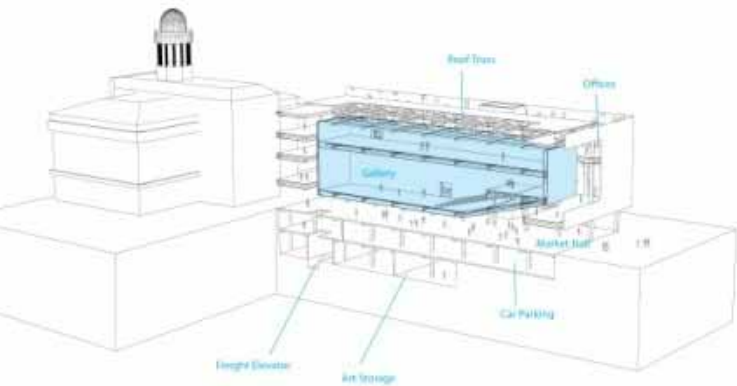

University of Toronto,
Faculty of Architecture, Landscape, and Design

2009

SUBMISSIONS | STUDENT PROJECTS

Project Title

Box in a Box

Address/Site

Toronto History Museum,
92 Front Street East,
Toronto, Ontario

The St Lawrence North Museum was a programmatic amalgamation - part history museum, part market hall - situated across the historic St Lawrence Market in downtown Toronto. The dichotic program requirements insisted that the design be conceived as two volumes, one inside the other; or in layman's terms, 'a box within a box'. The interior volume became the gallery space enveloped by the exterior volume which featured the market hall and other amenities. This concept was based on the needs of the gallery and the needs of the remaining program – the gallery being a sensitive space requiring a tight tolerance for humidity, direct light and temperature, and the remaining program (market hall, offices) requiring more natural light and a more flexible tolerance thermally.