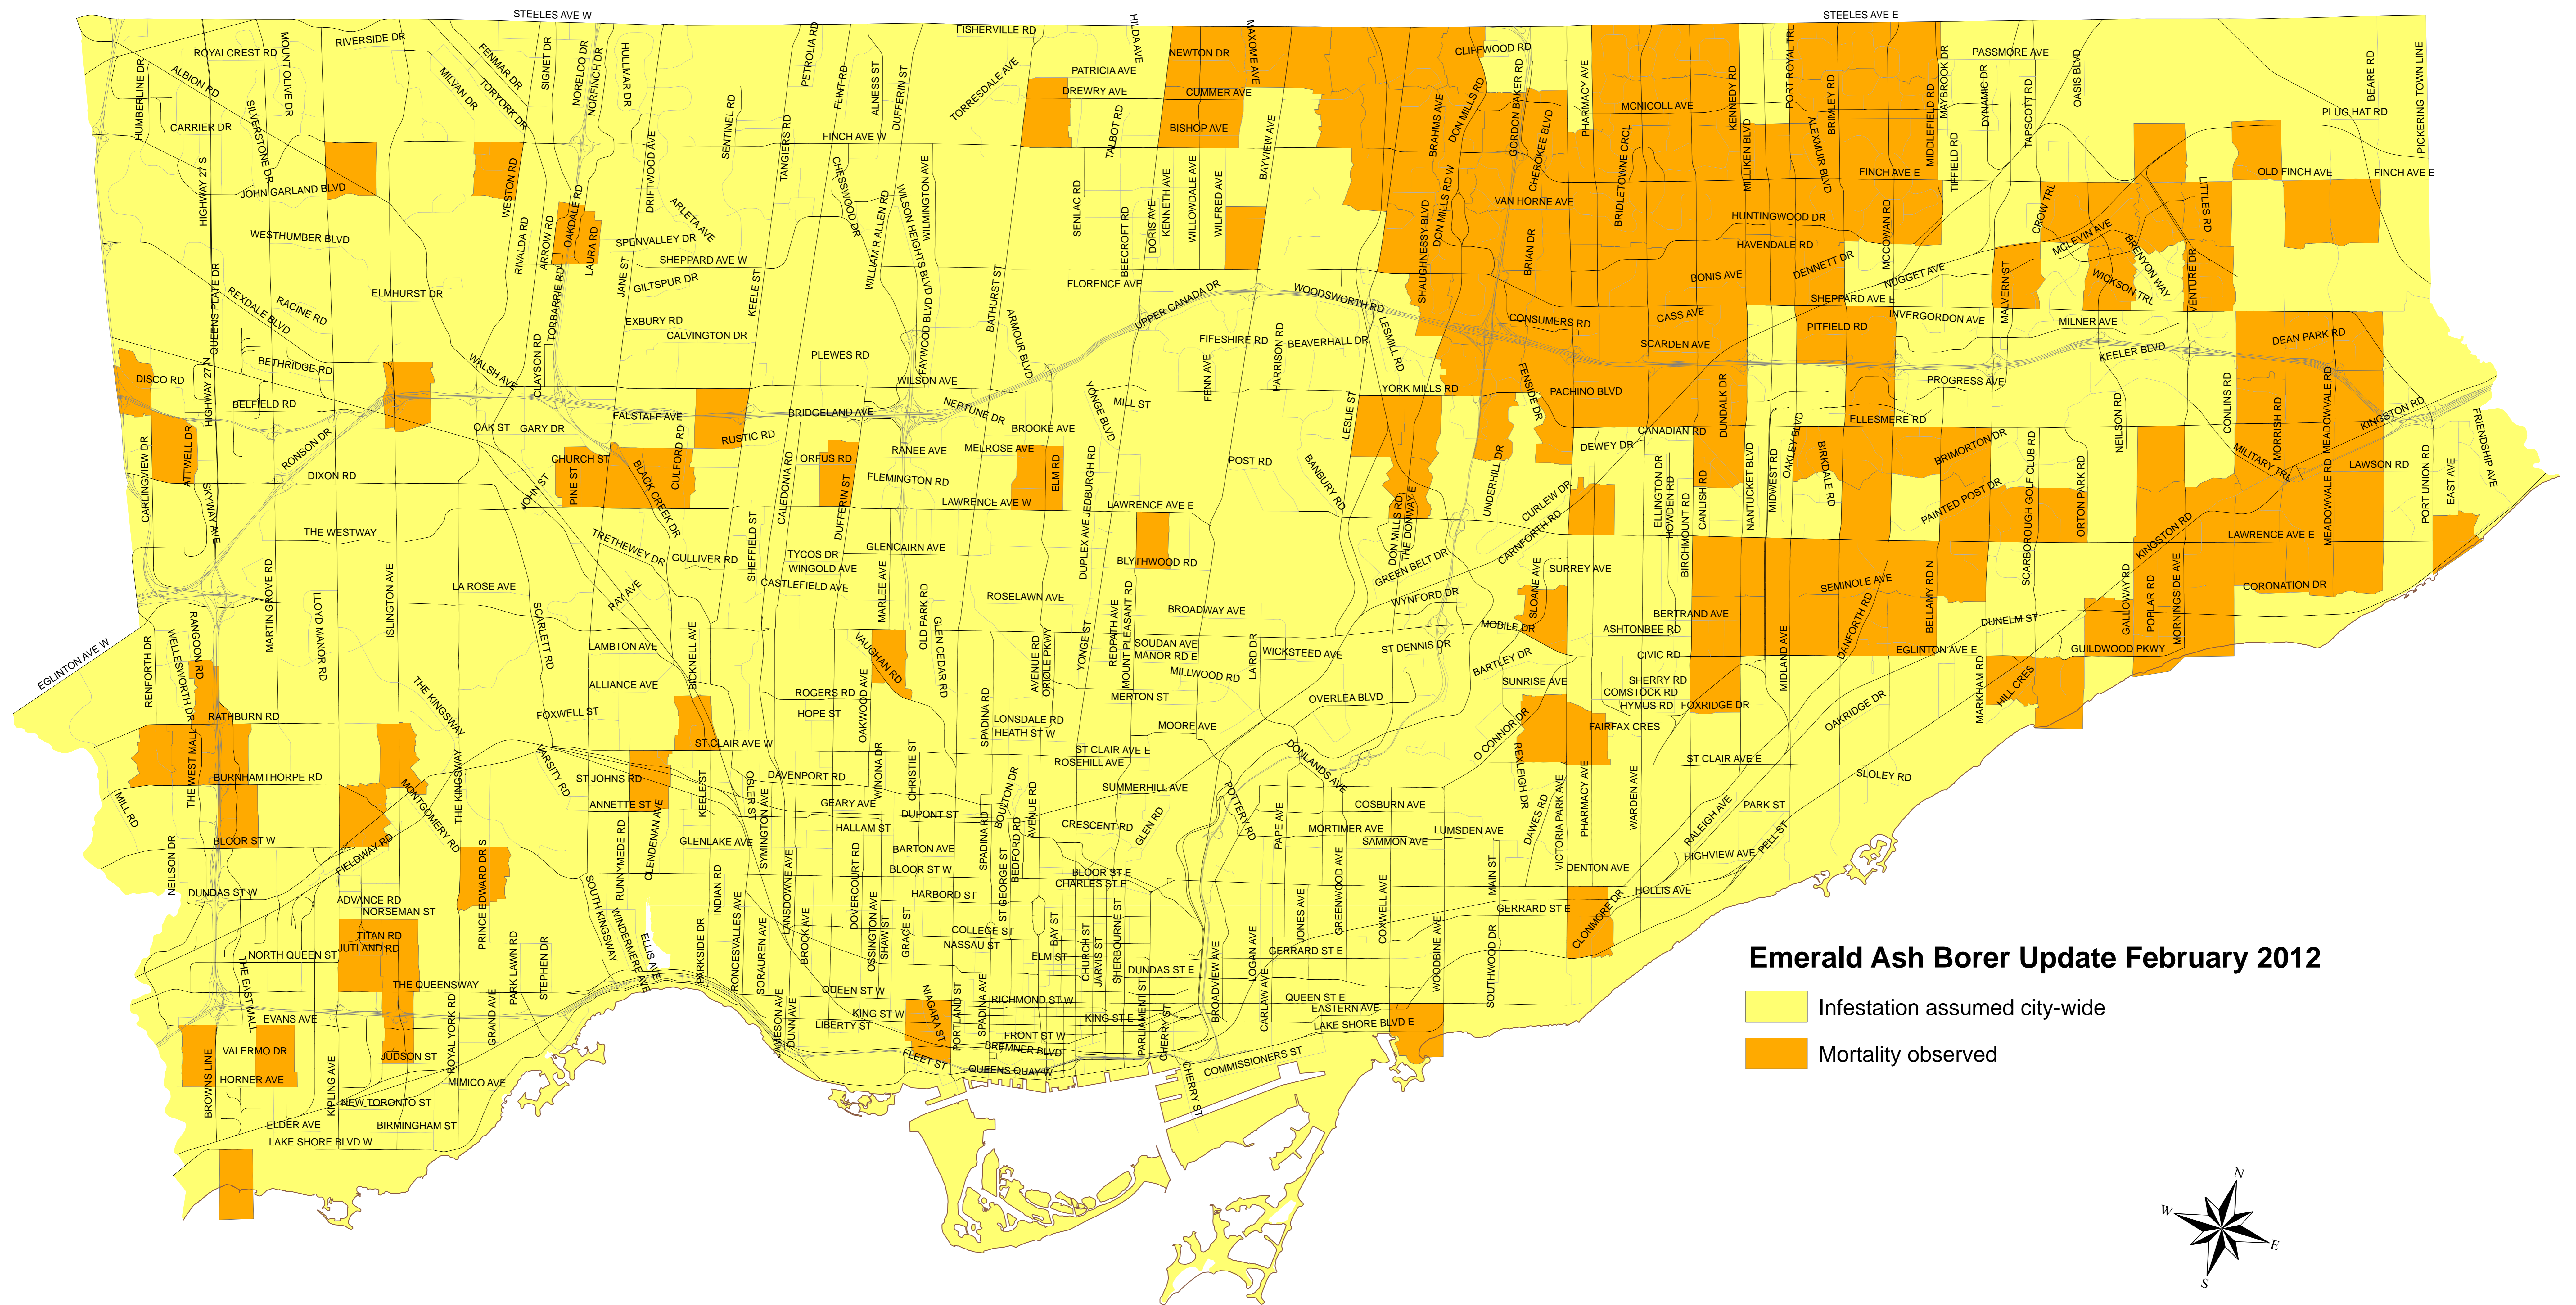

City of Toronto Emerald Ash Borer Infestation - February 2012

Emerald Ash Borer Update February 2012

- Infestation assumed city-wide
- Mortality observed