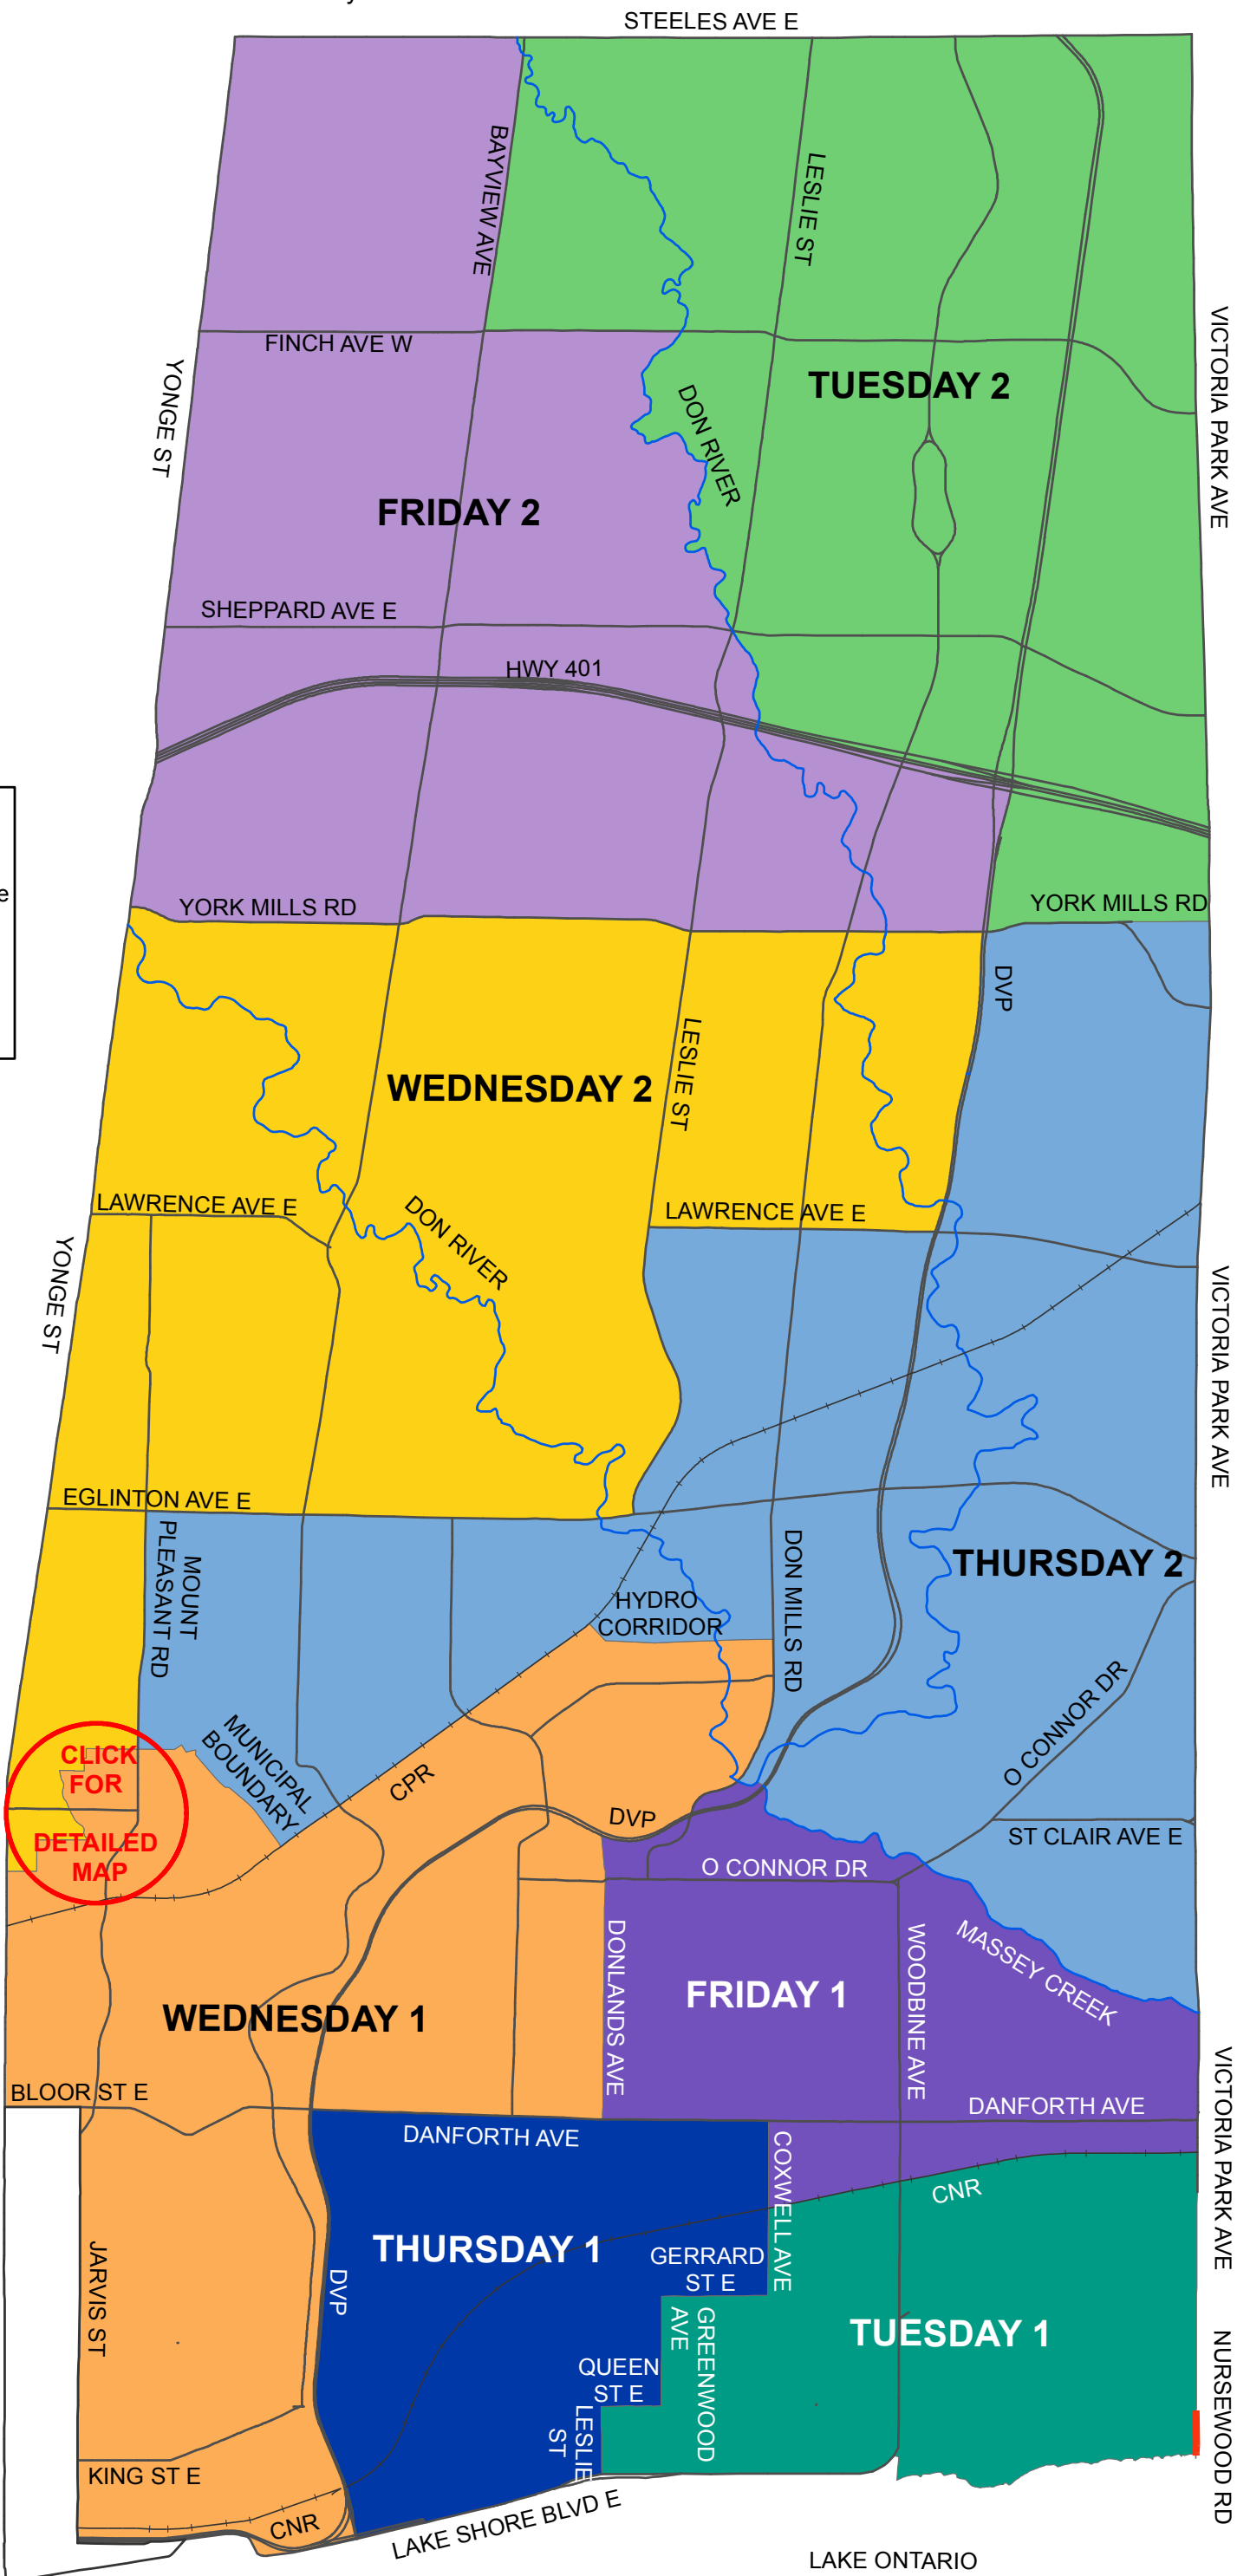

District 3

Single Family Home
Residential Day Collection Areas

SELECT YOUR COLLECTION DAY:

1. Locate your home on the map. (You can use your browser's zoom tools to make the map bigger, if needed.)

2. Click on the words (e.g., Tuesday 1, Tuesday 2, etc.) in your area. This will link you to your collection calendar.

3. Or, you can click on the day in the legend below:

- Tuesday 1
- Tuesday 2
- Wednesday 1
- Wednesday 2
- Thursday 1
- Thursday 2
- Friday 1
- Friday 2
- Night collection - call 3-1-1

BORDER ALERTS:

If your street is listed below, or highlighted in red on the map, please click on the link to see a more detailed map explaining which day is your collection day.

Nursewood Ave: (Queen St E to Lakefront)
- both sides collected on Tuesday 1

Effective: September 06, 2011